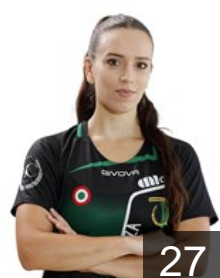

ITA

Di Prisco Francesca

Position: Centre Back
Place of birth: Fondi
Date of birth: 27.07.1997
Height: 168 cm