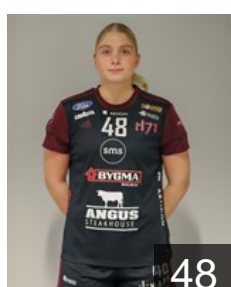

 FAR  
**Højgaard Marta Agnarsdóttir**

Position: Centre Back  
Place of birth:  
Date of birth: 10.06.2007  
Height: -

 FAR  
**Jacobsen Teresa**

Position: Left Wing  
Place of birth: Tórshavn  
Date of birth: 30.07.2006  
Height: 163 cm

 FAR  
**Joensen Elida**

Position: Left Back  
Place of birth: Tórshavn  
Date of birth: 24.03.2007  
Height: -

 FAR  
**Joensen Inga Maria**

Position: Right Back  
Place of birth: Tórshavn  
Date of birth: 13.09.2004  
Height: -

 FAR  
**Jógvansdóttir Larsen Rúna**

Position: Goalkeeper  
Place of birth: Tórshavn  
Date of birth: 21.03.2003  
Height: 180 cm

 DEN  
**Kornelius Sofie**

Position: Line Player  
Place of birth: Denmark  
Date of birth: 03.10.2004  
Height: -