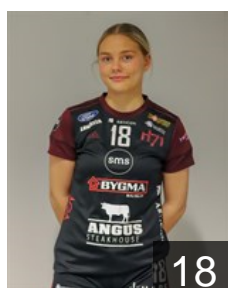

## Djurhuus Vedelsbøl Sára

Position: Left Wing  
Place of birth:  
Date of birth: 15.06.2006  
Height: -

 FAR

## Egholm Elsa

Position: Left Back  
Place of birth: Copenhagen  
Date of birth: 21.06.2003  
Height: 173 cm

 FAR

## Egholm Karin

Position: Right Wing  
Place of birth: Hoyvík  
Date of birth: 28.07.2005  
Height: 168 cm

 FAR