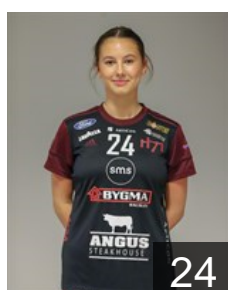

## Beder Maria

Position: Goalkeeper  
Place of birth: Tórshavn  
Date of birth: 01.08.2006  
Height: -

 FAR

## Berg á Lag Sará

Position: Centre Back  
Place of birth: Tórshavn  
Date of birth: 13.09.2007  
Height: -

 FAR

## Bogadóttir Á Borg Guðrið

Position: Right Wing  
Place of birth: Hoyvík  
Date of birth: 04.11.1997  
Height: 169 cm

 FAR