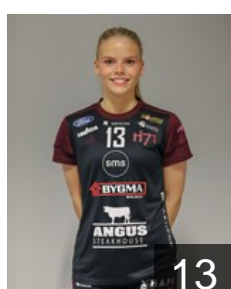

 FAR  
**Halsdóttir Weyhe A.**

Position: Centre Back  
Place of birth: Hoyvík  
Date of birth: 30.10.2005  
Height: 166 cm

 FAR  
**Heinesen Karina Debes**

Position: Right Wing  
Place of birth: Hoyvík  
Date of birth: 17.10.2005  
Height: 170 cm

 FAR  
**Højgaard Marta Agnarsdóttir**

Position: Centre Back  
Place of birth:  
Date of birth: 10.06.2007  
Height: -

 FAR  
**Jacobsen Teresa**

Position: Left Wing  
Place of birth: Tórshavn  
Date of birth: 30.07.2006  
Height: 163 cm

 FAR  
**Joensen Elida**

Position: Left Back  
Place of birth: Tórshavn  
Date of birth: 24.03.2007  
Height: -

 FAR  
**Joensen Inga Maria**

Position: Right Back  
Place of birth: Tórshavn  
Date of birth: 13.09.2004  
Height: -