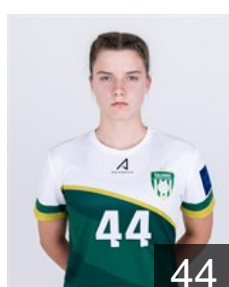

 EST

Bušina Inga

Position: Right Wing
Place of birth: Tallinn
Date of birth: 21.05.2005
Height: 170 cm

 LTU

Cekuolyte Karolina

Position: Left Wing
Place of birth: Utena
Date of birth: 08.03.2001
Height: 172 cm

 LTU

Celpacenko Marija

Position: Left Wing
Place of birth: Kaunas
Date of birth: 22.03.2007
Height: 168 cm

 LTU

Dunkulyte Samanta

Position: Right Wing
Place of birth: Pasvalys
Date of birth: 22.04.2000
Height: 164 cm

 LTU

Gruodyte Gabija

Position: Line Player
Place of birth: Kaunas
Date of birth: 27.04.2005
Height: 182 cm

 LTU

Gudlinkyte Agne

Position: Right Back
Place of birth: Kaunas
Date of birth: 28.02.2006
Height: 165 cm

 GEO

Jikurashvili Khatia

Position: Goalkeeper
Place of birth: Tbilisi
Date of birth: 17.12.2002
Height: 172 cm

 LTU

Jurkeviciute Ginte

Position: Centre Back
Place of birth: Kaunas
Date of birth: 22.09.2006
Height: 161 cm