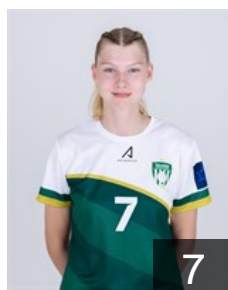

 GEO

Jikurashvili Khatia

Position: Goalkeeper
Place of birth: Tbilisi
Date of birth: 17.12.2002
Height: 172 cm

 LTU

Jurkeviciute Ginte

Position: Centre Back
Place of birth: Kaunas
Date of birth: 22.09.2006
Height: 161 cm

 LTU

Markovaite Justina

Position: Goalkeeper
Place of birth: Vilnius
Date of birth: 29.03.2005
Height: 165 cm

EHF Club Competition – Delegation list

EHF European Cup Women 2024/25

 **LTU Zalgiris Kaunas - Players**

 **LTU**

Poskute Ramune

Position: Left Back
Place of birth: Kretinga
Date of birth: 08.07.1998
Height: 173 cm

 **LTU**

Rupeikaite Kamile

Position: Left Back
Place of birth: Kaunas
Date of birth: 12.02.2005
Height: 181 cm

 **LTU**

Selivoncikaite Amelija

Position: Line Player
Place of birth: Klaipeda
Date of birth: 18.05.2007
Height: 180 cm

 **LTU**

Sidlauskyte Klaudija

Position: Centre Back
Place of birth: Kedainiai
Date of birth: 08.06.1996
Height: 170 cm