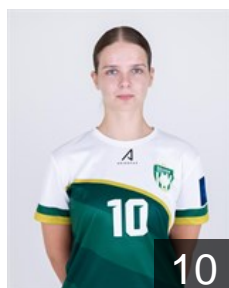

EHF Club Competition – Delegation list

EHF European Cup Women 2024/25

 LTU Zalgiris Kaunas - Players

 LTU

Baležentyte Aušra

Position: Line Player
Place of birth: Kaunas
Date of birth: 26.06.2005
Height: 181 cm

 EST

Belokurova Darja

Position: Goalkeeper
Place of birth: Tallinn
Date of birth: 27.06.2004
Height: 170 cm

 LTU

Bitinaite Laura

Position: Centre Back
Place of birth: Panevežys
Date of birth: 19.08.2005
Height: 167 cm

 EST

Bušina Inga

Position: Right Wing
Place of birth: Tallinn
Date of birth: 21.05.2005
Height: 170 cm

 LTU

Cekuolyte Karolina

Position: Left Wing
Place of birth: Utena
Date of birth: 08.03.2001
Height: 172 cm