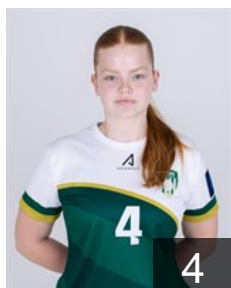

 LTU

Markovaite Justina

Position: Goalkeeper
Place of birth: Vilnius
Date of birth: 29.03.2005
Height: 165 cm

EHF Club Competition – Delegation list

EHF European Cup Women 2024/25

 **LTU Zalgiris Kaunas - Players**

 **LTU**

Poskute Ramune

Position: Left Back
Place of birth: Kretinga
Date of birth: 08.07.1998
Height: 173 cm

 **LTU**

Rupeikaite Kamile

Position: Left Back
Place of birth: Kaunas
Date of birth: 12.02.2005
Height: 181 cm

 **LTU**

Selivoncikaite Amelija

Position: Line Player
Place of birth: Klaipeda
Date of birth: 18.05.2007
Height: 180 cm

 **LTU**

Sidlauskyte Klaudija

Position: Centre Back
Place of birth: Kedainiai
Date of birth: 08.06.1996
Height: 170 cm

 **LTU**

Vegelyte Gabriele

Position: Left Back
Place of birth: Kaunas
Date of birth: 09.07.2007
Height: 182 cm

TEAM OFFICIALS

 **LTU**

Astrauskas Miglius

Head Coach
Date of birth: 28.07.1968

 **LTU**