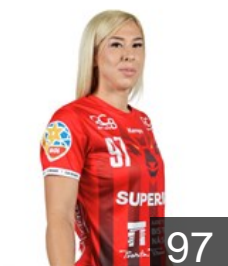

 POL

Nocun Dagmara

Position: Left Wing
Place of birth: Kolno
Date of birth: 02.01.1996
Height: 166 cm

 POL

Nosek Natalia Agnieszka

Position: Right Back
Place of birth: Krakow
Date of birth: 20.04.1998
Height: 180 cm

 ROU

Perianu Alexandra Sorina

Position: Goalkeeper
Place of birth: Braila
Date of birth: 17.04.2003
Height: 185 cm

 ROU

Seraficeanu Sonia Mariana

Position: Right Wing
Place of birth: Hunedoara
Date of birth: 25.07.1997
Height: 176 cm

 ESP

So Delgado Pinto D.

Position: Left Back
Place of birth: LISBOA
Date of birth: 19.09.2001
Height: 175 cm

 ROU

Tanc Maria

Position: Centre Back
Place of birth: Telciu
Date of birth: 28.09.2000
Height: 172 cm

 MNE

Vukcevic Nikolina

Position: Line Player
Place of birth: Podgorica
Date of birth: 28.07.2000
Height: 180 cm

EHF Club Competition – Delegation list

EHF Champions League Women 2024/25

 ROU Gloria Bistrita - Players