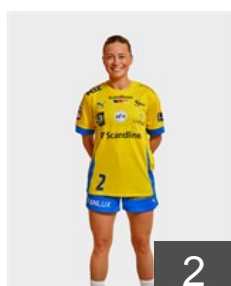

12

DEN

Christiansen Line Haupt

Position: Goalkeeper
Place of birth: Naestved
Date of birth: 04.02.2003
Height: 183 cm

16

DEN

Greve Cecilie

Position: Goalkeeper
Place of birth: Holbæk
Date of birth: 19.01.1992
Height: 185 cm

32

NOR

Högdahl Schønning Moa

Position: Right Back
Place of birth: Tromheim
Date of birth: 14.03.1996
Height: 179 cm

6

NOR

Jakobsen Caroline Aar

Position: Line Player
Place of birth: Trondheim
Date of birth: 27.12.1994
Height: 176 cm

2

DEN

Jørgensen Stine Eiberg

Position: Left Back
Place of birth: Høje-Tåstrup
Date of birth: 25.11.1998
Height: 181 cm

8

DEN

Kristiansen Kristina

Position: Centre Back
Place of birth: Høje Taastrup
Date of birth: 13.07.1989
Height: 163 cm