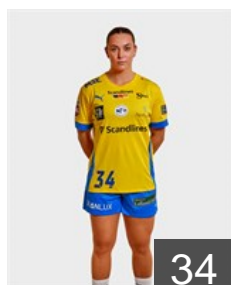

EHF Club Competition – Delegation list

EHF Champions League Women 2024/25

DEN Nykøbing Falster Håndbold - Players

DEN

Bardrum Sofie

Position: Line Player
Place of birth: Svendborg
Date of birth: 03.04.1996
Height: 173 cm

34

SWE

Börjesson Sofie

Position: Goalkeeper
Place of birth: Uddevalla
Date of birth: 31.05.1997
Height: 186 cm

1

NOR

Broch C.

Position: Goalkeeper
Place of birth: Oslo
Date of birth: 30.06.1998
Height: 187 cm