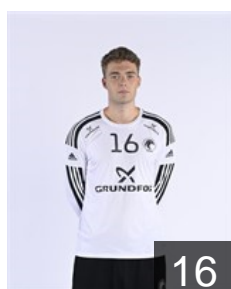

## DEN Bjerringbro-Silkeborg - Players

 DEN  
**Lenbroch Mads Emil Bayer**

Position: Left Wing  
Place of birth: Riyadh  
Date of birth: 05.03.2000  
Height: 191 cm  
Weight: 76 kg

 DEN  
**Loldrup Andreas**

Position: Line Player  
Place of birth: Silkeborg  
Date of birth: 02.05.2004  
Height: 186 cm  
Weight: 101 kg

 DEN  
**Løkvist Mikkel Møller**

Position: Goalkeeper  
Place of birth: Roskilde  
Date of birth: 31.07.2002  
Height: 201 cm  
Weight: 105 kg

 DEN  
**Lynggaard Alexander**

Position: Line Player  
Place of birth: KOGE  
Date of birth: 27.03.1990  
Height: 198 cm  
Weight: 107 kg

 DEN  
**Lyngsø Rasmus Dahl**

Position: Left Wing  
Place of birth: Silkeborg  
Date of birth: 13.01.2005  
Height: 189 cm  
Weight: 85 kg