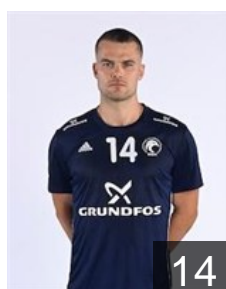

## DEN Bjerringbro-Silkeborg - Players

 DEN  
**Lenbroch Mads Emil Bayer**

Position: Left Wing  
Place of birth: Riyadh  
Date of birth: 05.03.2000  
Height: 191 cm  
Weight: 76 kg

 DEN  
**Loldrup Andreas**

Position: Line Player  
Place of birth: Silkeborg  
Date of birth: 02.05.2004  
Height: 186 cm  
Weight: 101 kg

 DEN  
**Løkvist Mikkel Møller**

Position: Goalkeeper  
Place of birth: Roskilde  
Date of birth: 31.07.2002  
Height: 201 cm  
Weight: 105 kg