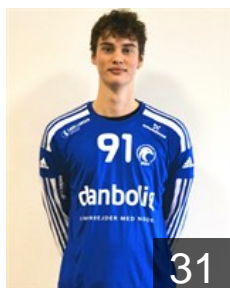

 DEN  
**Sand Magnus Rahbek**

Position: Left Back  
Place of birth: Herning  
Date of birth: 16.07.2004  
Height: 195 cm  
Weight: 92 kg

 DEN  
**Sinding Hjalte Schmøkel**

Position: Left Back  
Place of birth:  
Date of birth: 30.04.2006  
Height: 198 cm  
Weight: 102 kg

 SWE  
**Sjöstrand Johan**

Position: Goalkeeper  
Place of birth: Skövde  
Date of birth: 26.02.1987  
Height: 195 cm  
Weight: 89 kg

# CLUB COMPETITIONS - DELEGATION LIST

EHF European League Men 2023/24

 DEN Bjerringbro-Silkeborg - Players

---

 NOR  
**Solstad Thomas Alfred**  
Position: Line Player  
Place of birth: Ski  
Date of birth: 26.02.1997  
Height: 194 cm  
Weight: 110 kg

 DEN  
**Toft Hansen Rene**  
Position: Line Player  
Place of birth: Skive  
Date of birth: 01.11.1984  
Height: 200 cm  
Weight: 97 kg

 DEN  
**Topp Julius Dyhr**  
Position: Goalkeeper  
Place of birth: Silkeborg  
Date of birth: 30.03.2006  
Height: 189 cm  
Weight: 87 kg