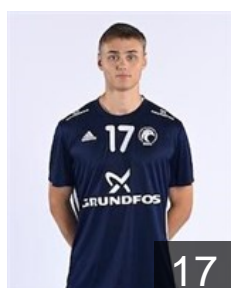

# CLUB COMPETITIONS - DELEGATION LIST

EHF European League Men 2023/24

DEN Bjerringbro-Silkeborg - Players

DEN  
**Bjerring Oscar Lindhardt**  
Position: Left Wing  
Place of birth: Silkeborg  
Date of birth: 08.12.2004  
Height: 182 cm  
Weight: 71 kg

SWE  
**Bogojevic William**  
Position: Left Back  
Place of birth: Savedalen  
Date of birth: 07.07.1997  
Height: 194 cm  
Weight: 103 kg

DEN  
**Boldsen Patrick**  
Position: Right Wing  
Place of birth: Silkeborg  
Date of birth: 09.04.2003  
Height: 188 cm  
Weight: 80 kg

DEN  
**Brixen Mathias Nichlas**  
Position: Goalkeeper  
Place of birth: Herning  
Date of birth: 08.05.2004  
Height: 199 cm  
Weight: 100 kg

DEN  
**Christensen Mathias Vibe**  
Position: Goalkeeper  
Place of birth: Randers  
Date of birth: 25.06.2004  
Height: 195 cm  
Weight: 97 kg

DEN  
**Christensen Peter Balling**  
Position: Right Back  
Place of birth: Skive  
Date of birth: 05.04.1990  
Height: 189 cm  
Weight: 90 kg

DEN  
**Fridén August**  
Position: Left Wing  
Place of birth: Odense  
Date of birth: 17.12.2003  
Height: 194 cm  
Weight: 84 kg