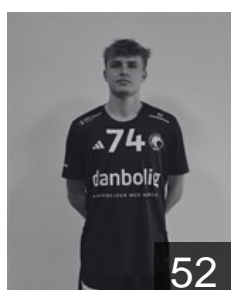

## DEN Bjerringbro-Silkeborg - Players

 DEN  
**Lenbroch Mads Emil Bayer**

Position: Left Wing  
Place of birth: Riyadh  
Date of birth: 05.03.2000  
Height: 191 cm  
Weight: 76 kg

 DEN  
**Loldrup Andreas**

Position: Line Player  
Place of birth: Silkeborg  
Date of birth: 02.05.2004  
Height: 186 cm  
Weight: 101 kg

 DEN  
**Løkvist Mikkel Møller**

Position: Goalkeeper  
Place of birth: Roskilde  
Date of birth: 31.07.2002  
Height: 201 cm  
Weight: 105 kg

 DEN  
**Lynggaard Alexander**

Position: Line Player  
Place of birth: KOGE  
Date of birth: 27.03.1990  
Height: 198 cm  
Weight: 107 kg

 DEN  
**Lyngsø Rasmus Dahl**

Position: Left Wing  
Place of birth: Silkeborg  
Date of birth: 13.01.2005  
Height: 189 cm  
Weight: 85 kg

 DEN  
**Nielsen Nikolaj Øris**

Position: Right Back  
Place of birth: Bjerringbro  
Date of birth: 26.09.1986  
Height: 194 cm  
Weight: 98 kg

 DEN  
**Olsen Morten Toft**

Position: Centre Back  
Place of birth: Lejre  
Date of birth: 11.10.1984  
Height: 187 cm  
Weight: 94 kg