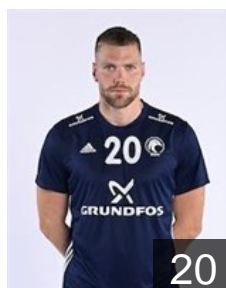

# CLUB COMPETITIONS - DELEGATION LIST

EHF European League Men 2023/24

DEN Bjerringbro-Silkeborg - Players

DEN  
**Bjerring Oscar Lindhardt**  
Position: Left Wing  
Place of birth: Silkeborg  
Date of birth: 08.12.2004  
Height: 182 cm  
Weight: 71 kg

SWE  
**Bogojevic William**  
Position: Left Back  
Place of birth: Savedalen  
Date of birth: 07.07.1997  
Height: 194 cm  
Weight: 103 kg

DEN  
**Boldsen Patrick**  
Position: Right Wing  
Place of birth: Silkeborg  
Date of birth: 09.04.2003  
Height: 188 cm  
Weight: 80 kg