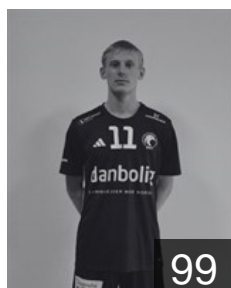

# CLUB COMPETITIONS - DELEGATION LIST

EHF European League Men 2023/24

DEN Bjerringbro-Silkeborg - Players

DEN  
**Bjerring Oscar Lindhardt**  
Position: Left Wing  
Place of birth: Silkeborg  
Date of birth: 08.12.2004  
Height: 182 cm  
Weight: 71 kg

SWE  
**Bogojevic William**  
Position: Left Back  
Place of birth: Savedalen  
Date of birth: 07.07.1997  
Height: 194 cm  
Weight: 103 kg

DEN  
**Boldsen Patrick**  
Position: Right Wing  
Place of birth: Silkeborg  
Date of birth: 09.04.2003  
Height: 188 cm  
Weight: 80 kg

DEN  
**Brixen Mathias Nichlas**  
Position: Goalkeeper  
Place of birth: Herning  
Date of birth: 08.05.2004  
Height: 199 cm  
Weight: 100 kg

DEN  
**Christensen Mathias Vibe**  
Position: Goalkeeper  
Place of birth: Randers  
Date of birth: 25.06.2004  
Height: 195 cm  
Weight: 97 kg