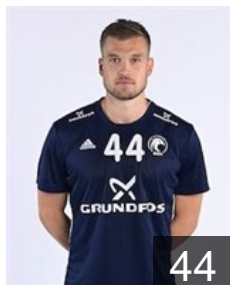

 DEN  
**Sand Magnus Rahbek**

Position: Left Back  
Place of birth: Herning  
Date of birth: 16.07.2004  
Height: 195 cm  
Weight: 92 kg

 DEN  
**Sinding Hjalte Schmøkel**

Position: Left Back  
Place of birth:  
Date of birth: 30.04.2006  
Height: 198 cm  
Weight: 102 kg

 SWE  
**Sjöstrand Johan**

Position: Goalkeeper  
Place of birth: Skövde  
Date of birth: 26.02.1987  
Height: 195 cm  
Weight: 89 kg

# CLUB COMPETITIONS - DELEGATION LIST

EHF European League Men 2023/24

 DEN Bjerringbro-Silkeborg - Players

---

 NOR  
**Solstad Thomas Alfred**  
Position: Line Player  
Place of birth: Ski  
Date of birth: 26.02.1997  
Height: 194 cm  
Weight: 110 kg