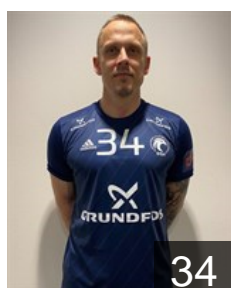

## DEN Bjerringbro-Silkeborg - Players

 DEN  
**Lenbroch Mads Emil Bayer**

Position: Left Wing  
Place of birth: Riyadh  
Date of birth: 05.03.2000  
Height: 191 cm  
Weight: 76 kg

 DEN  
**Loldrup Andreas**

Position: Line Player  
Place of birth: Silkeborg  
Date of birth: 02.05.2004  
Height: 186 cm  
Weight: 101 kg

 DEN  
**Løkvist Mikkel Møller**

Position: Goalkeeper  
Place of birth: Roskilde  
Date of birth: 31.07.2002  
Height: 201 cm  
Weight: 105 kg

 DEN  
**Lynggaard Alexander**

Position: Line Player  
Place of birth: KOGE  
Date of birth: 27.03.1990  
Height: 198 cm  
Weight: 107 kg

 DEN  
**Lyngsø Rasmus Dahl**

Position: Left Wing  
Place of birth: Silkeborg  
Date of birth: 13.01.2005  
Height: 189 cm  
Weight: 85 kg

 DEN  
**Nielsen Nikolaj Øris**

Position: Right Back  
Place of birth: Bjerringbro  
Date of birth: 26.09.1986  
Height: 194 cm  
Weight: 98 kg

 DEN  
**Olsen Morten Toft**

Position: Centre Back  
Place of birth: Lejre  
Date of birth: 11.10.1984  
Height: 187 cm  
Weight: 94 kg