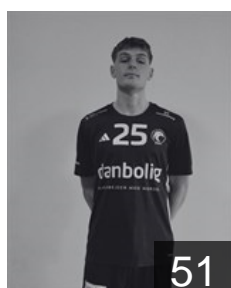

 DEN  
**Nielsen Nikolaj Øris**

Position: Right Back  
Place of birth: Bjerringbro  
Date of birth: 26.09.1986  
Height: 194 cm  
Weight: 98 kg

 DEN  
**Olsen Morten Toft**

Position: Centre Back  
Place of birth: Lejre  
Date of birth: 11.10.1984  
Height: 187 cm  
Weight: 94 kg

 DEN  
**Pedersen Søren Willette**

Position: Goalkeeper  
Place of birth:  
Date of birth: 20.08.1986  
Height: 192 cm  
Weight: 100 kg

 DEN  
**Petersen Gustav Bundgaard**

Position: Right Back  
Place of birth:  
Date of birth: 20.02.2006  
Height: 191 cm  
Weight: 94 kg

 DEN  
**Sand Magnus Rahbek**

Position: Left Back  
Place of birth: Herning  
Date of birth: 16.07.2004  
Height: 195 cm  
Weight: 92 kg

 DEN  
**Sinding Hjalte Schmøkel**

Position: Left Back  
Place of birth:  
Date of birth: 30.04.2006  
Height: 198 cm  
Weight: 102 kg

 SWE  
**Sjöstrand Johan**

Position: Goalkeeper  
Place of birth: Skövde  
Date of birth: 26.02.1987  
Height: 195 cm  
Weight: 89 kg