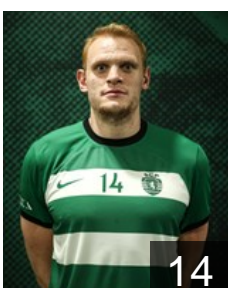

NOR

Våg Espen Gommerud

Position: Line Player
Place of birth: Drammen
Date of birth: 18.05.1994
Height: 194 cm
Weight: 95 kg