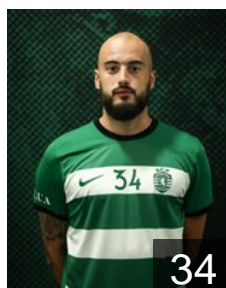

## Kristensen André Bergsholm

Position: Goalkeeper  
Place of birth: Sandefjord  
Date of birth: 15.03.2000  
Height: 192 cm  
Weight: 90 kg

 **ARG**

## Maciel Leonel Carlos

Position: Goalkeeper  
Place of birth: Buenos Aires  
Date of birth: 04.01.1989  
Height: 193 cm  
Weight: 86 kg

 **FRA**