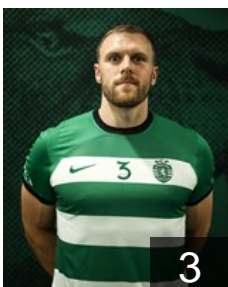

Left Club

DEN

Jakobsen Benjamin

Position: Line Player
Place of birth: Hamburg
Date of birth: 09.09.1991
Height: 191 cm
Weight: 114 kg
Left Club on 10.02.2024