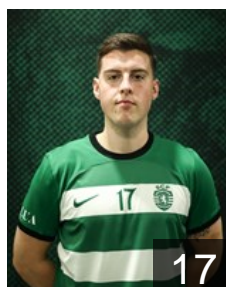

## Salvador Salvador

Position: Left Back  
Place of birth: Samora Correia  
Date of birth: 29.07.2001  
Height: 198 cm  
Weight: 110 kg

 **BRA**

## Silva Oliveira Edney

Position: Line Player  
Place of birth: Mineiros  
Date of birth: 19.06.1998  
Height: 192 cm  
Weight: 98 kg

 **ESP**

## Suárez Diaz Natán Antonio

Position: Centre Back  
Place of birth: Girona  
Date of birth: 20.01.1998  
Height: 181 cm  
Weight: 83 kg

 **ISL**