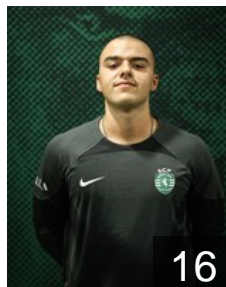

POR

Alves Tiago

Position: Goalkeeper
Place of birth: Lisboa
Date of birth: 30.12.2001
Height: 185 cm
Weight: 91 kg