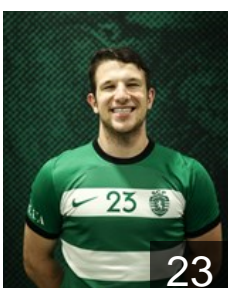

## Costa Martim

Position: Left Back  
Place of birth: Sermonde  
Date of birth: 27.09.2002  
Height: 188 cm  
Weight: 90 kg

 **ESP**

## Gassama Cissokho M.

Position: Right Wing  
Place of birth: Barcelona  
Date of birth: 28.10.1993  
Height: 191 cm  
Weight: 92 kg

 **POR**