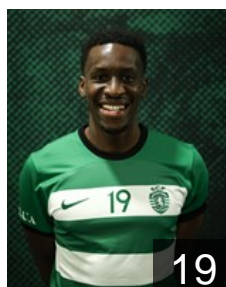

## Araujo Edmilson

Position: Left Back  
Place of birth: Lisboa  
Date of birth: 06.01.1994  
Height: 187 cm  
Weight: 93 kg

 **POR**

## Costa Francisco

Position: Right Back  
Place of birth: Sermonde  
Date of birth: 16.02.2005  
Height: 189 cm  
Weight: 87 kg

 **POR**

## Costa Martim

Position: Left Back  
Place of birth: Sermonde  
Date of birth: 27.09.2002  
Height: 188 cm  
Weight: 90 kg

 **ESP**