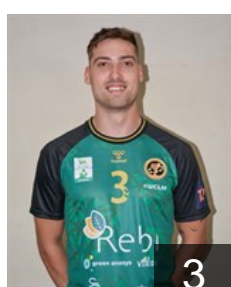

 **ESP**

Fernandez Sanchez J.

Position: Left Back
Place of birth: Ciudad Real
Date of birth: 18.02.1993
Height: 193 cm
Weight: 103 kg

 **BRA**

Hackbarth Rudolph Geraldo

Position: Right Back
Place of birth: Blumenau
Date of birth: 10.03.1994
Height: 188 cm
Weight: 84 kg

 **ESP**

Herraiz Lopez Marcos

Position: Goalkeeper
Place of birth: Cuenca
Date of birth: 11.12.2003
Height: 184 cm
Weight: 79 kg

 **ESP**

Lopez Garcia Sergio

Position: Left Wing
Place of birth: 30/09/1997
Date of birth: 30.09.1997
Height: 181 cm
Weight: 77 kg

 **ESP**

Mach Eijo David

Position: Goalkeeper
Place of birth: Girona
Date of birth: 05.08.1998
Height: 193 cm
Weight: 96 kg

 **ESP**

Mach Eijo Sergi

Position: Line Player
Place of birth: GERONA
Date of birth: 21.03.1997
Height: 188 cm
Weight: 77 kg

 **ESP**

Martín Noeda Álvaro

Position: Right Back
Place of birth: Cuenca
Date of birth: 29.10.2004
Height: 193 cm
Weight: 90 kg

 **POR**

Mendes Das Neves Daniel

Position: Line Player
Place of birth: LISBOA
Date of birth: 10.02.2001
Height: 188 cm
Weight: 94 kg