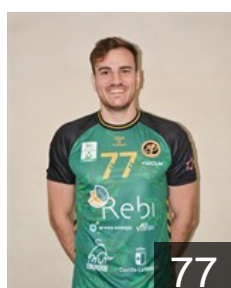

CLUB COMPETITIONS - DELEGATION LIST

EHF European League Men 2023/24

 **ESP REBI Balonmano Cuenca - Players**

 **ESP**

Chicano Martinez Hector

Position: Left Wing
Place of birth: Cuenca
Date of birth: 23.06.2006
Height: 180 cm
Weight: 81 kg

 **ESP**

Colmena Gomez Jaime

Position: Centre Back
Place of birth: Cuenca
Date of birth: 28.11.2004
Height: 185 cm
Weight: 76 kg

 **ESP**

Fernández Guzmán Arnau

Position: Left Wing
Place of birth: BARCELONA
Date of birth: 21.05.2002
Height: 175 cm
Weight: 72 kg

 **ESP**

Fernandez Sanchez J.

Position: Left Back
Place of birth: Ciudad Real
Date of birth: 18.02.1993
Height: 193 cm
Weight: 103 kg

 **BRA**

Hackbarth Rudolph Geraldo

Position: Right Back
Place of birth: Blumenau
Date of birth: 10.03.1994
Height: 188 cm
Weight: 84 kg

 **ESP**

Herraiz Lopez Marcos

Position: Goalkeeper
Place of birth: Cuenca
Date of birth: 11.12.2003
Height: 184 cm
Weight: 79 kg

 **ESP**

Lopez Garcia Sergio

Position: Left Wing
Place of birth: 30/09/1997
Date of birth: 30.09.1997
Height: 181 cm
Weight: 77 kg