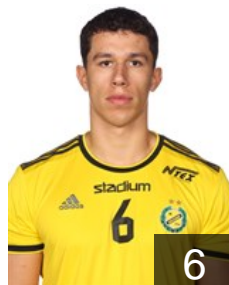

CLUB COMPETITIONS - DELEGATION LIST

EHF European League Men 2023/24

 SWE IK Sävehof - Players

 SWE

Berlin Emil

Position: Right Back
Place of birth: Göteborg
Date of birth: 24.02.2001
Height: 188 cm
Weight: 86 kg

 SWE

Blanche Adam

Position: Line Player
Place of birth: Stockholm
Date of birth: 18.10.2000
Height: 193 cm
Weight: 111 kg

 SWE

Blomberg Romero Fabian

Position: Centre Back
Place of birth:
Date of birth: 24.10.2006
Height: 185 cm
Weight: 77 kg

 SWE

Brolin Pontus

Position: Left Back
Place of birth: Kloster
Date of birth: 25.12.2000
Height: 193 cm
Weight: 93 kg

 SWE

Celander Malte

Position: Right Wing
Place of birth: Sävedalen
Date of birth: 18.03.2002
Height: 190 cm
Weight: 84 kg