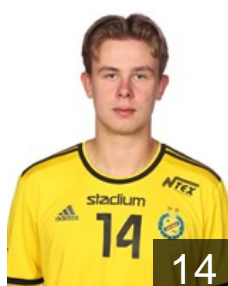

SWE

Trommler Tobias

Position: Line Player
Place of birth:
Date of birth: 06.07.2004
Height: 190 cm
Weight: 95 kg