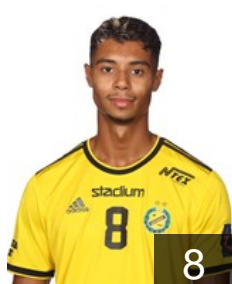

SWE

Kolmskog Melwin

Position: Goalkeeper
Place of birth: Bromma
Date of birth: 09.05.2005
Height: 183 cm
Weight: 82 kg

FAR

Mittún Óli

Position: Centre Back
Place of birth: Torshavn
Date of birth: 10.06.2005
Height: 186 cm
Weight: 90 kg

SWE

Möller Felix

Position: Line Player
Place of birth: Henstedt-Ulzburg
Date of birth: 04.09.2002
Height: 194 cm
Weight: 85 kg

SWE

Möller Simon

Position: Goalkeeper
Place of birth: Eutin
Date of birth: 02.07.2000
Height: 190 cm
Weight: 93 kg

SWE

Norén Arvid

Position: Goalkeeper
Place of birth:
Date of birth: 21.02.2004
Height: 197 cm
Weight: 88 kg

SWE

Rahm Johan

Position: Left Wing
Place of birth:
Date of birth: 25.07.2004
Height: 187 cm
Weight: 80 kg

SWE

Roberts Kelvin

Position: Left Back
Place of birth: Partille
Date of birth: 17.01.2003
Height: 192 cm
Weight: 86 kg

SWE

Sandberg David

Position: Left Back
Place of birth: Säve
Date of birth: 10.05.1998
Height: 197 cm
Weight: 102 kg