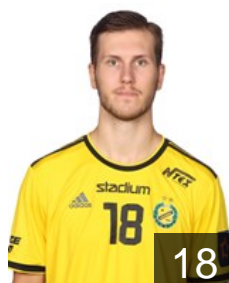

CLUB COMPETITIONS - DELEGATION LIST

EHF European League Men 2023/24

 SWE IK Sävehof - Players

 SWE

Berlin Emil

Position: Right Back
Place of birth: Göteborg
Date of birth: 24.02.2001
Height: 188 cm
Weight: 86 kg

 SWE

Blanche Adam

Position: Line Player
Place of birth: Stockholm
Date of birth: 18.10.2000
Height: 193 cm
Weight: 111 kg

 SWE

Blomberg Romero Fabian

Position: Centre Back
Place of birth:
Date of birth: 24.10.2006
Height: 185 cm
Weight: 77 kg

 SWE

Brolin Pontus

Position: Left Back
Place of birth: Kloster
Date of birth: 25.12.2000
Height: 193 cm
Weight: 93 kg

 SWE

Celander Malte

Position: Right Wing
Place of birth: Sävedalen
Date of birth: 18.03.2002
Height: 190 cm
Weight: 84 kg

 SWE

Durlanu Sebastian

Position: Centre Back
Place of birth:
Date of birth: 24.05.2004
Height: 181 cm
Weight: 85 kg

 SWE

Ek Olle

Position: Centre Back
Place of birth: Sofia
Date of birth: 01.11.1997
Height: 186 cm
Weight: 86 kg