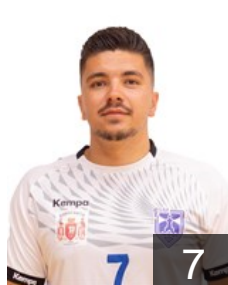

CLUB COMPETITIONS - DELEGATION LIST

EHF European League Men 2023/24

 ROU CSM Constanta - Players

 BLR

Aliokhin Mikalai

Position: Right Back
Place of birth: Novopolotsk
Date of birth: 09.04.1998
Height: 190 cm
Weight: 90 kg

 ROU

Andrei Alexandru George

Position: Left Wing
Place of birth: Braila
Date of birth: 17.07.1998
Height: 175 cm
Weight: 88 kg

 ROU

Caba Liviu Emil

Position: Centre Back
Place of birth: Timisoara
Date of birth: 21.06.2000
Height: 195 cm
Weight: 95 kg