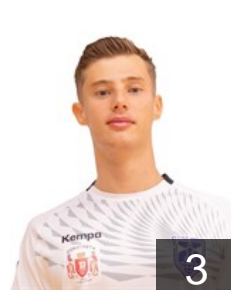

ROU

Stefan Rares Andrei

Position: Right Wing
Place of birth: Constanta
Date of birth: 04.08.2005
Height: 192 cm
Weight: 90 kg