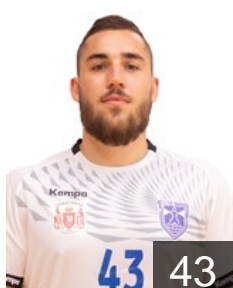

 ROU

Rusu Dumitru Vladut

Position: Goalkeeper
Place of birth: BACAU
Date of birth: 27.04.1998
Height: 187 cm
Weight: 90 kg

 SRB

Stankovic Strahinja

Position: Right Wing
Place of birth: Vrbas
Date of birth: 12.06.1991
Height: 185 cm
Weight: 87 kg

 ROU

Stefan George Teodor

Position: Right Wing
Place of birth: Constanta
Date of birth: 18.06.2004
Height: 176 cm
Weight: 70 kg

 ROU

Stefan Rares Andrei

Position: Right Wing
Place of birth: Constanta
Date of birth: 04.08.2005
Height: 192 cm
Weight: 90 kg

 ROU

Susanu Daniel Andrei

Position: Line Player
Place of birth: GALATI
Date of birth: 04.03.1998
Height: 194 cm
Weight: 120 kg

 ROU

Vasile Dan Lucian

Position: Goalkeeper
Place of birth: BISTRITA
Date of birth: 09.07.1997
Height: 190 cm
Weight: 93 kg