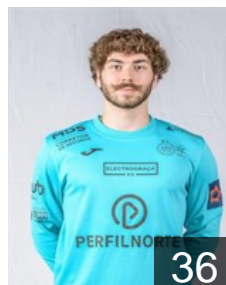

 **POR**

Pando Nuno

Position: Left Back
Place of birth: Póvoa de
Date of birth: 26.09.1996
Height: 188 cm
Weight: 85 kg

 **POR**

Peixoto João Rafael

Position: Left Wing
Place of birth: Braga
Date of birth: 15.04.1998
Height: 182 cm
Weight: 83 kg

 **POR**

Pires André

Position: Left Wing
Place of birth: Braga
Date of birth: 02.01.2005
Height: 190 cm
Weight: 85 kg

 **POR**

Rebelo José

Position: Back
Place of birth: Santo Tirso
Date of birth: 15.05.1996
Height: 202 cm
Weight: 104 kg

 **POR**

Salvador Pedro

Position: Right Wing
Place of birth: Espinho
Date of birth: 18.05.2001
Height: 175 cm
Weight: 68 kg

 **POR**

Silva Afonso

Position: Goalkeeper
Place of birth: Braga
Date of birth: 04.08.2003
Height: 185 cm
Weight: 78 kg

 **POR**

Silva José Paulo

Position: Line Player
Place of birth: Guimarães
Date of birth: 20.08.2000
Height: 190 cm
Weight: 99 kg

 **POR**

Vasconcelos Daniel

Position: Centre Back
Place of birth: Celorico de Basto
Date of birth: 02.01.2004
Height: 186 cm
Weight: 88 kg