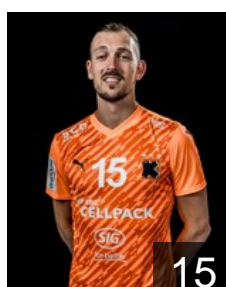

 CZE

Hrachovec David

Position: Right Wing
Place of birth: Valasske Mezirici
Date of birth: 01.08.2003
Height: 187 cm
Weight: 77 kg

 SUI

Lanz Yannick

Position: Right Wing
Place of birth: Schaffhausen
Date of birth: 12.08.2000
Height: 176 cm
Weight: 65 kg

 SUI

Lier Marvin

Position: Left Wing
Place of birth: Zürich ZH
Date of birth: 08.09.1992
Height: 186 cm
Weight: 82 kg

 SUI

Markovic Zoran

Position: Left Back
Place of birth: Neuhausen am
Date of birth: 06.05.1995
Height: 197 cm
Weight: 100 kg