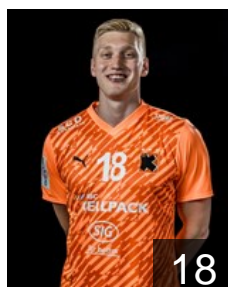

 CRO

Martinovic Patrik

Position: Right Back
Place of birth: Rijeka
Date of birth: 29.08.2000
Height: 188 cm
Weight: 91 kg

 GER

Matzken Torben

Position: Centre Back
Place of birth: Mons
Date of birth: 01.02.2000
Height: 188 cm
Weight: 87 kg

 FRA

Meyer Julien

Position: Goalkeeper
Place of birth: SELESTAT
Date of birth: 04.12.1996
Height: 196 cm
Weight: 87 kg

 SUI

Ouedraogo Ismaël

Position: Goalkeeper
Place of birth: Geneva
Date of birth: 31.01.2005
Height: 190 cm
Weight: 76 kg

 CRO

Petric Adam

Position: Line Player
Place of birth: Schaffhausen
Date of birth: 25.05.2005
Height: 204 cm
Weight: 95 kg

 POL

Pietrasik Ariel

Position: Left Back
Place of birth: Lodz
Date of birth: 21.10.1999
Height: 202 cm
Weight: 107 kg

 CRO

Pilipovic Kristian

Position: Goalkeeper
Place of birth: DAKOVO
Date of birth: 10.12.1994
Height: 191 cm
Weight: 103 kg

 SUI

Prince Yari

Position: Left Wing
Place of birth: Schaffhausen
Date of birth: 23.01.2006
Height: 190 cm
Weight: 80 kg