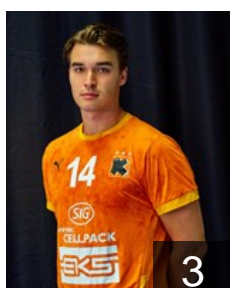

SUI

Hedinger Lukas

Position: Right Back
Place of birth: Schlieren
Date of birth: 10.01.2003
Height: 196 cm
Weight: 105 kg