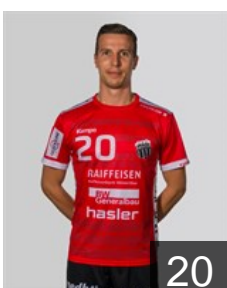

CLUB COMPETITIONS - DELEGATION LIST

EHF European League Men 2023/24

 SUI Pfadi Winterthur Handball - Players

Ahmetasevic Admir

Position: Goalkeeper
Place of birth: Gracanica
Date of birth: 05.06.1994
Height: 195 cm
Weight: 95 kg

Baumann Tazio

Position: Left Wing
Place of birth: Winterthur
Date of birth: 24.04.2004
Height: 185 cm
Weight: 85 kg

Bräm Joël

Position: Left Wing
Place of birth: Schneisingen AG
Date of birth: 18.10.1996
Height: 186 cm
Weight: 88 kg

Bühlmann Gian-Luca

Position: Centre Back
Place of birth: Eschenbach LU
Date of birth: 15.02.2002
Height: 178 cm
Weight: 82 kg

Dörflinger Henri

Position: Line Player
Place of birth: Winterthur ZH
Date of birth: 30.10.2002
Height: 187 cm
Weight: 96 kg

Heer Lukas

Position: Left Back
Place of birth: Malters LU
Date of birth: 26.06.1998
Height: 200 cm
Weight: 98 kg

Jud Kevin

Position: Centre Back
Place of birth: Benken SG
Date of birth: 04.12.1992
Height: 183 cm
Weight: 75 kg