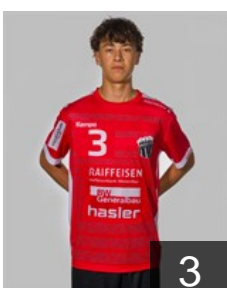

Heer Lukas

Position: Left Back
Place of birth: Malters LU
Date of birth: 26.06.1998
Height: 200 cm
Weight: 98 kg

Jud Kevin

Position: Centre Back
Place of birth: Benken SG
Date of birth: 04.12.1992
Height: 183 cm
Weight: 75 kg

Kusnandar Ramon

Position: Goalkeeper
Place of birth: Zürich
Date of birth: 28.06.2005
Height: 176 cm
Weight: 93 kg

Lioi Alessio

Position: Centre Back
Place of birth: Ermatingen TG
Date of birth: 20.10.2003
Height: 178 cm
Weight: 73 kg

Lioi Leandro

Position: Right Wing
Place of birth: Weinfelden
Date of birth: 31.03.2002
Height: 178 cm
Weight: 78 kg

Mierzwa Niclas

Position: Left Wing
Place of birth: Winterthur
Date of birth: 24.10.2006
Height: 183 cm
Weight: 75 kg