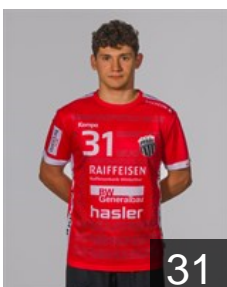

CLUB COMPETITIONS - DELEGATION LIST

EHF European League Men 2023/24

 SUI Pfadi Winterthur Handball - Players

Ahmetasevic Admir

Position: Goalkeeper
Place of birth: Gracanica
Date of birth: 05.06.1994
Height: 195 cm
Weight: 95 kg

Baumann Tazio

Position: Left Wing
Place of birth: Winterthur
Date of birth: 24.04.2004
Height: 185 cm
Weight: 85 kg

Bräm Joël

Position: Left Wing
Place of birth: Schneisingen AG
Date of birth: 18.10.1996
Height: 186 cm
Weight: 88 kg

Bühlmann Gian-Luca

Position: Centre Back
Place of birth: Eschenbach LU
Date of birth: 15.02.2002
Height: 178 cm
Weight: 82 kg

Dörflinger Henri

Position: Line Player
Place of birth: Winterthur ZH
Date of birth: 30.10.2002
Height: 187 cm
Weight: 96 kg

Heer Lukas

Position: Left Back
Place of birth: Malters LU
Date of birth: 26.06.1998
Height: 200 cm
Weight: 98 kg

Jud Kevin

Position: Centre Back
Place of birth: Benken SG
Date of birth: 04.12.1992
Height: 183 cm
Weight: 75 kg