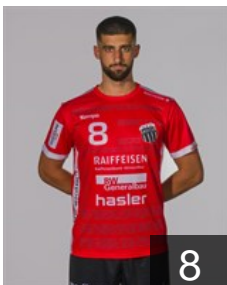

 SUI

Ruh Dominik

Position: Right Back
Place of birth: Ramsen SH
Date of birth: 05.05.2003
Height: 194 cm
Weight: 86 kg

 SUI

Tynowski Cédrie

Position: Right Wing
Place of birth: Genf GE
Date of birth: 21.09.1996
Height: 185 cm
Weight: 85 kg

 SUI

Wipf Dennis

Position: Goalkeeper
Place of birth: Zürich ZH
Date of birth: 12.01.1999
Height: 193 cm
Weight: 89 kg

Left Club

 MNE

Dragasevic Arsenije

Position: Left Back
Place of birth: Pljevlja
Date of birth: 18.07.2002
Height: 202 cm
Weight: 94 kg
Left Club on 13.02.2024