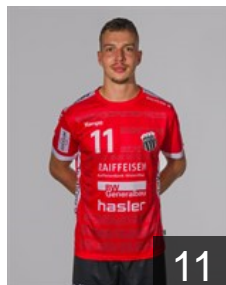

SUI

Rellstab Tim

Position: Left Back
Place of birth: Zürich
Date of birth: 16.07.2001
Height: 202 cm
Weight: 96 kg