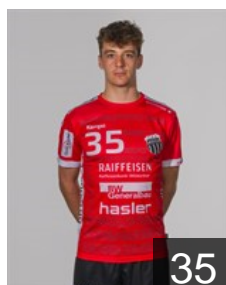

SUI
Noam Leopold
Position: Left Wing
Place of birth: Thun BE
Date of birth: 17.07.2002
Height: 186 cm
Weight: 86 kg
Left Club on 27.06.2024