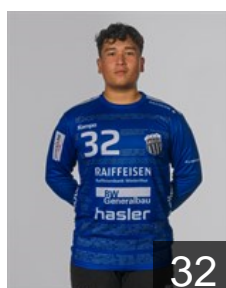

Baumann Tazio

Position: Left Wing
Place of birth: Winterthur
Date of birth: 24.04.2004
Height: 185 cm
Weight: 85 kg

Bräm Joël

Position: Left Wing
Place of birth: Schneisingen AG
Date of birth: 18.10.1996
Height: 186 cm
Weight: 88 kg

Bühlmann Gian-Luca

Position: Centre Back
Place of birth: Eschenbach LU
Date of birth: 15.02.2002
Height: 178 cm
Weight: 82 kg

Dörflinger Henri

Position: Line Player
Place of birth: Winterthur ZH
Date of birth: 30.10.2002
Height: 187 cm
Weight: 96 kg

Heer Lukas

Position: Left Back
Place of birth: Malters LU
Date of birth: 26.06.1998
Height: 200 cm
Weight: 98 kg

Jud Kevin

Position: Centre Back
Place of birth: Benken SG
Date of birth: 04.12.1992
Height: 183 cm
Weight: 75 kg

Kusnandar Ramon

Position: Goalkeeper
Place of birth: Zürich
Date of birth: 28.06.2005
Height: 176 cm
Weight: 93 kg

Lioi Alessio

Position: Centre Back
Place of birth: Ermatingen TG
Date of birth: 20.10.2003
Height: 178 cm
Weight: 73 kg