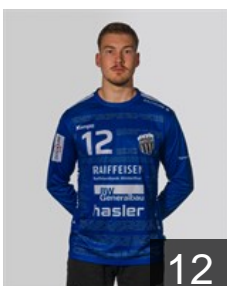

 SUI

Rinderknecht Laurin

Position: Centre Back
Place of birth: Zurich
Date of birth: 20.08.2002
Height: 182 cm
Weight: 84 kg

 SUI

Romer Mischa

Position: Left Back
Place of birth: Winterthur
Date of birth: 11.01.2004
Height: 194 cm
Weight: 95 kg

 SUI

Ruh Dominik

Position: Right Back
Place of birth: Ramsen SH
Date of birth: 05.05.2003
Height: 194 cm
Weight: 86 kg

 SUI

Tynowski Cédrie

Position: Right Wing
Place of birth: Genf GE
Date of birth: 21.09.1996
Height: 185 cm
Weight: 85 kg

 SUI

Wipf Dennis

Position: Goalkeeper
Place of birth: Zürich ZH
Date of birth: 12.01.1999
Height: 193 cm
Weight: 89 kg

Left Club

 MNE

Dragasevic Arsenije

Position: Left Back
Place of birth: Pljevlja
Date of birth: 18.07.2002
Height: 202 cm
Weight: 94 kg
Left Club on 13.02.2024