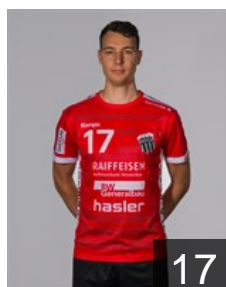

Heer Lukas

Position: Left Back
Place of birth: Malters LU
Date of birth: 26.06.1998
Height: 200 cm
Weight: 98 kg