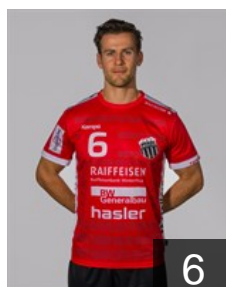

SUI

Tynowski Cédrie

Position: Right Wing
Place of birth: Genf GE
Date of birth: 21.09.1996
Height: 185 cm
Weight: 85 kg