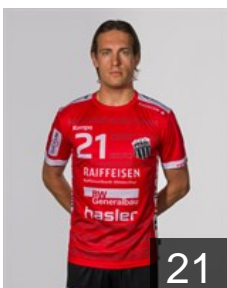

CLUB COMPETITIONS - DELEGATION LIST

EHF European League Men 2023/24

 SUI Pfadi Winterthur Handball - Players

Ahmetasevic Admir

Position: Goalkeeper
Place of birth: Gracanica
Date of birth: 05.06.1994
Height: 195 cm
Weight: 95 kg

Baumann Tazio

Position: Left Wing
Place of birth: Winterthur
Date of birth: 24.04.2004
Height: 185 cm
Weight: 85 kg

Bräm Joël

Position: Left Wing
Place of birth: Schneisingen AG
Date of birth: 18.10.1996
Height: 186 cm
Weight: 88 kg