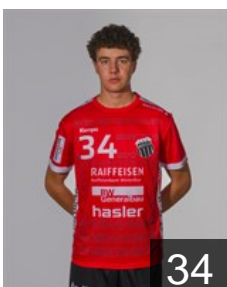

Lioi Leandro

Position: Right Wing
Place of birth: Weinfelden
Date of birth: 31.03.2002
Height: 178 cm
Weight: 78 kg

Mierzwa Niclas

Position: Left Wing
Place of birth: Winterthur
Date of birth: 24.10.2006
Height: 183 cm
Weight: 75 kg

 SUI

Rinderknecht Laurin

Position: Centre Back
Place of birth: Zurich
Date of birth: 20.08.2002
Height: 182 cm
Weight: 84 kg

 SUI

Romer Mischa

Position: Left Back
Place of birth: Winterthur
Date of birth: 11.01.2004
Height: 194 cm
Weight: 95 kg