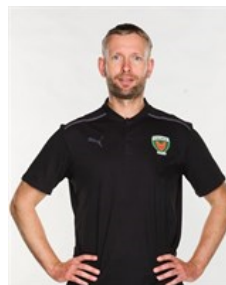

 GER

Reichardt William

Position: Left Back
Place of birth: Güstrow
Date of birth: 23.04.2006
Height: 194 cm
Weight: 93 kg
late entry on 04.12.2023

TEAM OFFICIALS

 GER

Bentzin Jürgen

Doctor
Date of birth: 18.02.1957