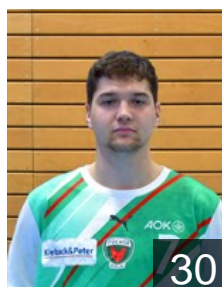

GER

Budde Florian

Position: Right Back
Place of birth: Salzburg
Date of birth: 15.03.2005
Height: 184 cm
Weight: 81 kg

SWE

Darj Max

Position: Line Player
Place of birth: Masthuggs
Date of birth: 27.09.1991
Height: 191 cm
Weight: 96 kg