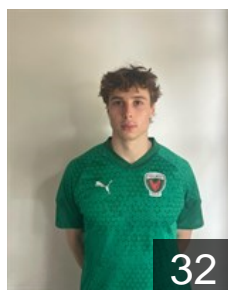

DEN

Gidse Mathias

Position: Right Back
Place of birth: Herning
Date of birth: 08.02.1999
Height: 190 cm
Weight: 89 kg

GER

Grundmann Maximilian

Position: Goalkeeper
Place of birth:
Date of birth: 27.05.2005
Height: 194 cm
Weight: 98 kg

GER

Jacobs Jann Keno

Position: Line Player
Place of birth: Jever
Date of birth: 27.03.2002
Height: 192 cm
Weight: 100 kg

CLUB COMPETITIONS - DELEGATION LIST

EHF European League Men 2023/24

 GER Füchse Berlin - Players

 RUS

Kireev Victor

Position: Goalkeeper
Place of birth: Oblast Pensa
Date of birth: 05.05.1987
Height: 190 cm
Weight: 98 kg

 GER

Kix Marvin

Position: Centre Back
Place of birth: Hamburg
Date of birth: 27.07.2002
Height: 186 cm
Weight: 88 kg

 CRO

Kopljar Marko

Position: Right Back
Place of birth: Pozega
Date of birth: 12.02.1986
Height: 210 cm
Weight: 108 kg

 GER

Langhoff Matthes

Position: Left Back
Place of birth: Neubrandenburg
Date of birth: 30.03.2002
Height: 192 cm
Weight: 90 kg