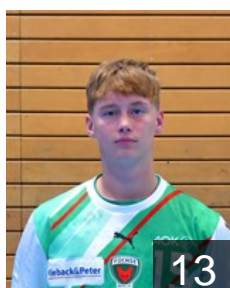

 GER

Ludwig Lasse

Position: Goalkeeper
Place of birth: Achern
Date of birth: 29.09.2002
Height: 194 cm
Weight: 95 kg

 SRB

Marsenic Mijajlo

Position: Line Player
Place of birth: Berane
Date of birth: 09.03.1993
Height: 202 cm
Weight: 108 kg

 GER

Mart Felix

Position: Centre Back
Place of birth: Brandenburg an
Date of birth: 12.07.2004
Height: 185 cm
Weight: 80 kg

 SRB

Milosavljev Dejan

Position: Goalkeeper
Place of birth: Pancevo
Date of birth: 16.03.1996
Height: 196 cm
Weight: 135 kg