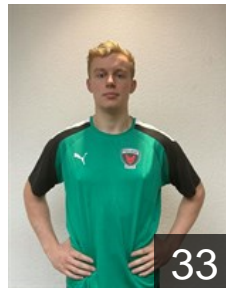

 GER

Mohr Lucas

Position: Left Back
Place of birth: Potsdam
Date of birth: 24.12.2002
Height: 192 cm
Weight: 95 kg

 POL

Nowak Marcel

Position: Right Back
Place of birth: Berlin
Date of birth: 07.02.2002
Height: 194 cm
Weight: 97 kg

CLUB COMPETITIONS - DELEGATION LIST

EHF European League Men 2023/24

 GER Füchse Berlin - Players

 GER

Orlov Maxim

Position: Left Back
Place of birth: Kreuztal
Date of birth: 01.03.2002
Height: 195 cm
Weight: 98 kg

 GER

Sauter Moritz

Position: Centre Back
Place of birth: Augsburg
Date of birth: 03.01.2003
Height: 194 cm
Weight: 97 kg

 SWE

Tollbring Jerry

Position: Left Wing
Place of birth: Rimbo
Date of birth: 13.09.1995
Height: 182 cm
Weight: 80 kg