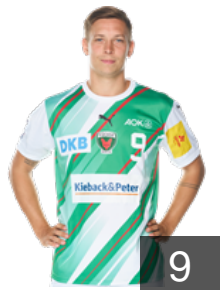

SWE

Tollbring Jerry

Position: Left Wing
Place of birth: Rimbo
Date of birth: 13.09.1995
Height: 182 cm
Weight: 80 kg