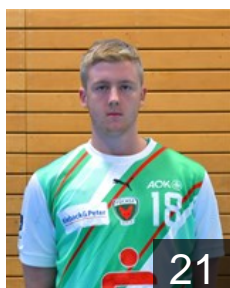

 GER

Mart Felix

Position: Centre Back
Place of birth: Brandenburg an
Date of birth: 12.07.2004
Height: 185 cm
Weight: 80 kg

 SRB

Milosavljev Dejan

Position: Goalkeeper
Place of birth: Pancevo
Date of birth: 16.03.1996
Height: 196 cm
Weight: 135 kg

 GER

Mohr Lucas

Position: Left Back
Place of birth: Potsdam
Date of birth: 24.12.2002
Height: 192 cm
Weight: 95 kg

 POL

Nowak Marcel

Position: Right Back
Place of birth: Berlin
Date of birth: 07.02.2002
Height: 194 cm
Weight: 97 kg