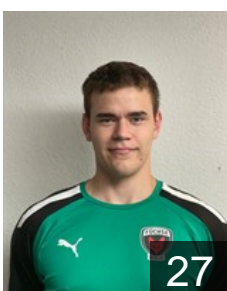

CLUB COMPETITIONS - DELEGATION LIST

EHF European League Men 2023/24

 GER Füchse Berlin - Players

DEN

Andersson L.

Position: Left Back
Place of birth: Kopenhagen
Date of birth: 11.03.1994
Height: 196 cm
Weight: 102 kg

FAR

av Teigum Hákun West

Position: Right Wing
Place of birth: Thorshavn
Date of birth: 19.02.2002
Height: 189 cm
Weight: 96 kg

GER

Beneke Max

Position: Right Back
Place of birth: Greifswald
Date of birth: 27.05.2003
Height: 205 cm
Weight: 102 kg

GER

Budde Florian

Position: Right Back
Place of birth: Salzburg
Date of birth: 15.03.2005
Height: 184 cm
Weight: 81 kg

SWE

Darj Max

Position: Line Player
Place of birth: Masthuggs
Date of birth: 27.09.1991
Height: 191 cm
Weight: 96 kg