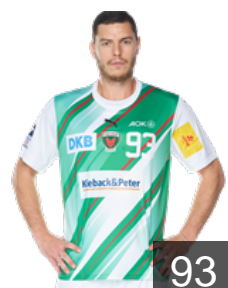

SRB

Marsenic Mijajlo

Position: Line Player
Place of birth: Berane
Date of birth: 09.03.1993
Height: 202 cm
Weight: 108 kg