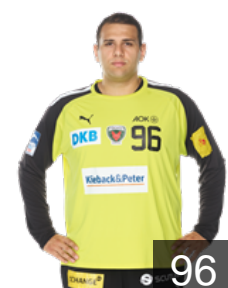

 GER

Lichtlein Nils

Position: Centre Back
Place of birth: Regensburg
Date of birth: 31.07.2002
Height: 183 cm
Weight: 76 kg

 DEN

Lindberg Hans

Position: Right Wing
Place of birth: Hoje-Taastrup
Date of birth: 01.08.1981
Height: 188 cm
Weight: 88 kg

 GER

Ludwig Lasse

Position: Goalkeeper
Place of birth: Achern
Date of birth: 29.09.2002
Height: 194 cm
Weight: 95 kg

 SRB

Marsenic Mijajlo

Position: Line Player
Place of birth: Berane
Date of birth: 09.03.1993
Height: 202 cm
Weight: 108 kg

 GER

Mart Felix

Position: Centre Back
Place of birth: Brandenburg an
Date of birth: 12.07.2004
Height: 185 cm
Weight: 80 kg

 SRB

Milosavljev Dejan

Position: Goalkeeper
Place of birth: Pancevo
Date of birth: 16.03.1996
Height: 196 cm
Weight: 135 kg