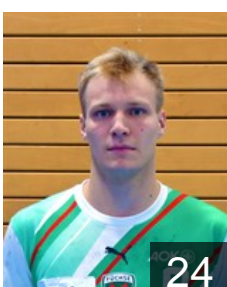

GER

Fuhrmann Sören

Position: Right Back
Place of birth: Bremen
Date of birth: 06.09.2002
Height: 198 cm
Weight: 98 kg