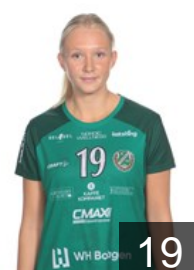

## Sandgren Jenny Caroline

Position: Goalkeeper

Place of birth: Göteborg

Date of birth: 16.08.1994

Height: 169 cm

SWE

## Sandgren Svea

Position: Left Wing

Place of birth: Göteborg

Date of birth: 30.05.2005

Height: 164 cm

SWE

## Sjöberg Ella

Position: Centre Back

Place of birth: Stockholm

Date of birth: 07.12.2001

Height: 174 cm

SWE

## Wallin Moa

Position: Right Back

Place of birth: Örebro

Date of birth: 19.05.2005

Height: 182 cm

SWE