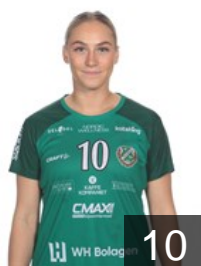

# CLUB COMPETITIONS - DELEGATION LIST

EHF European League Women 2023/24

 SWE Önnereds HK - Players

DEN

## Aabech Siw

Position: Centre Back  
Place of birth: Albertslund  
Date of birth: 30.04.1997  
Height: 168 cm

SWE

## Boqvist Moa

Position: Right Back  
Place of birth: Gothenburg  
Date of birth: 04.04.2001  
Height: 177 cm

SWE

## Hubbert Natalie

Position: Right Wing  
Place of birth: Borlänge  
Date of birth: 07.03.2004  
Height: 165 cm

SWE