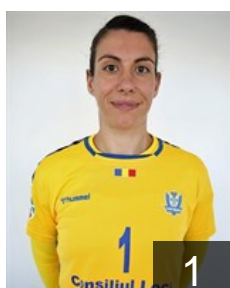

Chetraru Andreea Bianca

Position: Goalkeeper
Place of birth: Calarasi
Date of birth: 05.12.2000
Height: 176 cm

 ROU

Chiricuta Andreea Eliza

Position: Left Wing
Place of birth: Buzau
Date of birth: 27.02.1994
Height: 166 cm

 ROU

Chirita Bianca Stefania

Position: Line Player
Place of birth: Slatina
Date of birth: 16.11.2000
Height: 168 cm

 ROU

Ciolan Ana Catalina

Position: Line Player
Place of birth: Vaslui
Date of birth: 29.09.1992
Height: 177 cm

 ROU

Cotet Mirabela Gabriela

Position: Line Player
Place of birth: Braila
Date of birth: 27.02.2001
Height: 176 cm

 BUL

Dzhukeva E.

Position: Goalkeeper
Place of birth: Dupnitsa
Date of birth: 08.05.1988
Height: 185 cm

 ROU

Fratilescu Gavrilă A.

Position: Centre Back
Place of birth: Bucuresti
Date of birth: 16.06.1995
Height: 170 cm

 ROU

Ilie Florenta Dorina

Position: Right Back
Place of birth: Bucuresti
Date of birth: 21.07.1996
Height: 171 cm