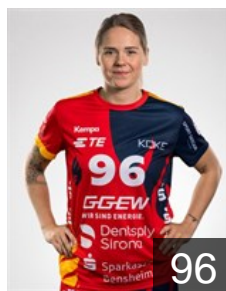

 GER

Soffel Alicia

Position: Left Back
Place of birth: Meisenheim
Date of birth: 11.02.1999
Height: 176 cm

 NED

van Beurden Helen

Position: Goalkeeper
Place of birth: Breda
Date of birth: 09.01.1991
Height: 184 cm

 NED

van Gulik Sarah

Position: Centre Back
Place of birth: Zoetermeer
Date of birth: 19.02.1990
Height: 176 cm

 NED

Visser Dionne

Position: Line Player
Place of birth: Vlaardingen
Date of birth: 29.10.1996
Height: 168 cm