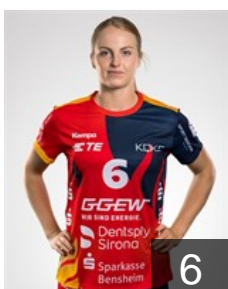

 GER

Soffel Alicia

Position: Left Back
Place of birth: Meisenheim
Date of birth: 11.02.1999
Height: 176 cm

 NED

van Beurden Helen

Position: Goalkeeper
Place of birth: Breda
Date of birth: 09.01.1991
Height: 184 cm

 NED

van Gulik Sarah

Position: Centre Back
Place of birth: Zoetermeer
Date of birth: 19.02.1990
Height: 176 cm

 NED

Visser Dionne

Position: Line Player
Place of birth: Vlaardingen
Date of birth: 29.10.1996
Height: 168 cm

 GER

Ziercke Mia

Position: Left Wing
Place of birth: Minden
Date of birth: 31.12.2003
Height: 171 cm

Left Club

 GER

Kockel Leonie

Position: Right Back
Place of birth: Witten
Date of birth: 20.01.2000
Height: 174 cm