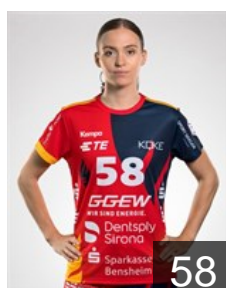

CLUB COMPETITIONS - DELEGATION LIST

EHF European League Women 2023/24

 GER HSG Bensheim/Auerbach Flames - Players

 GER
Agwunedu Ndidi-Silvia
Position: Left Wing
Place of birth: Bielefeld
Date of birth: 04.01.2000
Height: 173 cm

 GER
Berger Amelie
Position: Right Wing
Place of birth: Tübingen
Date of birth: 22.07.1999
Height: 170 cm

 GER
Coors Tabea
Position: Goalkeeper
Place of birth: Darmstadt
Date of birth: 16.09.2003
Height: 174 cm

 NED
Dekker Sarah
Position: Right Wing
Place of birth:
Date of birth: 08.03.2001
Height: 169 cm

 GER
Ewald Sophia Marie
Position: Line Player
Place of birth: Landshut
Date of birth: 26.04.2005
Height: 183 cm

 CGO
Fehr Vanessa
Position: Goalkeeper
Place of birth: Aachen
Date of birth: 13.09.1997
Height: 170 cm

 GER
Friedberger Lisa
Position: Centre Back
Place of birth: Heidelberg
Date of birth: 23.02.1997
Height: 174 cm