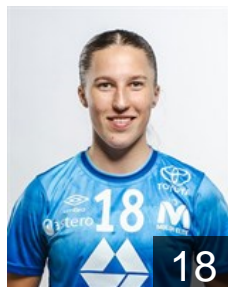

CLUB COMPETITIONS - DELEGATION LIST

EHF European League Women 2023/24

 NOR Molde Elite - Players

 NOR

Alver Christine

Position: Centre Back
Place of birth: Bergen
Date of birth: 16.07.2000
Height: 166 cm

 NOR

Dalen Torine

Position: Left Wing
Place of birth: Ålesund
Date of birth: 05.03.2002
Height: 166 cm

 NOR

Glasø Christine

Position: Line Player
Place of birth: Bærum
Date of birth: 11.05.1999
Height: 179 cm

 NOR

Position: Centre Back
Place of birth: Veszprém
Date of birth: 12.06.2002
Height: 171 cm

 NOR

Nypan Johanne

Position: Right Back
Place of birth: Kristiansand
Date of birth: 25.06.2003
Height: 171 cm

 NOR

Obaidli Sherin