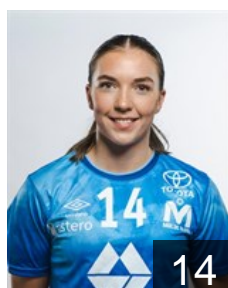

Gussiås Lise

Position: Goalkeeper
Place of birth: Molde
Date of birth: 02.02.2004
Height: 177 cm

 NOR

Halle Lisa

Position: Line Player
Place of birth: Molde
Date of birth: 21.04.2004
Height: 171 cm

 HUN

Kajdon Blanka

Position: Centre Back
Place of birth: Veszprém
Date of birth: 12.06.2002
Height: 171 cm

 NOR

Nypan Johanne

Position: Right Back
Place of birth: Kristiansand
Date of birth: 25.06.2003
Height: 171 cm

 NOR

Obaidli Sherin

Position: Line Player
Place of birth: Molde
Date of birth: 27.10.1992
Height: 173 cm

 NOR

Øyerhamn Rikke

Position: Back
Place of birth: Bergen
Date of birth: 23.08.2000
Height: 176 cm

 NOR

Rekdal Silje

Position: Centre Back
Place of birth: Molde
Date of birth: 17.07.2004
Height: 178 cm

 NOR

Sand Runa

Position: Left Back
Place of birth: Trondheim
Date of birth: 23.11.2000
Height: 182 cm

 NOR

Stangvik Ine

Position: Goalkeeper
Place of birth: Oslo
Date of birth: 04.04.1990
Height: 179 cm

CLUB COMPETITIONS - DELEGATION LIST