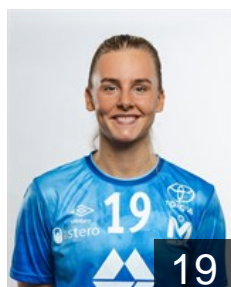

EHF European League Women 2023/24

 NOR Molde Elite - Players

 NOR

Stensrud Mie

Position: Left Back
Place of birth: Lillehammer
Date of birth: 19.05.2002
Height: 178 cm

 NED

Steverink Romé Celine

Position: Right Wing
Place of birth: Deventer
Date of birth: 22.07.2002
Height: 171 cm

 NOR

Strand Mia Kristine

Position: Right Wing
Place of birth: Trondheim
Date of birth: 27.04.2001
Height: 167 cm

 CZE

Šustácková Markéta

Position: Right Back
Place of birth: Neratovice
Date of birth: 09.04.1997
Height: 175 cm

 NOR

Vatne Celina

Position: Left Back
Place of birth: Kristiansand
Date of birth: 20.01.2002
Height: 183 cm

Left Club

 NOR

Danielsen Hege Holgersen

Position: Line Player
Place of birth: Stavanger
Date of birth: 03.09.1990
Height: 173 cm

49

late entry on 08.11.2023

 DEN

Rømer Mathilde

Position: Goalkeeper
Place of birth: København
Date of birth: 19.04.2003
Height: 180 cm

Left Club on 31.05.2024

CLUB COMPETITIONS - DELEGATION LIST

EHF European League Women 2023/24