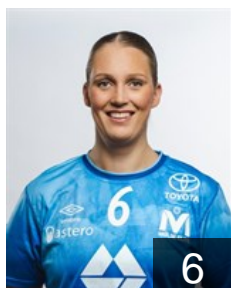

CLUB COMPETITIONS - DELEGATION LIST

EHF European League Women 2023/24

 NOR Molde Elite - Players

 NOR

Alver Christine

Position: Centre Back
Place of birth: Bergen
Date of birth: 16.07.2000
Height: 166 cm

 NOR

Dalen Torine

Position: Left Wing
Place of birth: Ålesund
Date of birth: 05.03.2002
Height: 166 cm

 NOR

Glasø Christine

Position: Line Player
Place of birth: Bærum
Date of birth: 11.05.1999
Height: 179 cm

 NOR