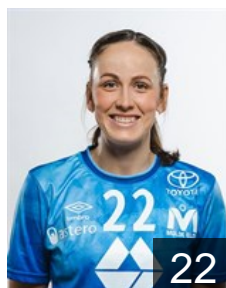

 NOR

Sand Runa

Position: Left Back
Place of birth: Trondheim
Date of birth: 23.11.2000
Height: 182 cm

 NOR

Stangvik Ine

Position: Goalkeeper
Place of birth: Oslo
Date of birth: 04.04.1990
Height: 179 cm

CLUB COMPETITIONS - DELEGATION LIST

EHF European League Women 2023/24

 NOR Molde Elite - Players

 NOR

Stensrud Mie

Position: Left Back
Place of birth: Lillehammer
Date of birth: 19.05.2002
Height: 178 cm

 NED

Steverink Romé Celine

Position: Right Wing
Place of birth: Deventer
Date of birth: 22.07.2002
Height: 171 cm

 NOR

Strand Mia Kristine

Position: Right Wing
Place of birth: Trondheim
Date of birth: 27.04.2001
Height: 167 cm

 CZE

Šustácková Markéta

Position: Right Back
Place of birth: Neratovice
Date of birth: 09.04.1997
Height: 175 cm

 NOR

Vatne Celina

Position: Left Back
Place of birth: Kristiansand
Date of birth: 20.01.2002
Height: 183 cm

Left Club

 NOR

Danielsen Hege Holgersen

Position: Line Player
Place of birth: Stavanger
Date of birth: 03.09.1990
Height: 173 cm