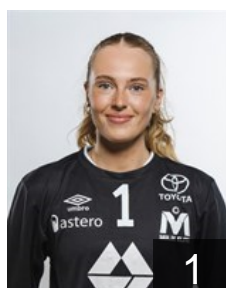

 NOR

Strand Mia Kristine

Position: Right Wing
Place of birth: Trondheim
Date of birth: 27.04.2001
Height: 167 cm

 CZE

Šustácková Markéta

Position: Right Back
Place of birth: Neratovice
Date of birth: 09.04.1997
Height: 175 cm

 NOR

Vatne Celina

Position: Left Back
Place of birth: Kristiansand
Date of birth: 20.01.2002
Height: 183 cm

Left Club

 NOR

Danielsen Hege Holgersen

Position: Line Player
Place of birth: Stavanger
Date of birth: 03.09.1990
Height: 173 cm

49

late entry on 08.11.2023

 DEN

Rømer Mathilde

Position: Goalkeeper
Place of birth: København
Date of birth: 19.04.2003
Height: 180 cm

Left Club on 31.05.2024

CLUB COMPETITIONS - DELEGATION LIST

EHF European League Women 2023/24