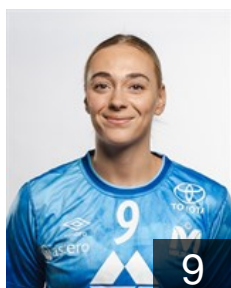

Position: Centre Back
Place of birth: Veszprém
Date of birth: 12.06.2002
Height: 171 cm

 NOR

Nypan Johanne

Position: Right Back
Place of birth: Kristiansand
Date of birth: 25.06.2003
Height: 171 cm

 NOR

Obaidli Sherin

Position: Line Player
Place of birth: Molde
Date of birth: 27.10.1992
Height: 173 cm

 NOR

Øyerhamn Rikke

Position: Back
Place of birth: Bergen
Date of birth: 23.08.2000
Height: 176 cm

 NOR

Rekdal Silje

Position: Centre Back
Place of birth: Molde
Date of birth: 17.07.2004
Height: 178 cm

 NOR

Sand Runa

Position: Left Back
Place of birth: Trondheim
Date of birth: 23.11.2000
Height: 182 cm

 NOR

Stangvik Ine

Position: Goalkeeper
Place of birth: Oslo
Date of birth: 04.04.1990
Height: 179 cm

CLUB COMPETITIONS - DELEGATION LIST