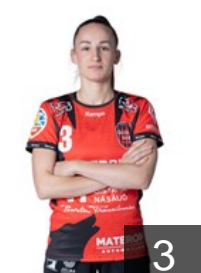

 ROU

Mezei Maria Noemi

Position: Line Player
Place of birth: Timisoara
Date of birth: 12.01.2004
Height: 176 cm

 FRA

Niombla Gnonsiane

Position: Centre Back
Place of birth: Villeurbanne
Date of birth: 09.07.1990
Height: 173 cm

 POL

Nosek Natalia

Position: Right Back
Place of birth: Krakow
Date of birth: 20.04.1998
Height: 180 cm

 ROU

Perianu Alexandra Sorina

Position: Goalkeeper
Place of birth: Braila
Date of birth: 17.04.2003
Height: 184 cm

 CRO

Posavec Paula

Position: Left Wing
Place of birth: Cakovec
Date of birth: 26.08.1996
Height: 170 cm

 ROU

Pristavita Ioana Laura

Position: Centre Back
Place of birth: Bistrita
Date of birth: 20.07.1989
Height: 175 cm

 ROU

Seraficeanu Sonia Mariana

Position: Right Wing
Place of birth: Hunedoara
Date of birth: 25.07.1997
Height: 174 cm

 ROU

Stoleru Carmen Dumitrita

Position: Centre Back
Place of birth: Piatra Neamt
Date of birth: 11.10.1986
Height: 174 cm