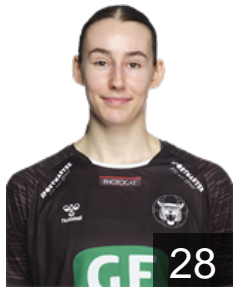

 DEN

Navne Emma Ejrup

Position: Centre Back
Place of birth: Nakskov
Date of birth: 18.12.1997
Height: 175 cm

 DEN

Nickelsen Martha

Position: Left Back
Place of birth: Aalborg
Date of birth: 22.07.2005
Height: 178 cm

 NED

Schanssema Bianca

Position: Goalkeeper
Place of birth: Westland
Date of birth: 06.01.2005
Height: 190 cm

30

CLUB COMPETITIONS - DELEGATION LIST

EHF European League Women 2023/24

DEN København Håndbold - Players

SUI

Schmid Tabea

Position: Line Player
Place of birth: Thundorf TG
Date of birth: 14.08.2003
Height: 178 cm

DEN

Skøtt Clara

Position: Right Wing
Place of birth: Køge
Date of birth: 25.12.2002
Height: 173 cm

DEN

Thomsen Clara Skyum

Position: Right Back
Place of birth: Nyborg
Date of birth: 27.08.2001
Height: 175 cm

SWE

Thörn Martina Helene

Position: Goalkeeper
Place of birth: Västerås
Date of birth: 21.02.1991
Height: 179 cm