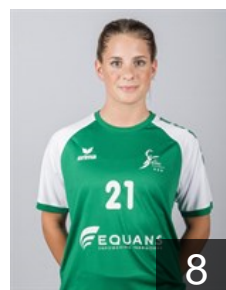

 SUI

Altherr Malin

Position: Right Back
Place of birth: Speicher
Date of birth: 14.02.2003
Height: 173 cm

 SUI

Arpagaus Leonie

Position: Centre Back
Place of birth: St. Gallen
Date of birth: 11.09.2004
Height: 162 cm

 AUT

Baljak Lorena

Position: Right Back
Place of birth: Bregenz
Date of birth: 24.10.2006
Height: 162 cm

 SUI

Bitzi Aurora

Position: Left Back
Place of birth: St. Gallen
Date of birth: 05.07.2006
Height: 183 cm

 SUI

Bommer Jill

Position: Left Wing
Place of birth: St. Gallen
Date of birth: 02.08.2004
Height: 164 cm

 SUI

Coker Clairebel

Position: Left Back
Place of birth: St. Gallen
Date of birth: 21.02.2005
Height: 179 cm

 SUI

Dokovic Sladana

Position: Goalkeeper
Place of birth: St. Gallen
Date of birth: 22.07.1995
Height: 177 cm

 SUI

Fuchs Tiziana

Position: Right Wing
Place of birth: Frauenfeld
Date of birth: 17.05.2004
Height: 173 cm