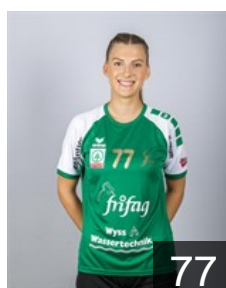

 SUI

Lüscher Stéphanie

Position: Left Wing
Place of birth: Muhen
Date of birth: 21.12.1999
Height: 170 cm

 SUI

Mosimann Yara

Position: Back
Place of birth: Sumiswald
Date of birth: 10.05.2004
Height: 174 cm

 KOS

Mustafa Dafina

Position: Line Player
Place of birth:
Date of birth: 22.07.2003
Height: -

 CRO

Pavic Martina

Position: Line Player
Place of birth: Bjelovar
Date of birth: 28.10.1988
Height: 176 cm

 SUI

Schildknecht Anja

Position: Goalkeeper
Place of birth: St. Gallen
Date of birth: 05.01.2003
Height: 176 cm

 SUI

Schlachter Fabia

Position: Goalkeeper
Place of birth: Rorschach
Date of birth: 13.05.1996
Height: 178 cm

 SUI

Schnider Ursina

Position: Left Back
Place of birth: Winterthur
Date of birth: 27.11.2005
Height: 169 cm

 SUI

Simova Katarina

Position: Left Back
Place of birth: St. Gallen
Date of birth: 23.03.2002
Height: 182 cm

 SUI

Stark Joelle