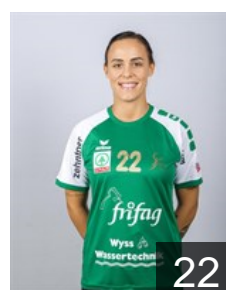

 SUI

Bommer Jill

Position: Left Wing
Place of birth: St. Gallen
Date of birth: 02.08.2004
Height: 164 cm

 SUI

Coker Clairebel

Position: Left Back
Place of birth: St. Gallen
Date of birth: 21.02.2005
Height: 179 cm

 SUI

Dokovic Sladana

Position: Goalkeeper
Place of birth: St. Gallen
Date of birth: 22.07.1995
Height: 177 cm

 SUI

Fuchs Tiziana

Position: Right Wing
Place of birth: Frauenfeld
Date of birth: 17.05.2004
Height: 173 cm

 POL

Gutkowska Kinga

Position: Centre Back
Place of birth: Kwidzyn
Date of birth: 14.06.1995
Height: 165 cm

 SUI

Hess Dimitra

Position: Left Wing
Place of birth: Radelfingen
Date of birth: 14.08.2000
Height: 165 cm