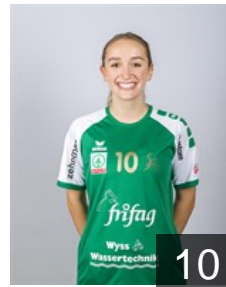

CLUB COMPETITIONS - DELEGATION LIST

EHF European League Women 2023/24

 SUI LC Brühl Handball - Players

 SUI

Ackermann Mirjam

Position: Line Player
Place of birth: Glarus Nord
Date of birth: 20.01.1998
Height: 168 cm

 SUI

Altherr Malin

Position: Right Back
Place of birth: Speicher
Date of birth: 14.02.2003
Height: 173 cm

 SUI

Arpagaus Leonie

Position: Centre Back
Place of birth: St. Gallen
Date of birth: 11.09.2004
Height: 162 cm