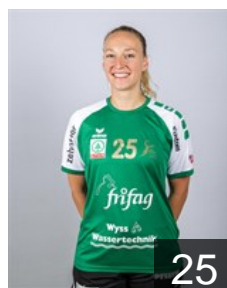

Position: Right Wing
Place of birth: Lustenau
Date of birth: 14.06.1997
Height: 174 cm

 SUI

Usik Alexandra

Position: Line Player
Place of birth:
Date of birth: 03.07.2006
Height: 179 cm

CLUB COMPETITIONS - DELEGATION LIST

EHF European League Women 2023/24

 SUI LC Brühl Handball - Players

 SUI

Wolff Laurentia

Position: Centre Back
Place of birth: Zürich
Date of birth: 19.08.2003
Height: 172 cm

 SUI

Zürni Angela

Position: Left Back
Place of birth: Laufenburg
Date of birth: 09.10.1997
Height: 177 cm

Left Club

 SVK

Skoricova Petra

Position: Right Back
Place of birth: Nitra
Date of birth: 16.07.1999
Height: 182 cm

Left Club on 31.05.2024

TEAM OFFICIALS

 SUI

Bertschinger Roger