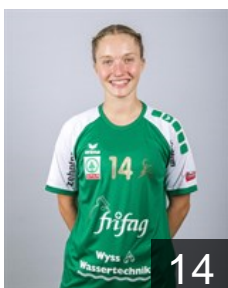

Position: Goalkeeper
Place of birth: St. Gallen
Date of birth: 22.10.2004
Height: 164 cm

 SUI

Stojkovic Helena

Position: Left Wing
Place of birth: Wil
Date of birth: 01.01.2005
Height: 165 cm

 AUT

Tomasini Fabienne

Position: Right Wing
Place of birth: Lustenau
Date of birth: 14.06.1997
Height: 174 cm

 SUI

Usik Alexandra

Position: Line Player
Place of birth:
Date of birth: 03.07.2006
Height: 179 cm

CLUB COMPETITIONS - DELEGATION LIST

EHF European League Women 2023/24

 SUI LC Brühl Handball - Players

 SUI

Wolff Laurentia

Position: Centre Back
Place of birth: Zürich
Date of birth: 19.08.2003
Height: 172 cm

 SUI

Zürni Angela

Position: Left Back
Place of birth: Laufenburg
Date of birth: 09.10.1997
Height: 177 cm