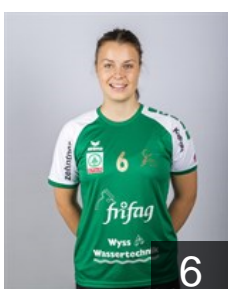

Position: Right Wing
Place of birth: Lustenau
Date of birth: 14.06.1997
Height: 174 cm

 SUI

Usik Alexandra

Position: Line Player
Place of birth:
Date of birth: 03.07.2006
Height: 179 cm

CLUB COMPETITIONS - DELEGATION LIST

EHF European League Women 2023/24

 SUI LC Brühl Handball - Players

 SUI

Wolff Laurentia

Position: Centre Back
Place of birth: Zürich
Date of birth: 19.08.2003
Height: 172 cm

 SUI

Zürni Angela

Position: Left Back
Place of birth: Laufenburg
Date of birth: 09.10.1997
Height: 177 cm

Left Club

 SVK

Skoricova Petra

Position: Right Back
Place of birth: Nitra
Date of birth: 16.07.1999
Height: 182 cm

Left Club on 31.05.2024

TEAM OFFICIALS

 SUI

Bertschinger Roger