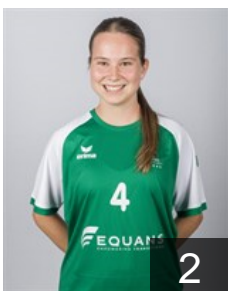

CLUB COMPETITIONS - DELEGATION LIST

EHF European League Women 2023/24

 SUI LC Brühl Handball - Players

 SUI

Ackermann Mirjam

Position: Line Player
Place of birth: Glarus Nord
Date of birth: 20.01.1998
Height: 168 cm

 SUI

Altherr Malin

Position: Right Back
Place of birth: Speicher
Date of birth: 14.02.2003
Height: 173 cm

 SUI

Arpagaus Leonie

Position: Centre Back
Place of birth: St. Gallen
Date of birth: 11.09.2004
Height: 162 cm

 AUT

Baljak Lorena

Position: Right Back
Place of birth: Bregenz
Date of birth: 24.10.2006
Height: 162 cm

 SUI

Bitzi Aurora

Position: Left Back
Place of birth: St. Gallen
Date of birth: 05.07.2006
Height: 183 cm