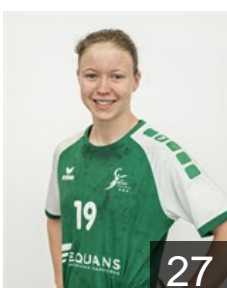

 SUI

Lüscher Stéphanie

Position: Left Wing
Place of birth: Muhen
Date of birth: 21.12.1999
Height: 170 cm

 SUI

Mosimann Yara

Position: Back
Place of birth: Sumiswald
Date of birth: 10.05.2004
Height: 174 cm

 KOS

Mustafa Dafina

Position: Line Player
Place of birth:
Date of birth: 22.07.2003
Height: -

 CRO

Pavic Martina

Position: Line Player
Place of birth: Bjelovar
Date of birth: 28.10.1988
Height: 176 cm

 SUI

Schildknecht Anja

Position: Goalkeeper
Place of birth: St. Gallen
Date of birth: 05.01.2003
Height: 176 cm

 SUI

Schlachter Fabia

Position: Goalkeeper
Place of birth: Rorschach
Date of birth: 13.05.1996
Height: 178 cm

 SUI

Schnider Ursina

Position: Left Back
Place of birth: Winterthur
Date of birth: 27.11.2005
Height: 169 cm

 SUI

Simova Katarina

Position: Left Back
Place of birth: St. Gallen
Date of birth: 23.03.2002
Height: 182 cm

 SUI

Stark Joelle