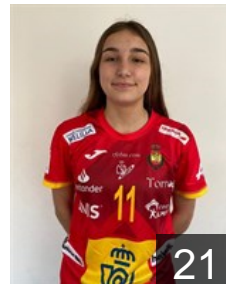

 **ESP**

Fernandez Robles Virginia

Position: Goalkeeper
Place of birth: Málaga
Date of birth: 06.03.1989
Height: 171 cm

 **ESP**

Jiménez Martín Belén

Position: Right Wing
Place of birth: Málaga
Date of birth: 28.03.2006
Height: 160 cm

 **ESP**

López Jiménez Esperanza

Position: Back
Place of birth: Málaga
Date of birth: 04.04.1992
Height: 157 cm

 **ESP**

López Jiménez Soledad

Position: Left Wing
Place of birth: Málaga
Date of birth: 04.04.1992
Height: 162 cm

 **BRA**

Pessoa Constantino G.

Position: Right Back
Place of birth: Sao Paulo
Date of birth: 01.07.1994
Height: 170 cm

 **ESP**

Piñeira Calero Bárbara

Position: Back
Place of birth: Málaga
Date of birth: 21.04.2002
Height: 174 cm

 **ESP**

Sánchez Cano Laura

Position: Left Wing
Place of birth: Málaga
Date of birth: 05.05.2002
Height: 167 cm

 **ESP**

Torres Cabello Elena

Position: Left Wing
Place of birth: Puente Genil
Date of birth: 23.03.2006
Height: 175 cm