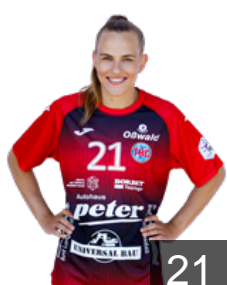

Position: Line Player
Place of birth: Wien
Date of birth: 19.02.1996
Height: 180 cm

 NED

Hendrikse Nathalie

Position: Right Wing
Place of birth: Amsterdam
Date of birth: 04.04.1995
Height: 170 cm

 SVK

Jakubisova Lydia

Position: Right Wing
Place of birth: Bojnice
Date of birth: 14.10.1981
Height: 168 cm

 GER

Janßen Lilly

Position: Goalkeeper
Place of birth: Erfurt
Date of birth: 20.01.2007
Height: 170 cm

 SUI

Kündig Kerstin

Position: Centre Back
Place of birth: Hittnau
Date of birth: 02.07.1993
Height: 177 cm

 GER

Lott Annika

Position: Left Back
Place of birth: Henstedt-Ulzburg
Date of birth: 07.12.1999
Height: 180 cm

 SWE

Matthijs Holmberg Vilma