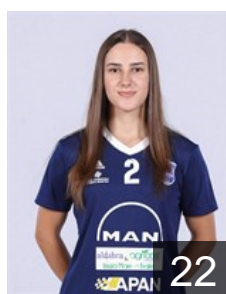

## Pisica Catalina Georgiana

Position: Right Wing  
Place of birth: Ploiesti  
Date of birth: 16.01.1991  
Height: 175 cm

 ROU

## Popa Andreea - Cristina

Position: Centre Back  
Place of birth: Bucuresti  
Date of birth: 03.06.2000  
Height: 177 cm

 BRA

## Quintino Ribeiro Jessica

Position: Right Wing  
Place of birth: Sao Paulo  
Date of birth: 17.04.1991  
Height: 172 cm

 ROU