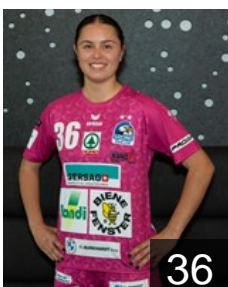

CLUB COMPETITIONS - DELEGATION LIST

EHF European League Women 2023/24

 SUI SPONO Eagles - Players

 SUI

Amrein Sabrina

Position: Left Wing
Place of birth: Sursee
Date of birth: 22.01.1996
Height: 170 cm

 SUI

Bieri Linda

Position: Goalkeeper
Place of birth: Sursee
Date of birth: 31.12.2004
Height: 173 cm

 DEN

Boesen Thilde Harbo

Position: Line Player
Place of birth: Aarhus
Date of birth: 25.02.1995
Height: 180 cm

 SUI

Bucher Nuria

Position: Back
Place of birth: Aarau
Date of birth: 21.03.2005
Height: 177 cm

 SUI

Cilurzo Dela

Position: Right Wing
Place of birth: Neuenkirch
Date of birth: 12.06.2005
Height: 174 cm

 SUI

Csebits Catherine

Position: Back
Place of birth: Basel
Date of birth: 03.02.1999
Height: 165 cm

 SUI

Emmenegger Ana

Position: Centre Back
Place of birth: Wolhusen
Date of birth: 30.07.2002
Height: 171 cm

 SUI