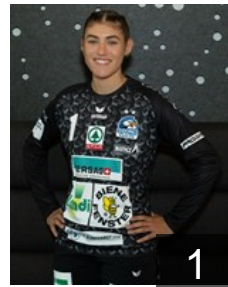

 SUI

Hodel Xenia

Position: Right Back
Place of birth: Sursee
Date of birth: 27.11.1998
Height: 176 cm

 KOS

Kafexholli Venera

Position: Goalkeeper
Place of birth: Ruswil
Date of birth: 13.02.2002
Height: 171 cm

 SUI

Kohlbrenner Chiara

Position: Right Wing
Place of birth: Binningen
Date of birth: 09.09.2004
Height: 160 cm

CLUB COMPETITIONS - DELEGATION LIST

EHF European League Women 2023/24

 SUI SPONO Eagles - Players

 SUI

Müller Mareike

Position: Left Back
Place of birth: Mount Hagen
Date of birth: 05.03.2001
Height: 175 cm

 SUI

Schaller Soraya

Position: Goalkeeper
Place of birth: Sursee
Date of birth: 23.04.2002
Height: 167 cm