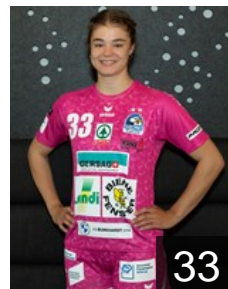

 SUI

Kohlbrenner Chiara

Position: Right Wing
Place of birth: Binningen
Date of birth: 09.09.2004
Height: 160 cm

CLUB COMPETITIONS - DELEGATION LIST

EHF European League Women 2023/24

 SUI SPONO Eagles - Players

 SUI

Müller Mareike

Position: Left Back
Place of birth: Mount Hagen
Date of birth: 05.03.2001
Height: 175 cm

 SUI

Schaller Soraya

Position: Goalkeeper
Place of birth: Sursee
Date of birth: 23.04.2002
Height: 167 cm

 SUI

Schenk Lisa

Position: Left Back
Place of birth: Sursee
Date of birth: 29.11.2001
Height: 177 cm

 SUI

Snedkerud Nora

Position: Line Player
Place of birth: Schlieren
Date of birth: 21.01.2005
Height: 180 cm

 SUI

Strebel Aline

Position: Goalkeeper
Place of birth: Aarau
Date of birth: 17.04.2002
Height: 165 cm

 GER

Stuttfeld Elisa

Position: Left Wing
Place of birth: Kirchheim/Teck
Date of birth: 25.08.1999
Height: 168 cm