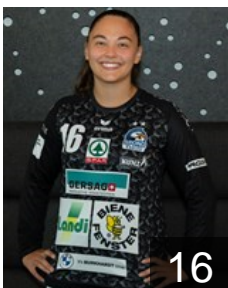

 SUI

Müller Mareike

Position: Left Back
Place of birth: Mount Hagen
Date of birth: 05.03.2001
Height: 175 cm

 SUI

Schaller Soraya

Position: Goalkeeper
Place of birth: Sursee
Date of birth: 23.04.2002
Height: 167 cm

 SUI

Schenk Lisa

Position: Left Back
Place of birth: Sursee
Date of birth: 29.11.2001
Height: 177 cm

 SUI

Snedkerud Nora

Position: Line Player
Place of birth: Schlieren
Date of birth: 21.01.2005
Height: 180 cm

 SUI

Strebel Aline

Position: Goalkeeper
Place of birth: Aarau
Date of birth: 17.04.2002
Height: 165 cm

 GER

Stuttfeld Elisa

Position: Left Wing
Place of birth: Kirchheim/Teck
Date of birth: 25.08.1999
Height: 168 cm