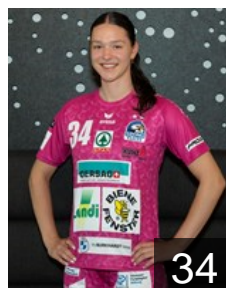

CLUB COMPETITIONS - DELEGATION LIST

EHF European League Women 2023/24

 SUI SPONO Eagles - Players

 SUI

Amrein Sabrina

Position: Left Wing
Place of birth: Sursee
Date of birth: 22.01.1996
Height: 170 cm

 SUI

Bieri Linda

Position: Goalkeeper
Place of birth: Sursee
Date of birth: 31.12.2004
Height: 173 cm

 DEN

Boesen Thilde Harbo

Position: Line Player
Place of birth: Aarhus
Date of birth: 25.02.1995
Height: 180 cm

 SUI

Bucher Nuria

Position: Back
Place of birth: Aarau
Date of birth: 21.03.2005
Height: 177 cm

 SUI

Cilurzo Dela

Position: Right Wing
Place of birth: Neuenkirch
Date of birth: 12.06.2005
Height: 174 cm

 SUI

Csebits Catherine

Position: Back
Place of birth: Basel
Date of birth: 03.02.1999
Height: 165 cm

 SUI

Emmenegger Ana

Position: Centre Back
Place of birth: Wolhusen
Date of birth: 30.07.2002
Height: 171 cm

 SUI