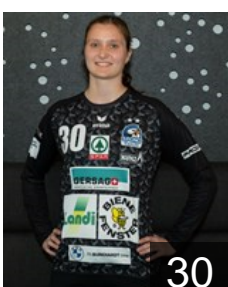

 SUI

Bucher Nuria

Position: Back
Place of birth: Aarau
Date of birth: 21.03.2005
Height: 177 cm

 SUI

Cilurzo Dela

Position: Right Wing
Place of birth: Neuenkirch
Date of birth: 12.06.2005
Height: 174 cm

 SUI

Csebits Catherine

Position: Back
Place of birth: Basel
Date of birth: 03.02.1999
Height: 165 cm

 SUI

Emmenegger Ana

Position: Centre Back
Place of birth: Wolhusen
Date of birth: 30.07.2002
Height: 171 cm

 SUI

Emmenegger Mia

Position: Right Wing
Place of birth: Wolhusen
Date of birth: 17.01.2005
Height: 161 cm

 SUI

Hartz Claire

Position: Goalkeeper
Place of birth: Hongkong, China
Date of birth: 02.09.2005
Height: 179 cm