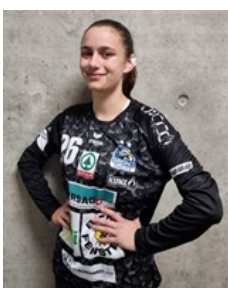

 SUI

Strebel Aline

Position: Goalkeeper
Place of birth: Aarau
Date of birth: 17.04.2002
Height: 165 cm

 GER

Stuttfeld Elisa

Position: Left Wing
Place of birth: Kirchheim/Teck
Date of birth: 25.08.1999
Height: 168 cm

 SUI

Venetz Nicole

Position: Back
Place of birth: Sursee
Date of birth: 17.03.2003
Height: 172 cm

 SUI

Zumstein Kira

Position: Centre Back
Place of birth: Bern
Date of birth: 23.10.1999
Height: 171 cm

 SUI

Zürcher Aline