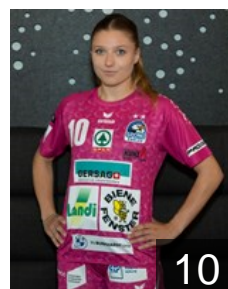

 SUI

Müller Mareike

Position: Left Back
Place of birth: Mount Hagen
Date of birth: 05.03.2001
Height: 175 cm

 SUI

Schaller Soraya

Position: Goalkeeper
Place of birth: Sursee
Date of birth: 23.04.2002
Height: 167 cm

 SUI

Schenk Lisa

Position: Left Back
Place of birth: Sursee
Date of birth: 29.11.2001
Height: 177 cm

 SUI

Snedkerud Nora

Position: Line Player
Place of birth: Schlieren
Date of birth: 21.01.2005
Height: 180 cm

 SUI

Strebel Aline

Position: Goalkeeper
Place of birth: Aarau
Date of birth: 17.04.2002
Height: 165 cm

 GER

Stuttfeld Elisa

Position: Left Wing
Place of birth: Kirchheim/Teck
Date of birth: 25.08.1999
Height: 168 cm

 SUI

Venetz Nicole

Position: Back
Place of birth: Sursee
Date of birth: 17.03.2003
Height: 172 cm

 SUI

Zumstein Kira

Position: Centre Back
Place of birth: Bern
Date of birth: 23.10.1999
Height: 171 cm

 SUI

Zürcher Aline