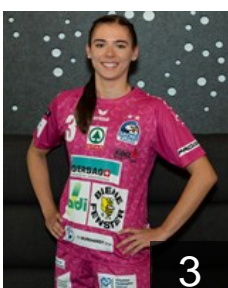

Bieri Linda

Position: Goalkeeper
Place of birth: Sursee
Date of birth: 31.12.2004
Height: 173 cm

 DEN

Boesen Thilde Harbo

Position: Line Player
Place of birth: Aarhus
Date of birth: 25.02.1995
Height: 180 cm

 SUI

Bucher Nuria

Position: Back
Place of birth: Aarau
Date of birth: 21.03.2005
Height: 177 cm

 SUI

Cilurzo Dela

Position: Right Wing
Place of birth: Neuenkirch
Date of birth: 12.06.2005
Height: 174 cm

 SUI

Csebits Catherine

Position: Back
Place of birth: Basel
Date of birth: 03.02.1999
Height: 165 cm

 SUI

Emmenegger Ana

Position: Centre Back
Place of birth: Wolhusen
Date of birth: 30.07.2002
Height: 171 cm

 SUI

Emmenegger Mia

Position: Right Wing
Place of birth: Wolhusen
Date of birth: 17.01.2005
Height: 161 cm

 SUI

Hartz Claire

Position: Goalkeeper
Place of birth: Hongkong, China
Date of birth: 02.09.2005
Height: 179 cm