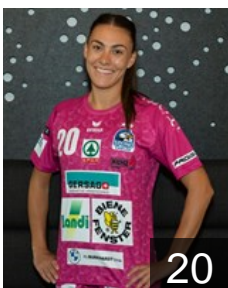

CLUB COMPETITIONS - DELEGATION LIST

EHF European League Women 2023/24

 SUI SPONO Eagles - Players

 SUI

Amrein Sabrina

Position: Left Wing
Place of birth: Sursee
Date of birth: 22.01.1996
Height: 170 cm

 SUI

Bieri Linda

Position: Goalkeeper
Place of birth: Sursee
Date of birth: 31.12.2004
Height: 173 cm

 DEN

Boesen Thilde Harbo

Position: Line Player
Place of birth: Aarhus
Date of birth: 25.02.1995
Height: 180 cm