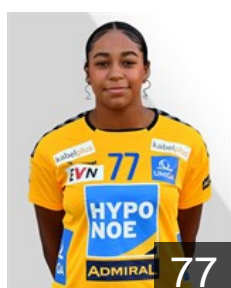

 AUT

Betz Katrin

Position: Right Wing
Place of birth: St. Pölten
Date of birth: 15.02.2002
Height: 174 cm

 AUT

Blazek Petra

Position: Goalkeeper
Place of birth: Mödling
Date of birth: 15.06.1987
Height: 182 cm

 AUT

Dedic Mirela

Position: Left Wing
Place of birth: Bruck an der Mur
Date of birth: 15.12.1991
Height: 169 cm

 AUT

Egbaimo Aurelie

Position: Line Player
Place of birth:
Date of birth: 27.05.2007
Height: 0 cm