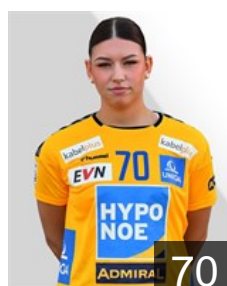

 AUT

Neidhart Nina

Position: Left Wing
Place of birth: Wien
Date of birth: 16.06.2001
Height: 172 cm

CLUB COMPETITIONS - DELEGATION LIST

EHF European League Women 2023/24

 AUT Hypo Niederösterreich - Players

 AUT

Neunteufel Leonie

Position: Back
Place of birth: Wien
Date of birth: 04.01.2006
Height: 168 cm

 CRO

Pavkovic Andrea

Position: Back
Place of birth: Zagreb
Date of birth: 30.11.1996
Height: 178 cm

 AUT

Plavotic Nina

Position: Goalkeeper
Place of birth: Wien
Date of birth: 28.01.2006
Height: 174 cm

 AUT

Polanszky Viktoria

Position: Back
Place of birth: Mödling
Date of birth: 15.04.2006
Height: 177 cm

 AUT

Reichl Stephanie