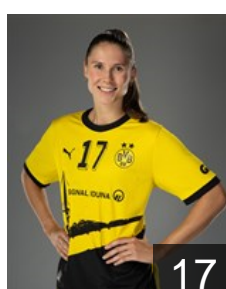

GER

Stolle Alicia

Position: Right Back
Place of birth: Ahlen
Date of birth: 17.06.1996
Height: 182 cm