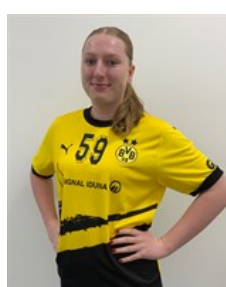

## Sprengers Zöe

Position: Left Wing  
Place of birth:  
Date of birth: 19.01.2000  
Height: 166 cm

 GER

## Stolle Alicia

Position: Right Back  
Place of birth: Ahlen  
Date of birth: 17.06.1996  
Height: 182 cm

 NED

## van Kreijl H.

Position: Left Back  
Place of birth:  
Date of birth: 11.11.1993  
Height: 175 cm

 GER