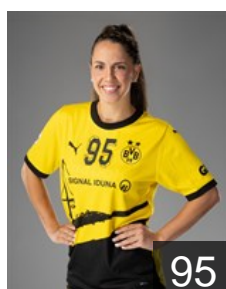

# CLUB COMPETITIONS - DELEGATION LIST

EHF European League Women 2023/24

 GER BV Borussia Dortmund - Players

 GER

**Antl Lisa**

Position: Line Player  
Place of birth: Ingolstadt  
Date of birth: 21.06.2000  
Height: 174 cm

 GER

**Birk Mara**

Position: Right Wing  
Place of birth: Münster  
Date of birth: 06.05.2005  
Height: 169 cm

 GER

**Bleckmann Dana**

Position: Left Back  
Place of birth: Kempen  
Date of birth: 09.05.2001  
Height: 179 cm