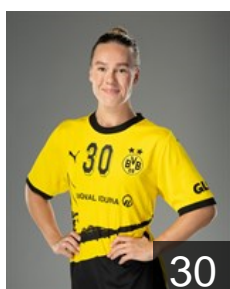

## Olsson Emma

Position: Line Player  
Place of birth: Eslöv  
Date of birth: 20.08.1997  
Height: 179 cm

 GER

## Ossenkopp Meret

Position: Right Wing  
Place of birth:  
Date of birth: 21.06.1998  
Height: 175 cm

 NOR