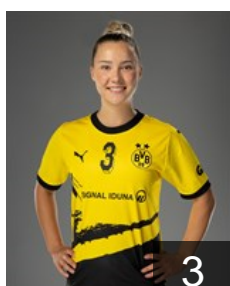

 GER

**Birk Mara**

Position: Right Wing  
Place of birth: Münster  
Date of birth: 06.05.2005  
Height: 169 cm

 GER

**Bleckmann Dana**

Position: Left Back  
Place of birth: Kempen  
Date of birth: 09.05.2001  
Height: 179 cm

 ESP

**Campos Costa Carmen**

Position: Back  
Place of birth: MADRID  
Date of birth: 10.07.1995  
Height: 171 cm

 GER

**Degenhardt Lena**

Position: Left Back  
Place of birth:  
Date of birth: 31.05.1999  
Height: 178 cm

 GER

**Egeling Lara**

Position: Left Wing  
Place of birth:  
Date of birth: 01.09.2006  
Height: -

 GER

**Hausherr Anna-Lena**

Position: Left Wing  
Place of birth:  
Date of birth: 07.07.2001  
Height: 165 cm

 GER

**Heimann Frida**

Position: Line Player  
Place of birth:  
Date of birth: 30.10.2006  
Height: -

 GER

**Kothén Norah**

Position: Goalkeeper  
Place of birth: Kempen  
Date of birth: 04.05.2005  
Height: 171 cm