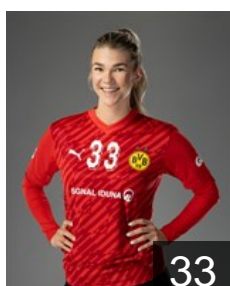

 GER

**Egeling Lara**

Position: Left Wing  
Place of birth:  
Date of birth: 01.09.2006  
Height: -

 GER

**Hausherr Anna-Lena**

Position: Left Wing  
Place of birth:  
Date of birth: 07.07.2001  
Height: 165 cm

 GER

**Heimann Frida**

Position: Line Player  
Place of birth:  
Date of birth: 30.10.2006  
Height: -

 GER

**Kothén Norah**

Position: Goalkeeper  
Place of birth: Kempen  
Date of birth: 04.05.2005  
Height: 171 cm

 GER

**Kusian Maraike**

Position: Right Wing  
Place of birth:  
Date of birth: 20.08.2002  
Height: 176 cm

 NED

**Lieder Tess**

Position: Goalkeeper  
Place of birth:  
Date of birth: 19.05.1993  
Height: 178 cm

 GER

**Müller Lara Sophie**

Position: Left Back  
Place of birth:  
Date of birth: 21.01.2007  
Height: 182 cm