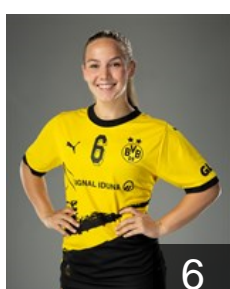

## Rützel Mathilde

Position: Back  
Place of birth:  
Date of birth: 08.09.2007  
Height: -

 JPN

## Sasaki Haruno

Position: Left Back  
Place of birth:  
Date of birth: 26.02.1995  
Height: 172 cm

 GER

## Schwarz Lyna

Position: Left Back  
Place of birth:  
Date of birth: 17.03.2004  
Height: 183 cm

 NED