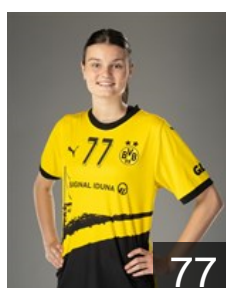

## Rønning Frida Nåmo

Position: Centre Back  
Place of birth:  
Date of birth: 03.02.1997  
Height: 165 cm

 GER

## Rützel Mathilde

Position: Back  
Place of birth:  
Date of birth: 08.09.2007  
Height: -

 JPN

## Sasaki Haruno

Position: Left Back  
Place of birth:  
Date of birth: 26.02.1995  
Height: 172 cm

 GER

## Schwarz Lyna

Position: Left Back  
Place of birth:  
Date of birth: 17.03.2004  
Height: 183 cm

 NED