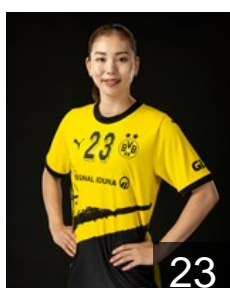

## Ossenkopp Meret

Position: Right Wing  
Place of birth:  
Date of birth: 21.06.1998  
Height: 175 cm

 NOR

## Rønning Frida Nåmo

Position: Centre Back  
Place of birth:  
Date of birth: 03.02.1997  
Height: 165 cm

 GER

## Rützel Mathilde

Position: Back  
Place of birth:  
Date of birth: 08.09.2007  
Height: -

 JPN

## Sasaki Haruno

Position: Left Back  
Place of birth:  
Date of birth: 26.02.1995  
Height: 172 cm

 GER