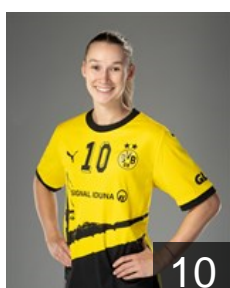

GER

Degenhardt Lena

Position: Left Back
Place of birth:
Date of birth: 31.05.1999
Height: 178 cm