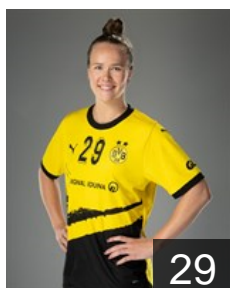

CLUB COMPETITIONS - DELEGATION LIST

EHF European League Women 2023/24

GER BV Borussia Dortmund - Players

SWE

Olsson Emma

Position: Line Player
Place of birth: Eslöv
Date of birth: 20.08.1997
Height: 179 cm