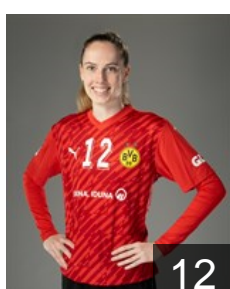

GER

Wachter Sarah

Position: Goalkeeper
Place of birth:
Date of birth: 16.12.1999
Height: 183 cm