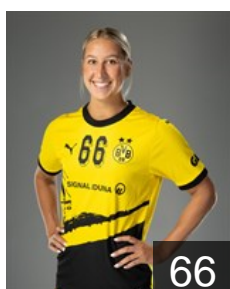

# CLUB COMPETITIONS - DELEGATION LIST

EHF European League Women 2023/24

 GER BV Borussia Dortmund - Players

 GER

**Antl Lisa**

Position: Line Player  
Place of birth: Ingolstadt  
Date of birth: 21.06.2000  
Height: 174 cm

 GER

**Birk Mara**

Position: Right Wing  
Place of birth: Münster  
Date of birth: 06.05.2005  
Height: 169 cm

 GER

**Bleckmann Dana**

Position: Left Back  
Place of birth: Kempen  
Date of birth: 09.05.2001  
Height: 179 cm