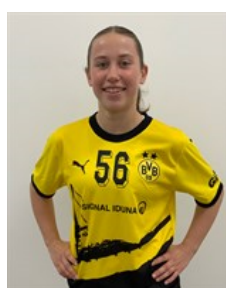

 GER

**Birk Mara**

Position: Right Wing  
Place of birth: Münster  
Date of birth: 06.05.2005  
Height: 169 cm

 GER

**Bleckmann Dana**

Position: Left Back  
Place of birth: Kempen  
Date of birth: 09.05.2001  
Height: 179 cm

 ESP

**Campos Costa Carmen**

Position: Back  
Place of birth: MADRID  
Date of birth: 10.07.1995  
Height: 171 cm

 GER

**Degenhardt Lena**

Position: Left Back  
Place of birth:  
Date of birth: 31.05.1999  
Height: 178 cm

 GER

**Egeling Lara**

Position: Left Wing  
Place of birth:  
Date of birth: 01.09.2006  
Height: -

 GER

**Hausherr Anna-Lena**

Position: Left Wing  
Place of birth:  
Date of birth: 07.07.2001  
Height: 165 cm

 GER

**Heimann Frida**

Position: Line Player  
Place of birth:  
Date of birth: 30.10.2006  
Height: -

 GER

**Kothén Norah**

Position: Goalkeeper  
Place of birth: Kempen  
Date of birth: 04.05.2005  
Height: 171 cm