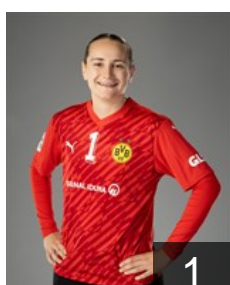

 GER

**Birk Mara**

Position: Right Wing  
Place of birth: Münster  
Date of birth: 06.05.2005  
Height: 169 cm

 GER

**Bleckmann Dana**

Position: Left Back  
Place of birth: Kempen  
Date of birth: 09.05.2001  
Height: 179 cm

 GER

**Egeling Lara**

Position: Left Wing  
Place of birth:  
Date of birth: 01.09.2006  
Height: -

 GER

**Hausherr Anna-Lena**

Position: Left Wing  
Place of birth:  
Date of birth: 07.07.2001  
Height: 165 cm

 GER

**Heimann Frida**

Position: Line Player  
Place of birth:  
Date of birth: 30.10.2006  
Height: -

 GER

**Kothén Norah**

Position: Goalkeeper  
Place of birth: Kempen  
Date of birth: 04.05.2005  
Height: 171 cm

 GER

**Kusian Maraike**

Position: Right Wing  
Place of birth:  
Date of birth: 20.08.2002  
Height: 176 cm

 NED

**Lieder Tess**

Position: Goalkeeper  
Place of birth:  
Date of birth: 19.05.1993  
Height: 178 cm