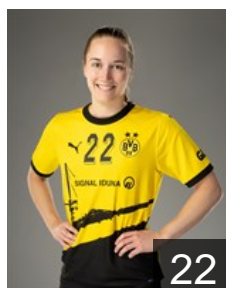

GER

Ossenkopp Meret

Position: Right Wing
Place of birth:
Date of birth: 21.06.1998
Height: 175 cm