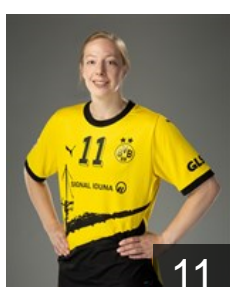

NED

van Kreijl H.

Position: Left Back
Place of birth:
Date of birth: 11.11.1993
Height: 175 cm