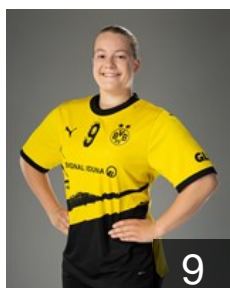

# CLUB COMPETITIONS - DELEGATION LIST

EHF European League Women 2023/24

 GER BV Borussia Dortmund - Players

 GER

**Antl Lisa**

Position: Line Player  
Place of birth: Ingolstadt  
Date of birth: 21.06.2000  
Height: 174 cm

 GER

**Birk Mara**

Position: Right Wing  
Place of birth: Münster  
Date of birth: 06.05.2005  
Height: 169 cm

 GER

**Bleckmann Dana**

Position: Left Back  
Place of birth: Kempen  
Date of birth: 09.05.2001  
Height: 179 cm