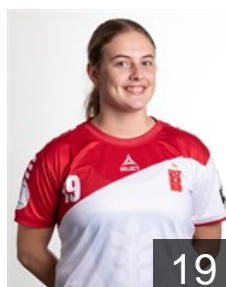

NOR

Sanderød Wold Mia

Position: Back
Place of birth: Skien
Date of birth: 25.02.2004
Height: 176 cm