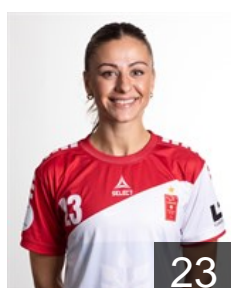

**Hauge Kvalsund Kine**

Position: Left Wing  
Place of birth: Kvalsund  
Date of birth: 28.06.1993  
Height: 170 cm

5

 DEN

**Haugsted Marianne**

Position: Left Back  
Place of birth: Skive  
Date of birth: 10.01.2001  
Height: 178 cm

11

 NOR

**Helland Døvre Emma**

Position: Back  
Place of birth: Larvik  
Date of birth: 18.10.2004  
Height: 174 cm

7

 BUL

**Ivanova Gencheva Polina**

Position: Left Wing  
Place of birth: Veliko Tarnovo  
Date of birth: 11.11.1998  
Height: 174 cm

23

 NOR

**Koffeld Iversen Charlotte**

Position: Right Wing  
Place of birth: Tønsberg  
Date of birth: 22.06.2003  
Height: 170 cm

4

 NOR

**Kristensen Kaja**

Position: Left Back  
Place of birth: Porsgrunn  
Date of birth: 09.07.1995  
Height: 174 cm

9

 NOR

**Lauritzen Ingrid**

Position: Goalkeeper  
Place of birth: Larvik  
Date of birth: 15.10.2002  
Height: 176 cm

36

 NOR

**Løke Astrid Vasvik**

Position: Right Wing  
Place of birth: Sandefjord  
Date of birth: 23.07.2002  
Height: 178 cm