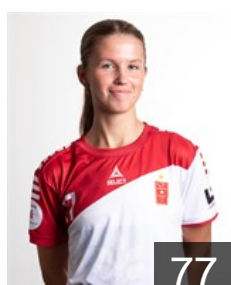

23

 NOR

**Koffeld Iversen Charlotte**

Position: Right Wing  
Place of birth: Tønsberg  
Date of birth: 22.06.2003  
Height: 170 cm

4

 NOR

**Kristensen Kaja**

Position: Left Back  
Place of birth: Porsgrunn  
Date of birth: 09.07.1995  
Height: 174 cm

9

 NOR

**Lauritzen Ingrid**

Position: Goalkeeper  
Place of birth: Larvik  
Date of birth: 15.10.2002  
Height: 176 cm

36

 NOR

**Løke Astrid Vasvik**

Position: Right Wing  
Place of birth: Sandefjord  
Date of birth: 23.07.2002  
Height: 178 cm

77

 NOR

**Løke Heidi**

Position: Line Player  
Place of birth: Sandefjord  
Date of birth: 12.12.1982  
Height: 177 cm

55

 NOR

**Løke Lise**

Position: Line Player  
Place of birth: Sandefjord  
Date of birth: 21.09.1984  
Height: 175 cm