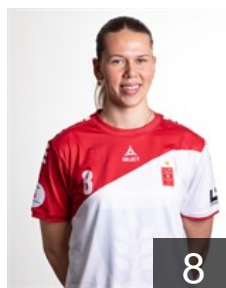

## Mørch Tirill

Position: Line Player  
Place of birth: Oslo  
Date of birth: 18.08.2000  
Height: 177 cm

 NOR

## Ramberg Guro

Position: Right Wing  
Place of birth: Tønsberg  
Date of birth: 04.08.2001  
Height: 168 cm

 NOR

## Rønning Andrea

Position: Centre Back  
Place of birth: Skien  
Date of birth: 30.01.1995  
Height: 178 cm

 NOR