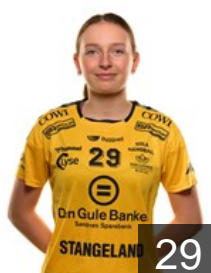

Position: Line Player
Place of birth: Stavanger
Date of birth: 23.09.2001
Height: 183 cm

 NOR

Herrem Camilla

Position: Wing
Place of birth: Stavanger
Date of birth: 08.10.1986
Height: 167 cm

 NOR

Danielsen Hege Holgersen

Position: Line Player
Place of birth: Stavanger
Date of birth: 03.09.1990
Height: 173 cm

 NOR

Holta Malin

Position: Back
Place of birth: Stavanger
Date of birth: 09.06.1993
Height: 174 cm

 NOR

Knutsen Kristiane

Position: Centre Back
Place of birth: Stavanger
Date of birth: 12.08.1998
Height: 160 cm

 NOR

Knutsen Viviann

Position: Left Back
Place of birth: Stavanger
Date of birth: 07.11.2005
Height: 170 cm

 NOR

Kristensen Thea