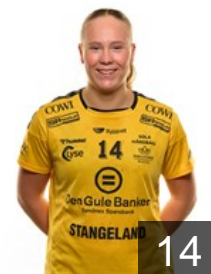

CLUB COMPETITIONS - DELEGATION LIST

EHF European League Women 2023/24

 NOR Sola HK - Players

 NOR

Barka Martha

Position: Back
Place of birth: Stavanger
Date of birth: 13.06.1999
Height: 177 cm

 NOR

Eklo Janne Håvelsrud

Position: Left Back
Place of birth: Levanger
Date of birth: 30.05.1996
Height: 175 cm

 NOR

Fossum Johanna

Position: Goalkeeper
Place of birth: Stavanger
Date of birth: 25.01.2003
Height: 175 cm

 NOR

Gjengedal Antonsen A.

Position: Centre Back
Place of birth: Stavanger
Date of birth: 21.03.2005
Height: 176 cm

 NOR

Granlund Rikke Marie

Position: Goalkeeper
Place of birth: Oslo
Date of birth: 14.11.1989
Height: 172 cm

 NOR

Haugsens Kaja Horst