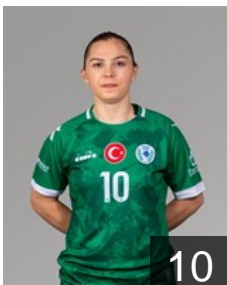

 **TUR**

Günay Gülseren

Position: Goalkeeper
Place of birth: Giresun
Date of birth: 16.04.2004
Height: 174 cm

 **TUR**

Ince Irem Can

Position: Right Wing
Place of birth:
Date of birth: 03.07.2003
Height: -

 **TUR**

Kara Aysenur

Position: Right Wing
Place of birth: Samsun
Date of birth: 24.06.1999
Height: 165 cm

CLUB COMPETITIONS - DELEGATION LIST

EHF European Cup Women 2023/24

 TUR Görele BSK - Players

 TUR

Özdemir Arife

Position: Centre Back
Place of birth: Sivas
Date of birth: 02.01.1995
Height: 170 cm

 TUR

Sen Berfin

Position: Line Player
Place of birth: Antalya
Date of birth: 12.05.2002
Height: 183 cm

 TUR

Tunç Serife

Position: Centre Back
Place of birth: Adana
Date of birth: 10.08.1999
Height: 170 cm