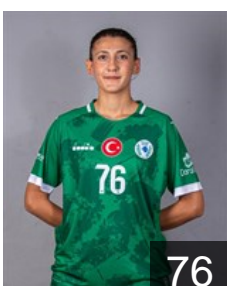

 **TUR**

Ay Sevil

Position: Left Back
Place of birth: Trabzon
Date of birth: 28.11.1992
Height: 175 cm

 **TUR**

Beytekin Sükran

Position: Line Player
Place of birth: Sanliurfa
Date of birth: 28.12.2003
Height: 170 cm

 **TUR**

Birben Ecem

Position: Left Wing
Place of birth: Rize
Date of birth: 05.03.1999
Height: 174 cm

 **TUR**

Çiftçi Hande

Position: Goalkeeper
Place of birth: Giresun
Date of birth: 28.02.1997
Height: 185 cm

 **TUR**

Civelek Hatice Kübra

Position: Right Back
Place of birth: Giresun
Date of birth: 25.08.2006
Height: 165 cm

 **TUR**

Dilek Gizem

Position: Right Back
Place of birth: Elazig
Date of birth: 18.08.2000
Height: 180 cm

 **TUR**

Ekiz Nisa

Position: Left Back
Place of birth: Giresun
Date of birth: 12.01.2006
Height: 165 cm

 **TUR**

Ergin Aysin

Position: Left Wing
Place of birth: Bolu
Date of birth: 01.08.2000
Height: 167 cm