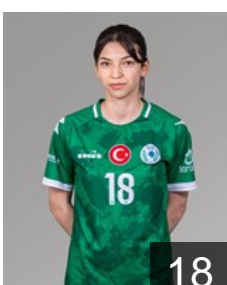

 **TUR**

Ay Sevil

Position: Left Back
Place of birth: Trabzon
Date of birth: 28.11.1992
Height: 175 cm

 **TUR**

Beytekin Sükran

Position: Line Player
Place of birth: Sanliurfa
Date of birth: 28.12.2003
Height: 170 cm

 **TUR**

Birben Ecem

Position: Left Wing
Place of birth: Rize
Date of birth: 05.03.1999
Height: 174 cm

 **TUR**

Çiftçi Hande

Position: Goalkeeper
Place of birth: Giresun
Date of birth: 28.02.1997
Height: 185 cm

 **TUR**

Civelek Hatice Kübra

Position: Right Back
Place of birth: Giresun
Date of birth: 25.08.2006
Height: 165 cm

 **TUR**

Dilek Gizem

Position: Right Back
Place of birth: Elazig
Date of birth: 18.08.2000
Height: 180 cm

 **TUR**

Ekiz Nisa

Position: Left Back
Place of birth: Giresun
Date of birth: 12.01.2006
Height: 165 cm

 **TUR**

Ergin Aysin

Position: Left Wing
Place of birth: Bolu
Date of birth: 01.08.2000
Height: 167 cm