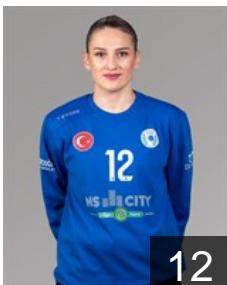

CLUB COMPETITIONS - DELEGATION LIST

EHF European Cup Women 2023/24

 **TUR** Görele BSK - Players

 **TUR**

Abdioglu Serpil

Position: Goalkeeper
Place of birth: Trabzon
Date of birth: 12.03.1988
Height: 183 cm

 **TUR**

Ay Sevil

Position: Left Back
Place of birth: Trabzon
Date of birth: 28.11.1992
Height: 175 cm

 **TUR**

Beytekin Sükran

Position: Line Player
Place of birth: Sanliurfa
Date of birth: 28.12.2003
Height: 170 cm

 **TUR**

Birben Ecem

Position: Left Wing
Place of birth: Rize
Date of birth: 05.03.1999
Height: 174 cm

 **TUR**

Çiftçi Hande

Position: Goalkeeper
Place of birth: Giresun
Date of birth: 28.02.1997
Height: 185 cm