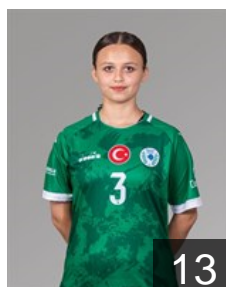

CLUB COMPETITIONS - DELEGATION LIST

EHF European Cup Women 2023/24

 **TUR** Görele BSK - Players

 **TUR**

Abdioglu Serpil

Position: Goalkeeper
Place of birth: Trabzon
Date of birth: 12.03.1988
Height: 183 cm

 **TUR**

Ay Sevil

Position: Left Back
Place of birth: Trabzon
Date of birth: 28.11.1992
Height: 175 cm

 **TUR**

Beytekin Sükran

Position: Line Player
Place of birth: Sanliurfa
Date of birth: 28.12.2003
Height: 170 cm

 **TUR**

Birben Ecem

Position: Left Wing
Place of birth: Rize
Date of birth: 05.03.1999
Height: 174 cm

 **TUR**

Çiftçi Hande

Position: Goalkeeper
Place of birth: Giresun
Date of birth: 28.02.1997
Height: 185 cm

 **TUR**

Civelek Hatice Kübra

Position: Right Back
Place of birth: Giresun
Date of birth: 25.08.2006
Height: 165 cm

 **TUR**

Dilek Gizem

Position: Right Back
Place of birth: Elazig
Date of birth: 18.08.2000
Height: 180 cm