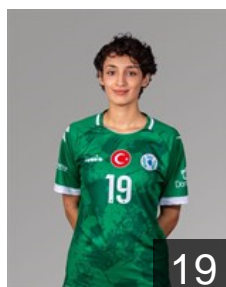

Position: Centre Back
Place of birth: Sivas
Date of birth: 02.01.1995
Height: 170 cm

 TUR

Sen Berfin

Position: Line Player
Place of birth: Antalya
Date of birth: 12.05.2002
Height: 183 cm

 TUR

Tunç Serife

Position: Centre Back
Place of birth: Adana
Date of birth: 10.08.1999
Height: 170 cm

 TUR

Ulukoz Zeynepnur

Position: Right Back
Place of birth: Zonguldak
Date of birth: 09.05.2000
Height: 168 cm

 TUR

Usta Nazli

Position: Line Player
Place of birth: Giresun
Date of birth: 20.04.2004
Height: 170 cm

 TUR

Yapici Sinem

Position: Left Back
Place of birth: Antalya
Date of birth: 22.04.2002
Height: 185 cm

 TUR

Zivali Ela

Position: Goalkeeper
Place of birth: Giresun
Date of birth: 22.05.2008
Height: 167 cm

TEAM OFFICIALS