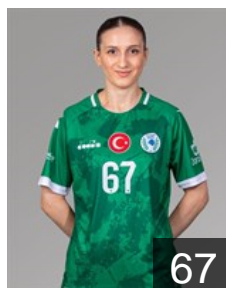

 **TUR**

Kara Aysenur

Position: Right Wing
Place of birth: Samsun
Date of birth: 24.06.1999
Height: 165 cm

CLUB COMPETITIONS - DELEGATION LIST

EHF European Cup Women 2023/24

 TUR Görele BSK - Players

 TUR

Özdemir Arife

Position: Centre Back
Place of birth: Sivas
Date of birth: 02.01.1995
Height: 170 cm

 TUR

Sen Berfin

Position: Line Player
Place of birth: Antalya
Date of birth: 12.05.2002
Height: 183 cm

 TUR

Tunç Serife

Position: Centre Back
Place of birth: Adana
Date of birth: 10.08.1999
Height: 170 cm

 TUR

Ulukoz Zeynepnur

Position: Right Back
Place of birth: Zonguldak
Date of birth: 09.05.2000
Height: 168 cm

 TUR

Usta Nazli

Position: Line Player
Place of birth: Giresun
Date of birth: 20.04.2004
Height: 170 cm

 TUR

Yapici Sinem

Position: Left Back
Place of birth: Antalya
Date of birth: 22.04.2002
Height: 185 cm

 TUR

Zivali Ela

Position: Goalkeeper
Place of birth: Giresun
Date of birth: 22.05.2008
Height: 167 cm

TEAM OFFICIALS