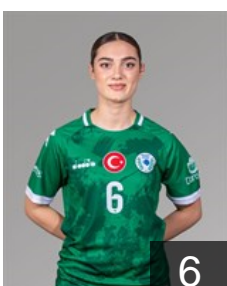

 **TUR**

Birben Ecem

Position: Left Wing
Place of birth: Rize
Date of birth: 05.03.1999
Height: 174 cm

 **TUR**

Çiftçi Hande

Position: Goalkeeper
Place of birth: Giresun
Date of birth: 28.02.1997
Height: 185 cm

 **TUR**

Civelek Hatice Kübra

Position: Right Back
Place of birth: Giresun
Date of birth: 25.08.2006
Height: 165 cm

 **TUR**

Dilek Gizem

Position: Right Back
Place of birth: Elazig
Date of birth: 18.08.2000
Height: 180 cm

 **TUR**

Ekiz Nisa

Position: Left Back
Place of birth: Giresun
Date of birth: 12.01.2006
Height: 165 cm

 **TUR**

Ergin Aysin

Position: Left Wing
Place of birth: Bolu
Date of birth: 01.08.2000
Height: 167 cm

 **TUR**

Günay Gülseren

Position: Goalkeeper
Place of birth: Giresun
Date of birth: 16.04.2004
Height: 174 cm

 **TUR**

Ince Irem Can

Position: Right Wing
Place of birth:
Date of birth: 03.07.2003
Height: -