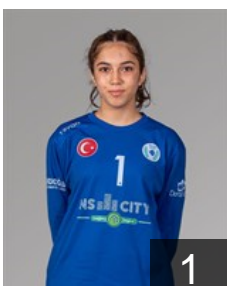

Position: Centre Back
Place of birth: Sivas
Date of birth: 02.01.1995
Height: 170 cm

 TUR

Sen Berfin

Position: Line Player
Place of birth: Antalya
Date of birth: 12.05.2002
Height: 183 cm

 TUR

Tunç Serife

Position: Centre Back
Place of birth: Adana
Date of birth: 10.08.1999
Height: 170 cm

 TUR

Ulukoz Zeynepnur

Position: Right Back
Place of birth: Zonguldak
Date of birth: 09.05.2000
Height: 168 cm

 TUR

Usta Nazli

Position: Line Player
Place of birth: Giresun
Date of birth: 20.04.2004
Height: 170 cm

 TUR

Yapici Sinem

Position: Left Back
Place of birth: Antalya
Date of birth: 22.04.2002
Height: 185 cm

 TUR

Zivali Ela

Position: Goalkeeper
Place of birth: Giresun
Date of birth: 22.05.2008
Height: 167 cm

TEAM OFFICIALS