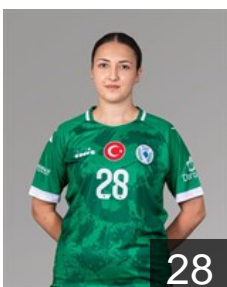

 **TUR**

Kara Aysenur

Position: Right Wing
Place of birth: Samsun
Date of birth: 24.06.1999
Height: 165 cm

CLUB COMPETITIONS - DELEGATION LIST

EHF European Cup Women 2023/24

 TUR Görele BSK - Players

 TUR

Özdemir Arife

Position: Centre Back
Place of birth: Sivas
Date of birth: 02.01.1995
Height: 170 cm

 TUR

Sen Berfin

Position: Line Player
Place of birth: Antalya
Date of birth: 12.05.2002
Height: 183 cm

 TUR

Tunç Serife

Position: Centre Back
Place of birth: Adana
Date of birth: 10.08.1999
Height: 170 cm

 TUR

Ulukoz Zeynepnur

Position: Right Back
Place of birth: Zonguldak
Date of birth: 09.05.2000
Height: 168 cm

 TUR

Usta Nazli

Position: Line Player
Place of birth: Giresun
Date of birth: 20.04.2004
Height: 170 cm

 TUR

Yapici Sinem

Position: Left Back
Place of birth: Antalya
Date of birth: 22.04.2002
Height: 185 cm

 TUR

Zivali Ela

Position: Goalkeeper
Place of birth: Giresun
Date of birth: 22.05.2008
Height: 167 cm

TEAM OFFICIALS