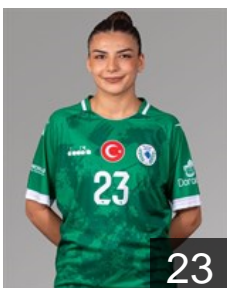

CLUB COMPETITIONS - DELEGATION LIST

EHF European Cup Women 2023/24

 **TUR** Görele BSK - Players

 **TUR**

Abdioglu Serpil

Position: Goalkeeper
Place of birth: Trabzon
Date of birth: 12.03.1988
Height: 183 cm

 **TUR**

Ay Sevil

Position: Left Back
Place of birth: Trabzon
Date of birth: 28.11.1992
Height: 175 cm

 **TUR**

Beytekin Sükran

Position: Line Player
Place of birth: Sanliurfa
Date of birth: 28.12.2003
Height: 170 cm

 **TUR**

Birben Ecem

Position: Left Wing
Place of birth: Rize
Date of birth: 05.03.1999
Height: 174 cm

 **TUR**

Çiftçi Hande

Position: Goalkeeper
Place of birth: Giresun
Date of birth: 28.02.1997
Height: 185 cm