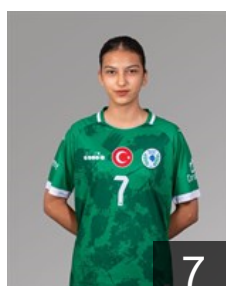

 **TUR**

Ay Sevil

Position: Left Back
Place of birth: Trabzon
Date of birth: 28.11.1992
Height: 175 cm

 **TUR**

Beytekin Sükran

Position: Line Player
Place of birth: Sanliurfa
Date of birth: 28.12.2003
Height: 170 cm

 **TUR**

Birben Ecem

Position: Left Wing
Place of birth: Rize
Date of birth: 05.03.1999
Height: 174 cm

 **TUR**

Çiftçi Hande

Position: Goalkeeper
Place of birth: Giresun
Date of birth: 28.02.1997
Height: 185 cm

 **TUR**

Civelek Hatice Kübra

Position: Right Back
Place of birth: Giresun
Date of birth: 25.08.2006
Height: 165 cm

 **TUR**

Dilek Gizem

Position: Right Back
Place of birth: Elazig
Date of birth: 18.08.2000
Height: 180 cm

 **TUR**

Ekiz Nisa

Position: Left Back
Place of birth: Giresun
Date of birth: 12.01.2006
Height: 165 cm

 **TUR**

Ergin Aysin

Position: Left Wing
Place of birth: Bolu
Date of birth: 01.08.2000
Height: 167 cm