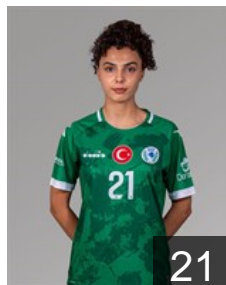

 **TUR**

Günay Gülseren

Position: Goalkeeper
Place of birth: Giresun
Date of birth: 16.04.2004
Height: 174 cm

 **TUR**

Ince Irem Can

Position: Right Wing
Place of birth:
Date of birth: 03.07.2003
Height: -

 **TUR**

Kara Aysenur

Position: Right Wing
Place of birth: Samsun
Date of birth: 24.06.1999
Height: 165 cm

CLUB COMPETITIONS - DELEGATION LIST

EHF European Cup Women 2023/24

 TUR Görele BSK - Players

 TUR

Özdemir Arife

Position: Centre Back
Place of birth: Sivas
Date of birth: 02.01.1995
Height: 170 cm

 TUR

Sen Berfin

Position: Line Player
Place of birth: Antalya
Date of birth: 12.05.2002
Height: 183 cm

 TUR

Tunç Serife

Position: Centre Back
Place of birth: Adana
Date of birth: 10.08.1999
Height: 170 cm

 TUR

Ulukoz Zeynepnur

Position: Right Back
Place of birth: Zonguldak
Date of birth: 09.05.2000
Height: 168 cm

 TUR

Usta Nazli

Position: Line Player
Place of birth: Giresun
Date of birth: 20.04.2004
Height: 170 cm