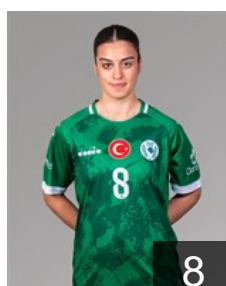

 **TUR**

Ekiz Nisa

Position: Left Back
Place of birth: Giresun
Date of birth: 12.01.2006
Height: 165 cm

 **TUR**

Ergin Aysin

Position: Left Wing
Place of birth: Bolu
Date of birth: 01.08.2000
Height: 167 cm

 **TUR**

Günay Gülseren

Position: Goalkeeper
Place of birth: Giresun
Date of birth: 16.04.2004
Height: 174 cm

 **TUR**

Ince Irem Can

Position: Right Wing
Place of birth:
Date of birth: 03.07.2003
Height: -

 **TUR**

Kara Aysenur

Position: Right Wing
Place of birth: Samsun
Date of birth: 24.06.1999
Height: 165 cm

CLUB COMPETITIONS - DELEGATION LIST

EHF European Cup Women 2023/24

 TUR Görele BSK - Players

 TUR

Özdemir Arife