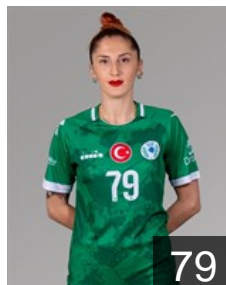

CLUB COMPETITIONS - DELEGATION LIST

EHF European Cup Women 2023/24

 **TUR** Görele BSK - Players

 **TUR**

Abdioglu Serpil

Position: Goalkeeper
Place of birth: Trabzon
Date of birth: 12.03.1988
Height: 183 cm

 **TUR**

Ay Sevil

Position: Left Back
Place of birth: Trabzon
Date of birth: 28.11.1992
Height: 175 cm

 **TUR**

Beytekin Sükran

Position: Line Player
Place of birth: Sanliurfa
Date of birth: 28.12.2003
Height: 170 cm

 **TUR**

Birben Ecem

Position: Left Wing
Place of birth: Rize
Date of birth: 05.03.1999
Height: 174 cm

 **TUR**

Çiftçi Hande

Position: Goalkeeper
Place of birth: Giresun
Date of birth: 28.02.1997
Height: 185 cm