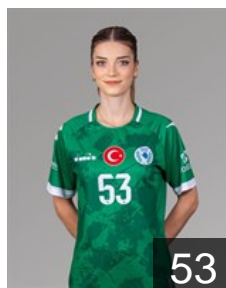

CLUB COMPETITIONS - DELEGATION LIST

EHF European Cup Women 2023/24

 **TUR** Görele BSK - Players

 **TUR**

Abdioglu Serpil

Position: Goalkeeper
Place of birth: Trabzon
Date of birth: 12.03.1988
Height: 183 cm

 **TUR**

Ay Sevil

Position: Left Back
Place of birth: Trabzon
Date of birth: 28.11.1992
Height: 175 cm

 **TUR**

Beytekin Sükran

Position: Line Player
Place of birth: Sanliurfa
Date of birth: 28.12.2003
Height: 170 cm

 **TUR**

Birben Ecem

Position: Left Wing
Place of birth: Rize
Date of birth: 05.03.1999
Height: 174 cm

 **TUR**

Çiftçi Hande

Position: Goalkeeper
Place of birth: Giresun
Date of birth: 28.02.1997
Height: 185 cm

 **TUR**

Civelek Hatice Kübra

Position: Right Back
Place of birth: Giresun
Date of birth: 25.08.2006
Height: 165 cm

 **TUR**

Dilek Gizem

Position: Right Back
Place of birth: Elazig
Date of birth: 18.08.2000
Height: 180 cm