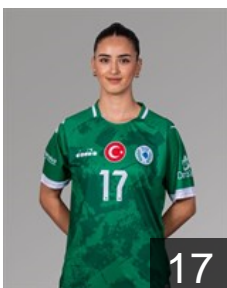

 **TUR**

Günay Gülseren

Position: Goalkeeper
Place of birth: Giresun
Date of birth: 16.04.2004
Height: 174 cm

 **TUR**

Ince Irem Can

Position: Right Wing
Place of birth:
Date of birth: 03.07.2003
Height: -

 **TUR**

Kara Aysenur

Position: Right Wing
Place of birth: Samsun
Date of birth: 24.06.1999
Height: 165 cm

CLUB COMPETITIONS - DELEGATION LIST

EHF European Cup Women 2023/24

 TUR Görele BSK - Players

 TUR

Özdemir Arife

Position: Centre Back
Place of birth: Sivas
Date of birth: 02.01.1995
Height: 170 cm

 TUR

Sen Berfin

Position: Line Player
Place of birth: Antalya
Date of birth: 12.05.2002
Height: 183 cm

 TUR

Tunç Serife

Position: Centre Back
Place of birth: Adana
Date of birth: 10.08.1999
Height: 170 cm