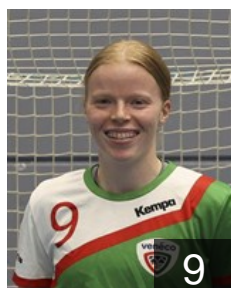

 NED

Moerman Maaïke

Position: Left Back
Place of birth: Delft
Date of birth: 03.07.2003
Height: 170 cm

 NED

Riepe Carmen

Position: Left Back
Place of birth: Den Haag
Date of birth: 27.05.1992
Height: 180 cm

 NED

Schildmeijer Kim

Position: Left Back
Place of birth: Delft
Date of birth: 29.07.2004
Height: 176 cm

CLUB COMPETITIONS - DELEGATION LIST

EHF European Cup Women 2023/24

 NED Venéco VELO - Players

 NED

Schildmeijer Nikki

Position: Centre Back
Place of birth: Delft
Date of birth: 29.07.2004
Height: 165 cm

 NED

Schuit Maud

Position: Left Wing
Place of birth: Den Haag
Date of birth: 10.11.2001
Height: 171 cm

 NED

van Bergen en Henegouwen