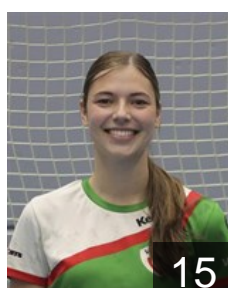

 NED

Baggerman Lynn

Position: Right Back
Place of birth: Kwintsheul
Date of birth: 08.07.2000
Height: 176 cm

 NED

Dijkstra Melissa

Position: Left Wing
Place of birth: Den Haag
Date of birth: 26.06.1997
Height: 171 cm

 NED

Duijnisveld Lotte

Position: Right Wing
Place of birth: Wateringen
Date of birth: 08.08.2003
Height: 170 cm

 NED

Erkens Femke

Position: Goalkeeper
Place of birth: Gouda
Date of birth: 07.07.2000
Height: 176 cm

 NED

Fani Quincy

Position: Right Back
Place of birth: Den Haag
Date of birth: 19.02.2001
Height: 180 cm

 NED

Huf Michelle

Position: Right Wing
Place of birth: Wateringen
Date of birth: 12.08.1994
Height: 172 cm

 NED

Koenraad Anne

Position: Goalkeeper
Place of birth: Tilburg
Date of birth: 25.03.2005
Height: 182 cm

 NED

Louwerens Lexie

Position: Left Wing
Place of birth: Wateringen
Date of birth: 02.09.1999
Height: 171 cm