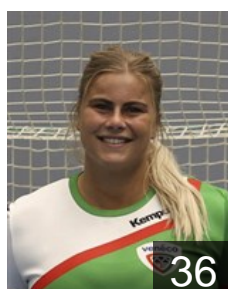

 NED

Schildmeijer Kim

Position: Left Back
Place of birth: Delft
Date of birth: 29.07.2004
Height: 176 cm

CLUB COMPETITIONS - DELEGATION LIST

EHF European Cup Women 2023/24

 NED Venéco VELO - Players

 NED

Schildmeijer Nikki

Position: Centre Back
Place of birth: Delft
Date of birth: 29.07.2004
Height: 165 cm

 NED

Schuit Maud

Position: Left Wing
Place of birth: Den Haag
Date of birth: 10.11.2001
Height: 171 cm

 NED

van Bergen en Henegouwen

Position: Right Back
Place of birth: Den Haag
Date of birth: 05.08.1989
Height: 174 cm

 NED

van der Lans Jennifer

Position: Line Player
Place of birth: Den Haag
Date of birth: 11.05.1998
Height: 177 cm

 NED