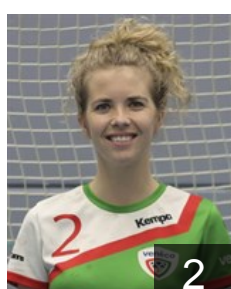

 NED

Baggerman Lynn

Position: Right Back
Place of birth: Kwintsheul
Date of birth: 08.07.2000
Height: 176 cm

 NED

Dijkstra Melissa

Position: Left Wing
Place of birth: Den Haag
Date of birth: 26.06.1997
Height: 171 cm

 NED

Duijnisveld Lotte

Position: Right Wing
Place of birth: Wateringen
Date of birth: 08.08.2003
Height: 170 cm

 NED

Erkens Femke

Position: Goalkeeper
Place of birth: Gouda
Date of birth: 07.07.2000
Height: 176 cm

 NED

Fani Quincy

Position: Right Back
Place of birth: Den Haag
Date of birth: 19.02.2001
Height: 180 cm

 NED

Huf Michelle

Position: Right Wing
Place of birth: Wateringen
Date of birth: 12.08.1994
Height: 172 cm

 NED

Koenraad Anne

Position: Goalkeeper
Place of birth: Tilburg
Date of birth: 25.03.2005
Height: 182 cm

 NED

Louwerens Lexie

Position: Left Wing
Place of birth: Wateringen
Date of birth: 02.09.1999
Height: 171 cm