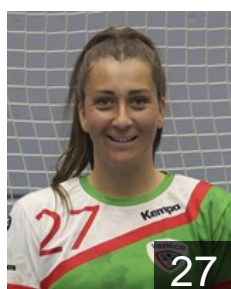

 NED

Moerman Maaïke

Position: Left Back
Place of birth: Delft
Date of birth: 03.07.2003
Height: 170 cm

 NED

Riepe Carmen

Position: Left Back
Place of birth: Den Haag
Date of birth: 27.05.1992
Height: 180 cm

 NED

Schildmeijer Kim

Position: Left Back
Place of birth: Delft
Date of birth: 29.07.2004
Height: 176 cm

CLUB COMPETITIONS - DELEGATION LIST

EHF European Cup Women 2023/24

 NED Venéco VELO - Players

 NED

Schildmeijer Nikki

Position: Centre Back
Place of birth: Delft
Date of birth: 29.07.2004
Height: 165 cm

 NED

Schuit Maud

Position: Left Wing
Place of birth: Den Haag
Date of birth: 10.11.2001
Height: 171 cm

 NED

van Bergen en Henegouwen