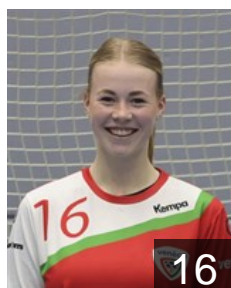

CLUB COMPETITIONS - DELEGATION LIST

EHF European Cup Women 2023/24

 NED Venéco VELO - Players

 NED

Angevaare Caithlin

Position: Goalkeeper
Place of birth: Zoetermeer
Date of birth: 22.08.2005
Height: 181 cm

 NED

Baggerman Lynn

Position: Right Back
Place of birth: Kwintsheul
Date of birth: 08.07.2000
Height: 176 cm

 NED

Dijkstra Melissa

Position: Left Wing
Place of birth: Den Haag
Date of birth: 26.06.1997
Height: 171 cm

 NED

Duijnisveld Lotte

Position: Right Wing
Place of birth: Wateringen
Date of birth: 08.08.2003
Height: 170 cm

 NED

Erkens Femke

Position: Goalkeeper
Place of birth: Gouda
Date of birth: 07.07.2000
Height: 176 cm

 NED

Fani Quincy

Position: Right Back
Place of birth: Den Haag
Date of birth: 19.02.2001
Height: 180 cm

 NED

Huf Michelle

Position: Right Wing
Place of birth: Wateringen
Date of birth: 12.08.1994
Height: 172 cm