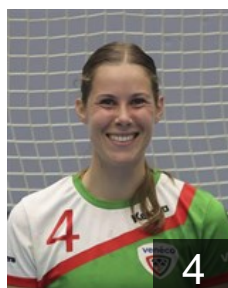

CLUB COMPETITIONS - DELEGATION LIST

EHF European Cup Women 2023/24

 NED Venéco VELO - Players

 NED

Angevaare Caithlin

Position: Goalkeeper
Place of birth: Zoetermeer
Date of birth: 22.08.2005
Height: 181 cm

 NED

Baggerman Lynn

Position: Right Back
Place of birth: Kwintsheul
Date of birth: 08.07.2000
Height: 176 cm

 NED

Dijkstra Melissa

Position: Left Wing
Place of birth: Den Haag
Date of birth: 26.06.1997
Height: 171 cm

 NED

Duijnisveld Lotte

Position: Right Wing
Place of birth: Wateringen
Date of birth: 08.08.2003
Height: 170 cm

 NED

Erkens Femke

Position: Goalkeeper
Place of birth: Gouda
Date of birth: 07.07.2000
Height: 176 cm