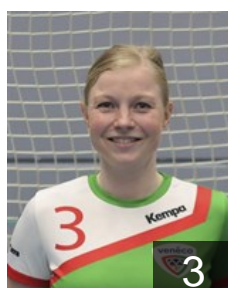

 NED

van Manen Demi

Position: Goalkeeper
Place of birth: Vlaardinggen
Date of birth: 10.12.2003
Height: 185 cm

 NED

van Oort Beau

Position: Right Back
Place of birth: Den Haag
Date of birth: 08.08.2003
Height: 178 cm

 NED

van Rijn Isa

Position: Line Player
Place of birth: Den Haag
Date of birth: 08.05.2002
Height: 167 cm

 NED

van Ruijven Nina

Position: Left Wing
Place of birth: Naaldwijk
Date of birth: 27.09.1993
Height: 170 cm

 NED

van Steekelenburg Bente

Position: Centre Back
Place of birth: Wateringen
Date of birth: 25.08.2001
Height: 170 cm

 NED

van Steekelenburg Phebe

Position: Centre Back
Place of birth: Delft
Date of birth: 21.10.1996
Height: 165 cm

CLUB COMPETITIONS - DELEGATION LIST

EHF European Cup Women 2023/24

 **NED** Venéco VELO - Players

 **NED**
van Steenberg Kirsten

Position: Line Player
Place of birth: Pijnacker
Date of birth: 21.08.1995
Height: 176 cm