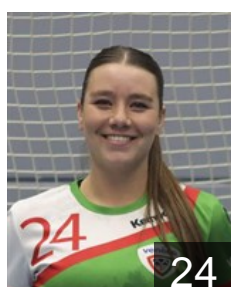

van Duijvenbode Angelique

Position: Centre Back
Place of birth: Den Haag
Date of birth: 15.04.1995
Height: 168 cm

 NED

van Ingen Pieke

Position: Centre Back
Place of birth: Den Haag
Date of birth: 09.02.2005
Height: 169 cm

 NED

van Manen Demi

Position: Goalkeeper
Place of birth: Vlaardinggen
Date of birth: 10.12.2003
Height: 185 cm

 NED

van Oort Beau

Position: Right Back
Place of birth: Den Haag
Date of birth: 08.08.2003
Height: 178 cm

 NED

van Rijn Isa

Position: Line Player
Place of birth: Den Haag
Date of birth: 08.05.2002
Height: 167 cm

 NED

van Ruijven Nina

Position: Left Wing
Place of birth: Naaldwijk
Date of birth: 27.09.1993
Height: 170 cm