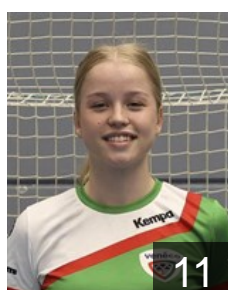

Position: Centre Back
Place of birth: Delft
Date of birth: 29.07.2004
Height: 165 cm

 NED

Schuit Maud

Position: Left Wing
Place of birth: Den Haag
Date of birth: 10.11.2001
Height: 171 cm

 NED

van Bergen en Henegouwen

Position: Right Back
Place of birth: Den Haag
Date of birth: 05.08.1989
Height: 174 cm

 NED

van der Lans Jennifer

Position: Line Player
Place of birth: Den Haag
Date of birth: 11.05.1998
Height: 177 cm

 NED

van Duijvenbode Angelique

Position: Centre Back
Place of birth: Den Haag
Date of birth: 15.04.1995
Height: 168 cm

 NED

van Ingen Pieke

Position: Centre Back
Place of birth: Den Haag
Date of birth: 09.02.2005
Height: 169 cm

 NED

van Manen Demi

Position: Goalkeeper
Place of birth: Vlaardinggen
Date of birth: 10.12.2003
Height: 185 cm

 NED

van Oort Beau

Position: Right Back
Place of birth: Den Haag
Date of birth: 08.08.2003
Height: 178 cm