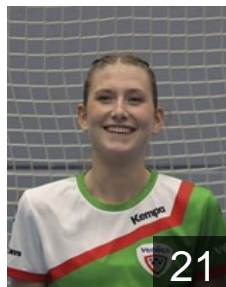

CLUB COMPETITIONS - DELEGATION LIST

EHF European Cup Women 2023/24

 **NED** Venéco VELO - Players

 **NED**
van Steenberg Kirsten

Position: Line Player
Place of birth: Pijnacker
Date of birth: 21.08.1995
Height: 176 cm

 **NED**
Vanbrabant Mirte

Position: Right Wing
Place of birth: Den Haag
Date of birth: 25.03.2003
Height: 168 cm

TEAM OFFICIALS

 **NED**
Baggerman Henk

Team Manager
Date of birth: 12.03.1984

 **NED**
de Kluijver Jacqueline