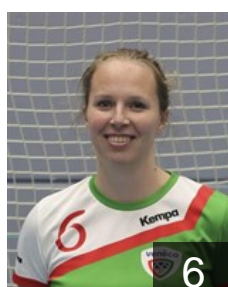

NED

van Ruijven Nina

Position: Left Wing
Place of birth: Naaldwijk
Date of birth: 27.09.1993
Height: 170 cm