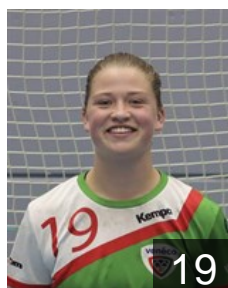

 NED

Moerman Maaïke

Position: Left Back
Place of birth: Delft
Date of birth: 03.07.2003
Height: 170 cm

 NED

Riepe Carmen

Position: Left Back
Place of birth: Den Haag
Date of birth: 27.05.1992
Height: 180 cm

 NED

Schildmeijer Kim

Position: Left Back
Place of birth: Delft
Date of birth: 29.07.2004
Height: 176 cm

CLUB COMPETITIONS - DELEGATION LIST

EHF European Cup Women 2023/24

 NED Venéco VELO - Players

 NED

Schildmeijer Nikki

Position: Centre Back
Place of birth: Delft
Date of birth: 29.07.2004
Height: 165 cm

 NED

Schuit Maud

Position: Left Wing
Place of birth: Den Haag
Date of birth: 10.11.2001
Height: 171 cm

 NED

van Bergen en Henegouwen