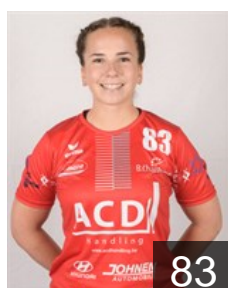

## Kornmann Sarah

Position: Goalkeeper  
Place of birth: Liege  
Date of birth: 06.10.2000  
Height: 155 cm

 BEL

## Kriescher Kaye

Position: Centre Back  
Place of birth: Eupen  
Date of birth: 31.03.1998  
Height: 161 cm

 BEL

## Lachi Lou-Anne

Position: Left Wing  
Place of birth: Eupen  
Date of birth: 16.04.2007  
Height: 155 cm

 FRA

## Le Brigand Ilona

Position: Centre Back  
Place of birth: Toulon  
Date of birth: 12.10.2001  
Height: 164 cm