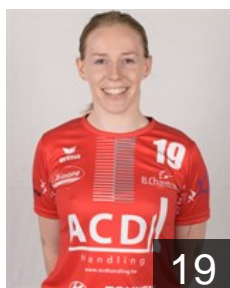

BEL KTSV Eupen - Players

BEL

Maes Juliette

Position: Left Wing
Place of birth: Oupeye
Date of birth: 04.02.2000
Height: 163 cm