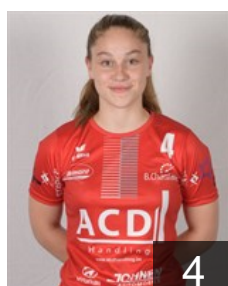

## Pohen Elisabeth

Position: Goalkeeper  
Place of birth: Aachen  
Date of birth: 16.06.2005  
Height: 186 cm

 BEL

## Pötgen Pauline

Position: Left Back  
Place of birth: Eupen  
Date of birth: 29.04.2004  
Height: 177 cm

 BEL

## Rouselle Louise

Position: Centre Back  
Place of birth: Liege  
Date of birth: 30.06.2000  
Height: 169 cm

 BEL