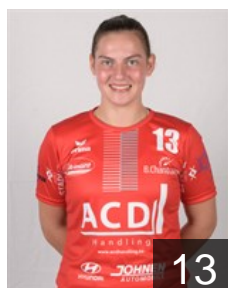

## Le Brigand Ilona

Position: Centre Back  
Place of birth: Toulon  
Date of birth: 12.10.2001  
Height: 164 cm

# CLUB COMPETITIONS - DELEGATION LIST

EHF European Cup Women 2023/24

 BEL KTSV Eupen - Players

 BEL

## Maes Juliette

Position: Left Wing  
Place of birth: Oupeye  
Date of birth: 04.02.2000  
Height: 163 cm

 BEL

## Matzaris Katarina

Position: Centre Back  
Place of birth: Tilleur  
Date of birth: 30.01.2000  
Height: 170 cm

 BEL