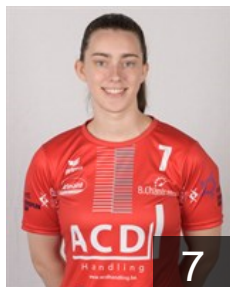

# CLUB COMPETITIONS - DELEGATION LIST

EHF European Cup Women 2023/24

 BEL KTSV Eupen - Players

 BEL

## Addis Giulia

Position: Right Wing  
Place of birth: Aachen  
Date of birth: 09.09.2005  
Height: 172 cm

 BEL

## Baily Michelle

Position: Left Wing  
Place of birth: Eupen  
Date of birth: 29.10.2003  
Height: 178 cm

 BEL

## Beckers Lauranne

Position: Centre Back  
Place of birth: Eupen  
Date of birth: 30.01.2001  
Height: 161 cm

 BEL