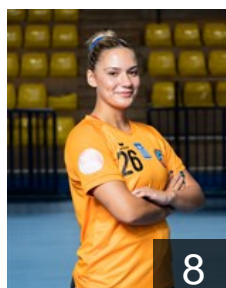

CYP
Taki Antria
Position: Goalkeeper
Place of birth:
Date of birth: 20.06.1995
Height: -

GRE
Theodosopoulou Vasiliki
Position: Goalkeeper
Place of birth: Veria
Date of birth: 21.05.1998
Height: 170 cm

GRE
Trochidou Chrysi
Position: Right Wing
Place of birth: Giannitsa
Date of birth: 24.06.1998
Height: 162 cm

CLUB COMPETITIONS - DELEGATION LIST

EHF European Cup Women 2023/24

 GRE AESH Pylaia Thessaloniki - Players

 GRE

Trochidou E.

Position: Left Back
Place of birth: Giannitsa
Date of birth: 01.01.2001
Height: 165 cm

 GRE

Tsartsiou Maria

Position: Line Player
Place of birth:
Date of birth: 07.08.2002
Height: -

 GRE

Tsigarida Athanasia

Position: Left Back
Place of birth: Naousa
Date of birth: 06.12.2004
Height: -

 GRE

Tsigarida Athina

Position: Line Player
Place of birth: Thessaloniki
Date of birth: 20.04.2004
Height: 180 cm

 GRE

Vasileiadou Styliani

Position: Left Wing
Place of birth:
Date of birth: 24.09.2004
Height: 167 cm

 GRE

Xydia Maria