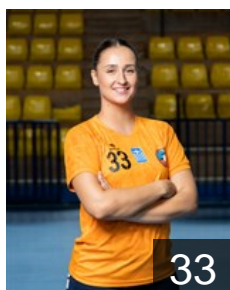

CLUB COMPETITIONS - DELEGATION LIST

EHF European Cup Women 2023/24

GRE AESH Pylaia Thessaloniki - Players

GRE
Argiropoulou Panagiota
Position: Line Player
Place of birth: Athens
Date of birth: 16.06.1998
Height: 174 cm

GRE
Kostopoulou Athina
Position: Right Back
Place of birth: Thessaloniki
Date of birth: 30.12.1995
Height: 179 cm

GRE
Koukmisi Aikaterini
Position: Centre Back
Place of birth: Thessaloniki
Date of birth: 13.09.2000
Height: 169 cm