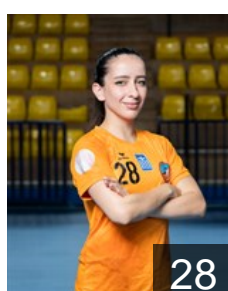

GRE
Kostopoulou Athina
Position: Right Back
Place of birth: Thessaloniki
Date of birth: 30.12.1995
Height: 179 cm

GRE
Koukmisi Aikaterini
Position: Centre Back
Place of birth: Thessaloniki
Date of birth: 13.09.2000
Height: 169 cm

GRE
Machairidou Kyriaki
Position: Left Wing
Place of birth:
Date of birth: 30.07.2007
Height: -

GRE
Panagiotidou Anastasia
Position: Centre Back
Place of birth:
Date of birth: 14.11.1998
Height: 173 cm

GRE
Papadopoulou Agni
Position: Centre Back
Place of birth:
Date of birth: 04.12.2003
Height: 170 cm

GRE
Papadopoulou Gesthimani
Position: Right Back
Place of birth:
Date of birth: 04.12.2003
Height: -

GRE
Selemidou Danai
Position: Left Wing
Place of birth: Thessaloniki
Date of birth: 09.02.1999
Height: 169 cm

GRE
Souska Christina
Position: Right Wing
Place of birth:
Date of birth: 04.07.2004
Height: 158 cm