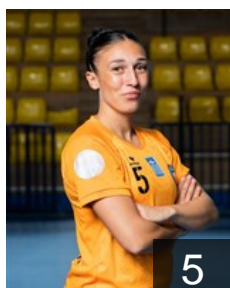

GRE
Selemidou Danai
Position: Left Wing
Place of birth: Thessaloniki
Date of birth: 09.02.1999
Height: 169 cm

GRE
Souska Christina
Position: Right Wing
Place of birth:
Date of birth: 04.07.2004
Height: 158 cm

CYP
Taki Antria
Position: Goalkeeper
Place of birth:
Date of birth: 20.06.1995
Height: -

GRE
Theodosopoulou Vasiliki
Position: Goalkeeper
Place of birth: Veria
Date of birth: 21.05.1998
Height: 170 cm

GRE
Trochidou Chrysi
Position: Right Wing
Place of birth: Giannitsa
Date of birth: 24.06.1998
Height: 162 cm

CLUB COMPETITIONS - DELEGATION LIST

EHF European Cup Women 2023/24

 GRE AESH Pylaia Thessaloniki - Players

 GRE

Trochidou E.

Position: Left Back
Place of birth: Giannitsa
Date of birth: 01.01.2001
Height: 165 cm