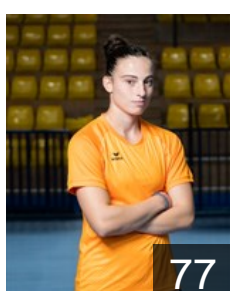

CLUB COMPETITIONS - DELEGATION LIST

EHF European Cup Women 2023/24

GRE AESH Pylaia Thessaloniki - Players

GRE
Argiropoulou Panagiota
Position: Line Player
Place of birth: Athens
Date of birth: 16.06.1998
Height: 174 cm

GRE
Kostopoulou Athina
Position: Right Back
Place of birth: Thessaloniki
Date of birth: 30.12.1995
Height: 179 cm

GRE
Koukmisi Aikaterini
Position: Centre Back
Place of birth: Thessaloniki
Date of birth: 13.09.2000
Height: 169 cm

GRE
Machairidou Kyriaki
Position: Left Wing
Place of birth:
Date of birth: 30.07.2007
Height: -

GRE
Panagiotidou Anastasia
Position: Centre Back
Place of birth:
Date of birth: 14.11.1998
Height: 173 cm

GRE
Papadopoulou Agni
Position: Centre Back
Place of birth:
Date of birth: 04.12.2003
Height: 170 cm

GRE
Papadopoulou Gesthimani
Position: Right Back
Place of birth:
Date of birth: 04.12.2003
Height: -