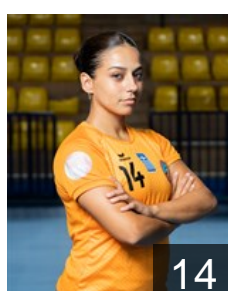

GRE
Papadopoulou Agni
Position: Centre Back
Place of birth:
Date of birth: 04.12.2003
Height: 170 cm

GRE
Papadopoulou Gesthimani
Position: Right Back
Place of birth:
Date of birth: 04.12.2003
Height: -

GRE
Selemidou Danai
Position: Left Wing
Place of birth: Thessaloniki
Date of birth: 09.02.1999
Height: 169 cm

GRE
Souska Christina
Position: Right Wing
Place of birth:
Date of birth: 04.07.2004
Height: 158 cm

CYP
Taki Antria
Position: Goalkeeper
Place of birth:
Date of birth: 20.06.1995
Height: -

GRE
Theodosopoulou Vasiliki
Position: Goalkeeper
Place of birth: Veria
Date of birth: 21.05.1998
Height: 170 cm

GRE
Trochidou Chrysi
Position: Right Wing
Place of birth: Giannitsa
Date of birth: 24.06.1998
Height: 162 cm