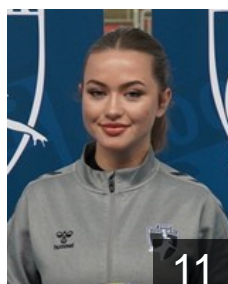

Position: Line Player
Place of birth: Skopje
Date of birth: 15.08.2006
Height: 180 cm

SRB

Mitrovic Katarina

Position: Goalkeeper
Place of birth:
Date of birth: 13.03.2002
Height: -

MKD

Ramuko Zamira

Position: Left Back
Place of birth: Skopje
Date of birth: 23.04.2003
Height: 182 cm

MKD

Ramuko Zana

Position: Left Wing
Place of birth: Skopje
Date of birth: 19.08.2001
Height: 165 cm

CLUB COMPETITIONS - DELEGATION LIST

EHF European Cup Women 2023/24

 MKD WHC Cair Skopje - Players

 MKD

Redzep Shadije