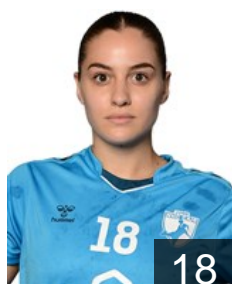

Position: Left Wing
Place of birth: Skopje
Date of birth: 03.02.2001
Height: -

MKD

Dinevska Bojana

Position: Left Wing
Place of birth:
Date of birth: 07.10.2000
Height: 163 cm

MKD

Dukoska Teodora

Position: Right Wing
Place of birth: Struga
Date of birth: 10.06.2004
Height: 170 cm

BIH

Dzamkic Amela

Position: Line Player
Place of birth: Zenica
Date of birth: 12.08.2002
Height: 188 cm

MKD

Galevska Marija

Position: Centre Back
Place of birth:
Date of birth: 01.10.2002
Height: -

MKD

Gjorgjievaska Stefaniya

Position: Left Wing
Place of birth: Skopje
Date of birth: 27.03.2003
Height: -

MNE

Kojovic Magdalena

Position: Goalkeeper
Place of birth: Podgorica
Date of birth: 27.11.2003
Height: 180 cm

MKD

Miftari Hana

Position: Line Player
Place of birth: Skopje
Date of birth: 15.08.2006
Height: 180 cm

SRB

Mitrovic Katarina

Position: Goalkeeper
Place of birth:
Date of birth: 13.03.2002
Height: -

MKD

Ramuko Zamira

Position: Left Back
Place of birth: Skopje
Date of birth: 23.04.2003
Height: 182 cm