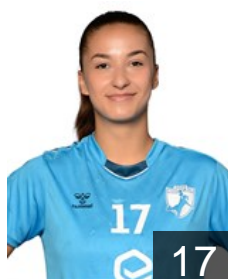

CLUB COMPETITIONS - DELEGATION LIST

EHF European Cup Women 2023/24

MKD WHC Cair Skopje - Players

KOS

Ajvazi Klea

Position: Left Back
Place of birth:
Date of birth: 26.04.2005
Height: -

MKD

Damcheska Biljana

Position: Left Wing
Place of birth: Skopje
Date of birth: 03.02.2001
Height: -

MKD

Dinevska Bojana

Position: Left Wing
Place of birth:
Date of birth: 07.10.2000
Height: 163 cm

MKD

Dukoska Teodora

Position: Right Wing
Place of birth: Struga
Date of birth: 10.06.2004
Height: 170 cm

Position: Left Wing
Place of birth: Skopje
Date of birth: 27.03.2003
Height: -

MNE

Kojovic Magdalena

Position: Goalkeeper
Place of birth: Podgorica
Date of birth: 27.11.2003
Height: 180 cm

MKD

Miftari Hana

Position: Line Player
Place of birth: Skopje
Date of birth: 15.08.2006
Height: 180 cm

SRB

Mitrovic Katarina

Position: Goalkeeper
Place of birth:
Date of birth: 13.03.2002
Height: -

MKD

Ramuko Zamira

Position: Left Back
Place of birth: Skopje
Date of birth: 23.04.2003
Height: 182 cm