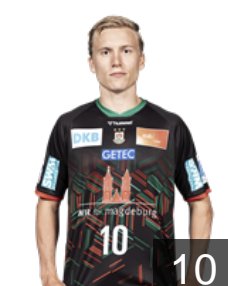

 DEN

Jensen Magnus Saugstrup

Position: Line Player
Place of birth: Aalborg
Date of birth: 12.07.1996
Height: 195 cm
Weight: 105 kg

 GER

Kirschberger Leon

Position: Right Wing
Place of birth: Berlin
Date of birth: 26.12.2000
Height: 188 cm
Weight: 93 kg