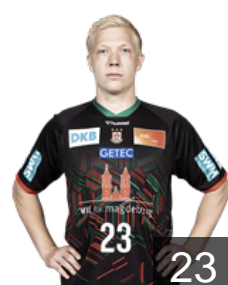

 POL

Chrapkowski Piotr

Position: Left Back
Place of birth: Kartuzy
Date of birth: 24.03.1988
Height: 203 cm
Weight: 104 kg

 SWE

Claar Felix

Position: Centre Back
Place of birth: Vrinnevi
Date of birth: 05.01.1997
Height: 192 cm
Weight: 93 kg

 DEN

Damgaard Nielsen Michael

Position: Left Back
Place of birth: Rødby
Date of birth: 18.03.1990
Height: 192 cm
Weight: 91 kg

 GER

Haake Fritz-Leon

Position: Centre Back
Place of birth: Schkeuditz
Date of birth: 29.07.2004
Height: 184 cm
Weight: 89 kg

 ESP

Hernandez Ferrer Sergey

Position: Goalkeeper
Place of birth: Kropotkin
Date of birth: 17.06.1995
Height: 198 cm
Weight: 101 kg

 GER

Hornke Tim

Position: Right Wing
Place of birth: Hannover
Date of birth: 04.08.1990
Height: 188 cm
Weight: 84 kg

 DEN

Jensen Magnus Saugstrup

Position: Line Player
Place of birth: Aalborg
Date of birth: 12.07.1996
Height: 195 cm
Weight: 105 kg

 GER

Kirschberger Leon

Position: Right Wing
Place of birth: Berlin
Date of birth: 26.12.2000
Height: 188 cm
Weight: 93 kg