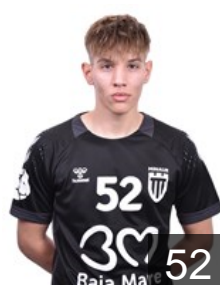

# CLUB COMPETITIONS - DELEGATION LIST

EHF European League Men 2022/23

 ROU CS Minaur Baia Mare - Players

 ROU  
**Manescu Constantin Bogdan**

Position: Right Back  
Place of birth: Melinesti  
Date of birth: 26.09.1997  
Height: 192 cm  
Weight: 94 kg

 ROU  
**Nagy Robert**

Position: Line Player  
Place of birth: Baia Mare  
Date of birth: 06.07.1997  
Height: 192 cm  
Weight: 103 kg

 ROU  
**Pop Erik Leonard**

Position: Centre Back  
Place of birth: BAIA MARE  
Date of birth: 14.08.2002  
Height: 185 cm  
Weight: 83 kg

 ROU  
**Pop Razvan Mihai**

Position: Goalkeeper  
Place of birth: BAIA MARE  
Date of birth: 20.06.1985  
Height: 187 cm  
Weight: 95 kg

 SRB  
**Ratkovic Nemanja**

Position: Line Player  
Place of birth: Novi Sad  
Date of birth: 11.12.1996  
Height: 191 cm  
Weight: 107 kg

 ROU  
**Sabou Lucas Alexandru**

Position: Left Wing  
Place of birth: BAIA MARE  
Date of birth: 25.10.2005  
Height: 184 cm  
Weight: 82 kg

 ANG  
**Teka Gabriel Massuca**

Position: Line Player  
Place of birth: LUANDA  
Date of birth: 02.02.1991  
Height: 192 cm  
Weight: 104 kg