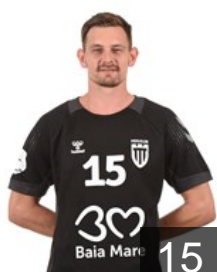

## Da Silva Mollino Anderson

Position: Right Back  
Place of birth: CASTELO/ES  
Date of birth: 20.05.1990  
Height: 190 cm  
Weight: 90 kg

 ROU

## Dobra Mihai Bogdan

Position: Centre Back  
Place of birth: Baia Mare  
Date of birth: 25.01.2000  
Height: 184 cm  
Weight: 83 kg

 ROU

## Fotache Viorel

Position: Left Back  
Place of birth: Galati  
Date of birth: 15.05.1989  
Height: 197 cm  
Weight: 110 kg

 CZE

## Kotrc Milan

Position: Left Wing  
Place of birth: PRAGA  
Date of birth: 23.05.1988  
Height: 189 cm  
Weight: 84 kg

 UKR