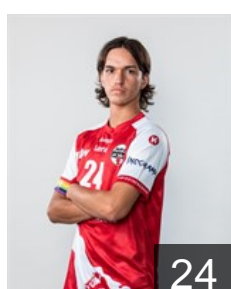

AUT

Weber Linus

Position: Centre Back
Place of birth: Bregenz
Date of birth: 27.02.2004
Height: 182 cm
Weight: 70 kg

24