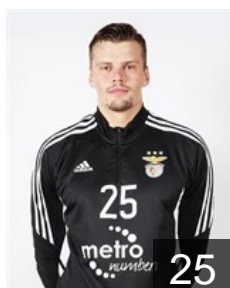

 BRA
Carvalho Cabral Guilherme
Position: Line Player
Place of birth: Rio Verde
Date of birth: 18.02.2003
Height: 202 cm
Weight: 114 kg

 SRB
Djordjic Petar
Position: Left Back
Place of birth: Sabac
Date of birth: 17.09.1990
Height: 197 cm
Weight: 95 kg

 POR
Faria Campos Diogo
Position: Left Wing
Place of birth: Leiria
Date of birth: 07.07.2004
Height: 178 cm
Weight: 75 kg

 POR
Ferraz Martim
Position: Centre Back
Place of birth: Madeira
Date of birth: 30.09.2003
Height: 184 cm
Weight: 80 kg

 POR
Freire Mendes Afonso Maria
Position: Right Wing
Place of birth: Almada
Date of birth: 11.01.2005
Height: 177 cm
Weight: 70 kg

 ESP
Garcia Barceló Arnau
Position: Left Back
Place of birth: Granollers
Date of birth: 12.06.1994
Height: 197 cm
Weight: 95 kg

 ROU
Grigoras Demis Cosmin
Position: Right Back
Place of birth: Vaslui
Date of birth: 30.06.1993
Height: 195 cm
Weight: 98 kg

CLUB COMPETITIONS - DELEGATION LIST

EHF European League Men 2022/23

 POR Sport Lisboa e Benfica - Players