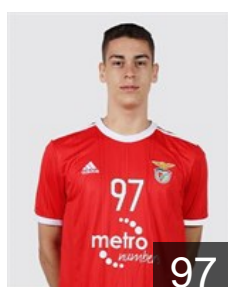

 SLO

Kljun Tadej

Position: Right Back
Place of birth: Postojna
Date of birth: 18.04.2001
Height: 196 cm
Weight: 92 kg

 POR

Martins Carlos

Position: Right Wing
Place of birth: Vila Nova de Paia
Date of birth: 14.06.1994
Height: 176 cm
Weight: 76 kg

 POR

Moreira Béloné

Position: Centre Back
Place of birth: Lisboa
Date of birth: 01.06.1990
Height: 180 cm
Weight: 80 kg

 CPV

Moreno Paulo

Position: Line Player
Place of birth: Lisboa
Date of birth: 08.05.1992
Height: 197 cm
Weight: 113 kg

 GER

Rahmel Ole

Position: Right Wing
Place of birth: Achim
Date of birth: 19.11.1989
Height: 190 cm
Weight: 90 kg

 POR

Rocha Ricardo

Position: Centre Back
Place of birth: Matosinhos
Date of birth: 02.09.2005
Height: 197 cm
Weight: 92 kg

 BIH

Vranjes Vladimir

Position: Line Player
Place of birth: Banja Luka
Date of birth: 14.12.1988
Height: 200 cm
Weight: 112 kg

 SRB

Zoric Nikola

Position: Goalkeeper
Place of birth: Novi Sad
Date of birth: 30.09.2004
Height: 200 cm
Weight: 95 kg