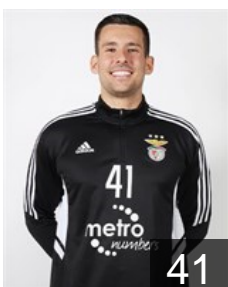

CLUB COMPETITIONS - DELEGATION LIST

EHF European League Men 2022/23

 POR Sport Lisboa e Benfica - Players

 POR
Bandeira Lourenço João
Position: Left Back
Place of birth: Benavente
Date of birth: 10.05.2006
Height: 196 cm
Weight: 93 kg

 FRA
Bingo Arnaud
Position: Left Wing
Place of birth: Lyon
Date of birth: 12.10.1987
Height: 190 cm
Weight: 85 kg

 POR
Borges Hernandez Alexis
Position: Line Player
Place of birth: Vila Clara
Date of birth: 06.10.1991
Height: 197 cm
Weight: 115 kg

 CPV
Borges Silva Semedo L.
Position: Left Back
Place of birth: Praia
Date of birth: 24.12.1994
Height: 195 cm
Weight: 101 kg

 POR
Capdeville Gustavo
Position: Goalkeeper
Place of birth: Lisboa
Date of birth: 31.08.1997
Height: 190 cm
Weight: 90 kg