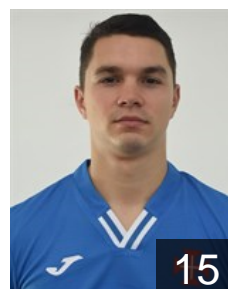

 POR

Barreto Rui

Position: Centre Back
Place of birth: Lisbon
Date of birth: 08.10.1991
Height: 179 cm
Weight: 71 kg

 POR

Cabral Luís

Position: Left Back
Place of birth: Lisbon
Date of birth: 04.06.2001
Height: 191 cm
Weight: 85 kg

 POR

Domingos Diogo

Position: Left Back
Place of birth: Lisbon
Date of birth: 08.01.1993
Height: 190 cm
Weight: 112 kg

 ANG

Ferreira E.

Position: Left Back
Place of birth: Luanda
Date of birth: 28.05.1990
Height: 200 cm
Weight: 95 kg

 POR

Ferreira Tomas

Position: Right Wing
Place of birth: Lisbon
Date of birth: 25.04.2002
Height: 178 cm
Weight: 72 kg

 POR

Ferro Tiago

Position: Left Wing
Place of birth: Lisbon
Date of birth: 19.08.1993
Height: 188 cm
Weight: 80 kg

 SRB

Markovic Uros

Position: Line Player
Place of birth: Belgrado
Date of birth: 03.09.1996
Height: 185 cm
Weight: 87 kg

 POR

Miranda Diogo

Position: Right Wing
Place of birth: Lisbon
Date of birth: 24.10.2003
Height: 177 cm
Weight: 72 kg