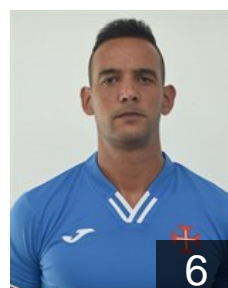

 POR

Ferreira Tomas

Position: Right Wing
Place of birth: Lisbon
Date of birth: 25.04.2002
Height: 178 cm
Weight: 72 kg

 POR

Ferro Tiago

Position: Left Wing
Place of birth: Lisbon
Date of birth: 19.08.1993
Height: 188 cm
Weight: 80 kg

 SRB

Markovic Uros

Position: Line Player
Place of birth: Belgrado
Date of birth: 03.09.1996
Height: 185 cm
Weight: 87 kg

 POR

Miranda Diogo

Position: Right Wing
Place of birth: Lisbon
Date of birth: 24.10.2003
Height: 177 cm
Weight: 72 kg

 POR

Moreira Bruno

Position: Line Player
Place of birth: Lisbon
Date of birth: 20.08.1984
Height: 187 cm
Weight: 94 kg

 POR

Moreira Miguel

Position: Goalkeeper
Place of birth: Lisbon
Date of birth: 16.03.1992
Height: 187 cm
Weight: 115 kg