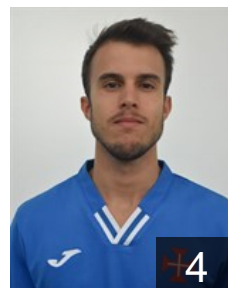

 POR

Barreto Rui

Position: Centre Back
Place of birth: Lisbon
Date of birth: 08.10.1991
Height: 179 cm
Weight: 71 kg

 POR

Cabral Luís

Position: Left Back
Place of birth: Lisbon
Date of birth: 04.06.2001
Height: 191 cm
Weight: 85 kg

 POR

Domingos Diogo

Position: Left Back
Place of birth: Lisbon
Date of birth: 08.01.1993
Height: 190 cm
Weight: 112 kg

 ANG

Ferreira E.

Position: Left Back
Place of birth: Luanda
Date of birth: 28.05.1990
Height: 200 cm
Weight: 95 kg

 POR

Ferreira Tomas

Position: Right Wing
Place of birth: Lisbon
Date of birth: 25.04.2002
Height: 178 cm
Weight: 72 kg

 POR

Ferro Tiago

Position: Left Wing
Place of birth: Lisbon
Date of birth: 19.08.1993
Height: 188 cm
Weight: 80 kg

 SRB

Markovic Uros

Position: Line Player
Place of birth: Belgrado
Date of birth: 03.09.1996
Height: 185 cm
Weight: 87 kg

 POR

Miranda Diogo

Position: Right Wing
Place of birth: Lisbon
Date of birth: 24.10.2003
Height: 177 cm
Weight: 72 kg