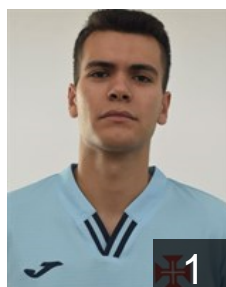

POR

Pereira Tiago

Position: Centre Back
Place of birth: Guimarães
Date of birth: 08.06.1989
Height: 185 cm
Weight: 90 kg

CPV

Pina Nelson

Position: Left Wing
Place of birth: Lisbon
Date of birth: 01.03.1985
Height: 177 cm
Weight: 81 kg

POR

Santana Pedro

Position: Left Back
Place of birth: Lisbon
Date of birth: 17.02.1999
Height: 192 cm
Weight: 92 kg

POR

Santos João

Position: Goalkeeper
Place of birth: Lisbon
Date of birth: 10.08.2003
Height: 187 cm
Weight: 82 kg

POR

Selles Christopher

Position: Centre Back
Place of birth: Havana
Date of birth: 24.11.2000
Height: 185 cm
Weight: 83 kg

POR

Silva Tiago

Position: Goalkeeper
Place of birth: Lisbon
Date of birth: 22.09.1999
Height: 197 cm
Weight: 87 kg