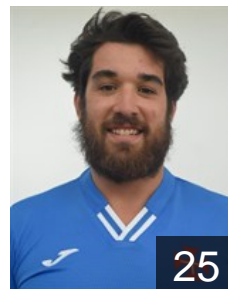

 POR

Barreto Rui

Position: Centre Back
Place of birth: Lisbon
Date of birth: 08.10.1991
Height: 179 cm
Weight: 71 kg

 POR

Cabral Luís

Position: Left Back
Place of birth: Lisbon
Date of birth: 04.06.2001
Height: 191 cm
Weight: 85 kg