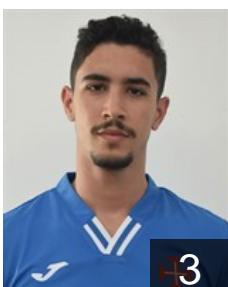

POR

Pereira Tiago

Position: Centre Back
Place of birth: Guimarães
Date of birth: 08.06.1989
Height: 185 cm
Weight: 90 kg

CPV

Pina Nelson

Position: Left Wing
Place of birth: Lisbon
Date of birth: 01.03.1985
Height: 177 cm
Weight: 81 kg

POR

Santana Pedro

Position: Left Back
Place of birth: Lisbon
Date of birth: 17.02.1999
Height: 192 cm
Weight: 92 kg

POR

Santos João

Position: Goalkeeper
Place of birth: Lisbon
Date of birth: 10.08.2003
Height: 187 cm
Weight: 82 kg

POR

Selles Christopher

Position: Centre Back
Place of birth: Havana
Date of birth: 24.11.2000
Height: 185 cm
Weight: 83 kg

POR

Silva Tiago

Position: Goalkeeper
Place of birth: Lisbon
Date of birth: 22.09.1999
Height: 197 cm
Weight: 87 kg