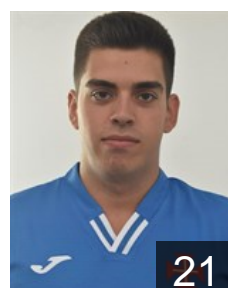

 SRB

Markovic Uros

Position: Line Player
Place of birth: Belgrado
Date of birth: 03.09.1996
Height: 185 cm
Weight: 87 kg

 POR

Miranda Diogo

Position: Right Wing
Place of birth: Lisbon
Date of birth: 24.10.2003
Height: 177 cm
Weight: 72 kg

 POR

Moreira Bruno

Position: Line Player
Place of birth: Lisbon
Date of birth: 20.08.1984
Height: 187 cm
Weight: 94 kg

 POR

Moreira Miguel

Position: Goalkeeper
Place of birth: Lisbon
Date of birth: 16.03.1992
Height: 187 cm
Weight: 115 kg

POR

Pereira Tiago

Position: Centre Back
Place of birth: Guimarães
Date of birth: 08.06.1989
Height: 185 cm
Weight: 90 kg

CPV

Pina Nelson

Position: Left Wing
Place of birth: Lisbon
Date of birth: 01.03.1985
Height: 177 cm
Weight: 81 kg