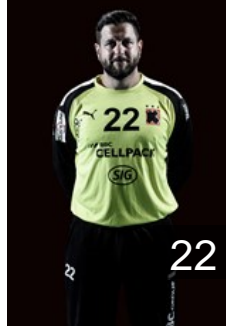

## Waldvogel Nicolas Thierry

Position: Left Back  
Place of birth: Zürich ZH  
Date of birth: 07.01.2003  
Height: 187 cm  
Weight: 90 kg

 SLO

## Zabic Igor

Position: Line Player  
Place of birth: Celje  
Date of birth: 15.08.1992  
Height: 201 cm  
Weight: 113 kg

 GER