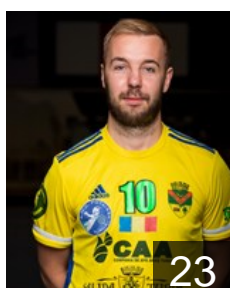

 ROU

Thalmaier Roland

Position: Right Wing
Place of birth: Cluj-Napoca
Date of birth: 15.09.1996
Height: 190 cm
Weight: 91 kg

 ROU

Totoi Andrei Sirwan

Position: Line Player
Place of birth: iasi
Date of birth: 02.06.2000
Height: 193 cm
Weight: 96 kg

 ROU

Veres Denis

Position: Left Wing
Place of birth: Turda
Date of birth: 19.11.2003
Height: 178 cm
Weight: 73 kg

 SRB

Vojvodic Janja

Position: Centre Back
Place of birth: vrbas
Date of birth: 31.05.1995
Height: 194 cm
Weight: 88 kg