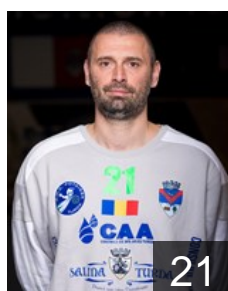

 ROU
Pintoiu Teodor
Position: Left Back
Place of birth: Turda
Date of birth: 20.09.1999
Height: -
Weight: -

CLUB COMPETITIONS - DELEGATION LIST

EHF European League Men 2022/23

 ROU AHC Potaissa Turda - Players

 ROU

Pop Daniel

Position: Right Wing
Place of birth: Turda
Date of birth: 10.02.2000
Height: 187 cm
Weight: 76 kg

 ROU

Popescu Mihai Catalin

Position: Goalkeeper
Place of birth: Ploiesti
Date of birth: 15.03.1985
Height: 197 cm
Weight: 98 kg

 ROU

Rusu Darius Daniel

Position: Right Back
Place of birth:
Date of birth: 07.04.2004
Height: 194 cm
Weight: 88 kg

 ROU

Selaru George

Position: Goalkeeper
Place of birth: Calarasi
Date of birth: 29.04.1987
Height: 196 cm
Weight: 96 kg

 ROU

Szoke Marius Alin

Position: Centre Back
Place of birth: Sfintu Gheorghe
Date of birth: 21.01.1993
Height: 188 cm
Weight: 88 kg

 ROU

Talas Huba Elemer

Position: Line Player
Place of birth: Ludus
Date of birth: 10.06.1986
Height: 199 cm
Weight: 105 kg