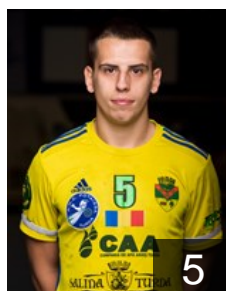

 SRB
Dragas Milos
Position: Left Back
Place of birth: Priboj
Date of birth: 11.06.1990
Height: 201 cm
Weight: 110 kg

 ROU
Dumitriu Gabriel Florinel
Position: Line Player
Place of birth: GALATI
Date of birth: 30.01.1996
Height: 192 cm
Weight: 108 kg

 ROU
Ghita Radu Cristian
Position: Right Back
Place of birth: BACAU
Date of birth: 22.11.1990
Height: 189 cm
Weight: 92 kg

 ROU
Ghivil Alexandru Alin
Position: Centre Back
Place of birth: TURDA
Date of birth: 02.09.2001
Height: 188 cm
Weight: 77 kg

 SLO
Groff Luka
Position: Left Back
Place of birth: Postojna
Date of birth: 30.11.1995
Height: 201 cm
Weight: 115 kg

 ROU
Lazar Radu Alexandru
Position: Left Back
Place of birth: Turda
Date of birth: 19.09.1987
Height: 201 cm
Weight: 115 kg

 ROU
Pavel Razvan
Position: Left Wing
Place of birth: Vaslui
Date of birth: 23.08.1987
Height: 187 cm
Weight: 90 kg

 ROU
Pintoiu George
Position: Left Back
Place of birth:
Date of birth: 27.11.2004
Height: 198 cm
Weight: 88 kg