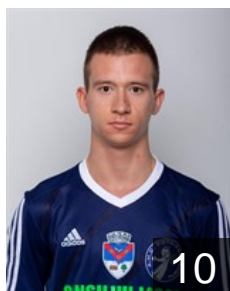

CLUB COMPETITIONS - DELEGATION LIST

EHF European League Men 2022/23

 ROU AHC Potaissa Turda - Players

 ROU
Bastiurea Adrian Iordan
Position: Goalkeeper
Place of birth: Braila
Date of birth: 20.09.2003
Height: 202 cm
Weight: 115 kg

 ROU
Cintec Georgica
Position: Left Back
Place of birth: Botosani
Date of birth: 22.04.1990
Height: 193 cm
Weight: 98 kg

 ROU
Ciorteza Razvan Gabriel
Position: Centre Back
Place of birth: Turda
Date of birth: 02.12.2004
Height: 185 cm
Weight: 78 kg

 SRB
Dragas Milos
Position: Left Back
Place of birth: Priboj
Date of birth: 11.06.1990
Height: 201 cm
Weight: 110 kg

 ROU
Dumitriu Gabriel Florinel
Position: Line Player
Place of birth: GALATI
Date of birth: 30.01.1996
Height: 192 cm
Weight: 108 kg