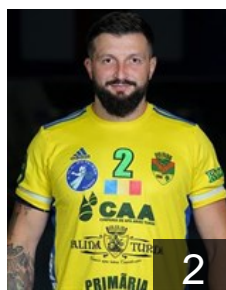

CLUB COMPETITIONS - DELEGATION LIST

EHF European League Men 2022/23

 ROU AHC Potaissa Turda - Players

 ROU
Bastiurea Adrian Iordan
Position: Goalkeeper
Place of birth: Braila
Date of birth: 20.09.2003
Height: 202 cm
Weight: 115 kg

 ROU
Cintec Georgica
Position: Left Back
Place of birth: Botosani
Date of birth: 22.04.1990
Height: 193 cm
Weight: 98 kg

 ROU
Ciorteza Razvan Gabriel
Position: Centre Back
Place of birth: Turda
Date of birth: 02.12.2004
Height: 185 cm
Weight: 78 kg