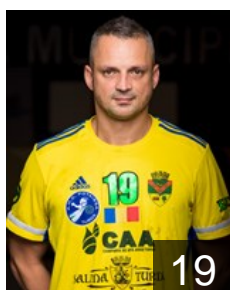

 ROU
Cintec Georgica
Position: Left Back
Place of birth: Botosani
Date of birth: 22.04.1990
Height: 193 cm
Weight: 98 kg

 ROU
Ciorteza Razvan Gabriel
Position: Centre Back
Place of birth: Turda
Date of birth: 02.12.2004
Height: 185 cm
Weight: 78 kg

 SRB
Dragas Milos
Position: Left Back
Place of birth: Priboj
Date of birth: 11.06.1990
Height: 201 cm
Weight: 110 kg

 ROU
Dumitriu Gabriel Florinel
Position: Line Player
Place of birth: GALATI
Date of birth: 30.01.1996
Height: 192 cm
Weight: 108 kg

 ROU
Ghita Radu Cristian
Position: Right Back
Place of birth: BACAU
Date of birth: 22.11.1990
Height: 189 cm
Weight: 92 kg

 ROU
Ghivil Alexandru Alin
Position: Centre Back
Place of birth: TURDA
Date of birth: 02.09.2001
Height: 188 cm
Weight: 77 kg

 SLO
Groff Luka
Position: Left Back
Place of birth: Postojna
Date of birth: 30.11.1995
Height: 201 cm
Weight: 115 kg

 ROU
Lazar Radu Alexandru
Position: Left Back
Place of birth: Turda
Date of birth: 19.09.1987
Height: 201 cm
Weight: 115 kg