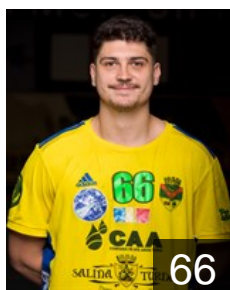

CLUB COMPETITIONS - DELEGATION LIST

EHF European League Men 2022/23

 ROU AHC Potaissa Turda - Players

 ROU
Bastiurea Adrian Iordan
Position: Goalkeeper
Place of birth: Braila
Date of birth: 20.09.2003
Height: 202 cm
Weight: 115 kg

 ROU
Cintec Georgica
Position: Left Back
Place of birth: Botosani
Date of birth: 22.04.1990
Height: 193 cm
Weight: 98 kg

 ROU
Ciorteza Razvan Gabriel
Position: Centre Back
Place of birth: Turda
Date of birth: 02.12.2004
Height: 185 cm
Weight: 78 kg

 SRB
Dragas Milos
Position: Left Back
Place of birth: Priboj
Date of birth: 11.06.1990
Height: 201 cm
Weight: 110 kg

 ROU
Dumitriu Gabriel Florinel
Position: Line Player
Place of birth: GALATI
Date of birth: 30.01.1996
Height: 192 cm
Weight: 108 kg