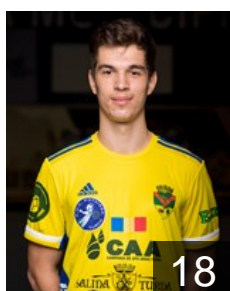

 ROU
Pintoiu Teodor
Position: Left Back
Place of birth: Turda
Date of birth: 20.09.1999
Height: -
Weight: -

CLUB COMPETITIONS - DELEGATION LIST

EHF European League Men 2022/23

 ROU AHC Potaissa Turda - Players

 ROU

Pop Daniel

Position: Right Wing
Place of birth: Turda
Date of birth: 10.02.2000
Height: 187 cm
Weight: 76 kg

 ROU

Popescu Mihai Catalin

Position: Goalkeeper
Place of birth: Ploiesti
Date of birth: 15.03.1985
Height: 197 cm
Weight: 98 kg

 ROU

Rusu Darius Daniel

Position: Right Back
Place of birth:
Date of birth: 07.04.2004
Height: 194 cm
Weight: 88 kg

 ROU

Selaru George

Position: Goalkeeper
Place of birth: Calarasi
Date of birth: 29.04.1987
Height: 196 cm
Weight: 96 kg

 ROU

Szoke Marius Alin

Position: Centre Back
Place of birth: Sfintu Gheorghe
Date of birth: 21.01.1993
Height: 188 cm
Weight: 88 kg

 ROU

Talas Huba Elemer

Position: Line Player
Place of birth: Ludus
Date of birth: 10.06.1986
Height: 199 cm
Weight: 105 kg