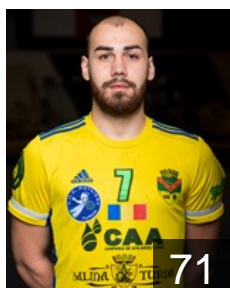

 SLO
Groff Luka
Position: Left Back
Place of birth: Postojna
Date of birth: 30.11.1995
Height: 201 cm
Weight: 115 kg

 ROU
Lazar Radu Alexandru
Position: Left Back
Place of birth: Turda
Date of birth: 19.09.1987
Height: 201 cm
Weight: 115 kg

 ROU
Pavel Razvan
Position: Left Wing
Place of birth: Vaslui
Date of birth: 23.08.1987
Height: 187 cm
Weight: 90 kg

 ROU
Pintoiu George
Position: Left Back
Place of birth:
Date of birth: 27.11.2004
Height: 198 cm
Weight: 88 kg

 ROU
Pintoiu Teodor
Position: Left Back
Place of birth: Turda
Date of birth: 20.09.1999
Height: -
Weight: -

CLUB COMPETITIONS - DELEGATION LIST

EHF European League Men 2022/23

 ROU AHC Potaissa Turda - Players

 ROU

Pop Daniel

Position: Right Wing
Place of birth: Turda
Date of birth: 10.02.2000
Height: 187 cm
Weight: 76 kg

 ROU

Popescu Mihai Catalin

Position: Goalkeeper
Place of birth: Ploiesti
Date of birth: 15.03.1985
Height: 197 cm
Weight: 98 kg