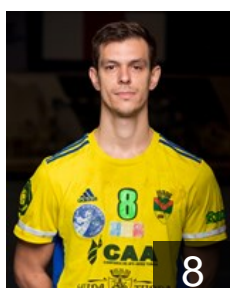

 ROU

Pop Daniel

Position: Right Wing
Place of birth: Turda
Date of birth: 10.02.2000
Height: 187 cm
Weight: 76 kg

 ROU

Popescu Mihai Catalin

Position: Goalkeeper
Place of birth: Ploiesti
Date of birth: 15.03.1985
Height: 197 cm
Weight: 98 kg

 ROU

Rusu Darius Daniel

Position: Right Back
Place of birth:
Date of birth: 07.04.2004
Height: 194 cm
Weight: 88 kg

 ROU

Selaru George

Position: Goalkeeper
Place of birth: Calarasi
Date of birth: 29.04.1987
Height: 196 cm
Weight: 96 kg

 ROU

Szoke Marius Alin

Position: Centre Back
Place of birth: Sfintu Gheorghe
Date of birth: 21.01.1993
Height: 188 cm
Weight: 88 kg

 ROU

Talas Huba Elemer

Position: Line Player
Place of birth: Ludus
Date of birth: 10.06.1986
Height: 199 cm
Weight: 105 kg

 ROU

Thalmaier Roland

Position: Right Wing
Place of birth: Cluj-Napoca
Date of birth: 15.09.1996
Height: 190 cm
Weight: 91 kg

 ROU

Totoi Andrei Sirwan

Position: Line Player
Place of birth: iasi
Date of birth: 02.06.2000
Height: 193 cm
Weight: 96 kg