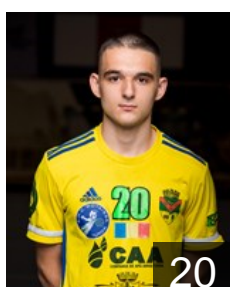

 ROU

Rusu Darius Daniel

Position: Right Back
Place of birth:
Date of birth: 07.04.2004
Height: 194 cm
Weight: 88 kg

 ROU

Selaru George

Position: Goalkeeper
Place of birth: Calarasi
Date of birth: 29.04.1987
Height: 196 cm
Weight: 96 kg

 ROU

Szoke Marius Alin

Position: Centre Back
Place of birth: Sfintu Gheorghe
Date of birth: 21.01.1993
Height: 188 cm
Weight: 88 kg

 ROU

Talas Huba Elemer

Position: Line Player
Place of birth: Ludus
Date of birth: 10.06.1986
Height: 199 cm
Weight: 105 kg

 ROU

Thalmaier Roland

Position: Right Wing
Place of birth: Cluj-Napoca
Date of birth: 15.09.1996
Height: 190 cm
Weight: 91 kg

 ROU

Totoi Andrei Sirwan

Position: Line Player
Place of birth: iasi
Date of birth: 02.06.2000
Height: 193 cm
Weight: 96 kg