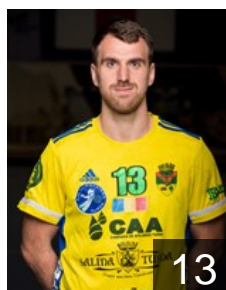

CLUB COMPETITIONS - DELEGATION LIST

EHF European League Men 2022/23

 ROU AHC Potaissa Turda - Players

 ROU
Bastiurea Adrian Iordan
Position: Goalkeeper
Place of birth: Braila
Date of birth: 20.09.2003
Height: 202 cm
Weight: 115 kg

 ROU
Cintec Georgica
Position: Left Back
Place of birth: Botosani
Date of birth: 22.04.1990
Height: 193 cm
Weight: 98 kg

 ROU
Ciorteza Razvan Gabriel
Position: Centre Back
Place of birth: Turda
Date of birth: 02.12.2004
Height: 185 cm
Weight: 78 kg

 SRB
Dragas Milos
Position: Left Back
Place of birth: Priboj
Date of birth: 11.06.1990
Height: 201 cm
Weight: 110 kg

 ROU
Dumitriu Gabriel Florinel
Position: Line Player
Place of birth: GALATI
Date of birth: 30.01.1996
Height: 192 cm
Weight: 108 kg

 ROU
Ghita Radu Cristian
Position: Right Back
Place of birth: BACAU
Date of birth: 22.11.1990
Height: 189 cm
Weight: 92 kg

 ROU
Ghivil Alexandru Alin
Position: Centre Back
Place of birth: TURDA
Date of birth: 02.09.2001
Height: 188 cm
Weight: 77 kg