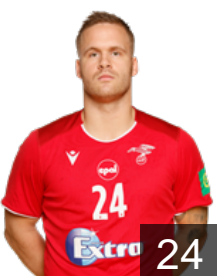

Hostert Róbert

Position: Left Back
Place of birth: Reykjavik
Date of birth: 19.01.1991
Height: 191 cm
Weight: 95 kg

Ingimundarson Ingimundur

Position: Left Back
Place of birth: Reykjavik
Date of birth: 29.01.1980
Height: 198 cm
Weight: 99 kg

28

Jónsson Agnar

Position: Right Back
Place of birth: Reykjavik
Date of birth: 11.10.1993
Height: 187 cm
Weight: 97 kg

Jónsson Tryggvi Garðar

Position: Left Back
Place of birth: Reykjavik
Date of birth: 13.04.2003
Height: 199 cm
Weight: 102 kg

Júlíusson Alexander

Position: Line Player
Place of birth: Gummersbach
Date of birth: 17.10.1994
Height: 190 cm
Weight: 95 kg

Magnússon Magnús Óli

Position: Left Back
Place of birth: Reykjavik
Date of birth: 08.05.1992
Height: 184 cm
Weight: 97 kg