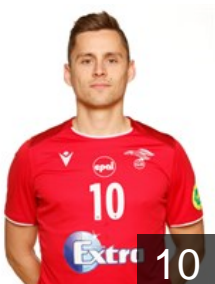

 ISL

Pétursson Stefán

Position: Goalkeeper
Place of birth: New York
Date of birth: 21.08.2002
Height: 180 cm
Weight: 78 kg

 ISL

Rúnarsson Bergur Elí

Position: Right Wing
Place of birth: Reykjavik
Date of birth: 20.12.1995
Height: 183 cm
Weight: 86 kg

 JPN

Sakai Motoki

Position: Goalkeeper
Place of birth: Kanagawa
Date of birth: 10.11.1995
Height: 192 cm
Weight: 89 kg

 ISL

Stefánsson Finnur Ingi

Position: Right Wing
Place of birth: Reykjavik
Date of birth: 18.06.1987
Height: 186 cm
Weight: 83 kg

 ISL

Stefánsson Vignir

Position: Left Wing
Place of birth: Vestmannaeyjar
Date of birth: 21.06.1990
Height: 188 cm
Weight: 84 kg

 ISL

Valdimarsson Breki Hrafn

Position: Left Back
Place of birth: Reykjavík
Date of birth: 03.01.2003
Height: 195 cm
Weight: 93 kg

 ISL

Valencia Stiven

Position: Left Wing
Place of birth: Cali
Date of birth: 27.10.2000
Height: 184 cm
Weight: 84 kg

CLUB COMPETITIONS - DELEGATION LIST

EHF European League Men 2022/23

 ISL Valur - Players