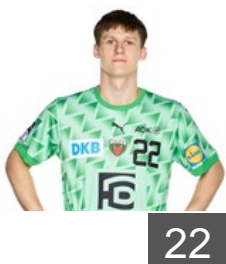

CLUB COMPETITIONS - DELEGATION LIST

EHF European League Men 2022/23

 GER Füchse Berlin - Players

 GER

Siemer Marvin

Position: Left Wing
Place of birth: Esslingen am
Date of birth: 22.09.2004
Height: 191 cm
Weight: 86 kg

 MNE

Vujovic Milos

Position: Left Wing
Place of birth: CETINJE
Date of birth: 05.09.1993
Height: 181 cm
Weight: 72 kg

 AUT

Weber Robert

Position: Right Wing
Place of birth: BREGENZ
Date of birth: 25.11.1985
Height: 179 cm
Weight: 80 kg

 GER

Wiede Fabian

Position: Right Back
Place of birth: Belzig
Date of birth: 08.02.1994
Height: 194 cm
Weight: 100 kg

Left Club

 SWE

Chrintz Valter

Position: Right Wing
Place of birth: Ahus
Date of birth: 26.04.2000
Height: 184 cm
Weight: 84 kg
Left Club on 24.05.2023

 GER

Drux Paul

Position: Left Back
Place of birth: Gummersbach
Date of birth: 07.02.1995
Height: 192 cm
Weight: 92 kg
Left Club on 24.05.2023

 GER

Orlov Maxim

Position: Centre Back
Place of birth: Kreuztal
Date of birth: 01.03.2002
Height: 194 cm
Weight: 95 kg
Left Club on 16.02.2023