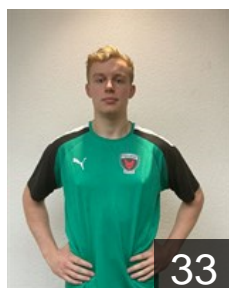

93

 SRB

Marsenic Mijajlo

Position: Line Player
Place of birth: Berane
Date of birth: 09.03.1993
Height: 202 cm
Weight: 108 kg

96

 SRB

Milosavljev Dejan

Position: Goalkeeper
Place of birth: Pancevo
Date of birth: 16.03.1996
Height: 196 cm
Weight: 135 kg

36

 DEN

Overby Silas

Position: Left Back
Place of birth: Thisted
Date of birth: 14.03.2005
Height: 199 cm
Weight: 95 kg

37

 GBR

Pereira Francisco

Position: Right Wing
Place of birth: Lissabon
Date of birth: 02.12.1999
Height: 189 cm
Weight: 83 kg

33

 GER

Sauter Moritz

Position: Centre Back
Place of birth: Augsburg
Date of birth: 03.01.2003
Height: 192 cm
Weight: 92 kg

38

 GER

Schley Nicolas

Position: Line Player
Place of birth: Ludwigsfelde
Date of birth: 05.02.2004
Height: 177 cm
Weight: 88 kg