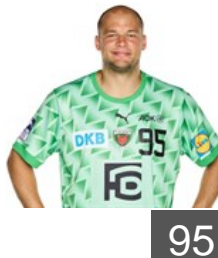

 GER

Wiede Fabian

Position: Right Back
Place of birth: Belzig
Date of birth: 08.02.1994
Height: 194 cm
Weight: 100 kg

Left Club

 SWE

Chrintz Valter

Position: Right Wing
Place of birth: Ahus
Date of birth: 26.04.2000
Height: 184 cm
Weight: 84 kg
Left Club on 24.05.2023

 GER

Drux Paul

Position: Left Back
Place of birth: Gummersbach
Date of birth: 07.02.1995
Height: 192 cm
Weight: 92 kg
Left Club on 24.05.2023

 GER

Orlov Maxim

Position: Centre Back
Place of birth: Kreuztal
Date of birth: 01.03.2002
Height: 194 cm
Weight: 95 kg
Left Club on 16.02.2023