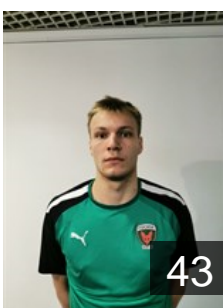

43

GER

Fuhrmann Sören

Position: Right Back
Place of birth: Bremen
Date of birth: 09.06.2002
Height: 199 cm
Weight: 90 kg