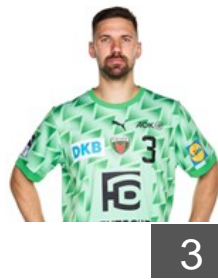

CLUB COMPETITIONS - DELEGATION LIST

EHF European League Men 2022/23

 GER Füchse Berlin - Players

 GER

Siemer Marvin

Position: Left Wing
Place of birth: Esslingen am
Date of birth: 22.09.2004
Height: 191 cm
Weight: 86 kg

 MNE

Vujovic Milos

Position: Left Wing
Place of birth: CETINJE
Date of birth: 05.09.1993
Height: 181 cm
Weight: 72 kg

 AUT

Weber Robert

Position: Right Wing
Place of birth: BREGENZ
Date of birth: 25.11.1985
Height: 179 cm
Weight: 80 kg

 GER

Wiede Fabian

Position: Right Back
Place of birth: Belzig
Date of birth: 08.02.1994
Height: 194 cm
Weight: 100 kg

Left Club

 SWE

Chrintz Valter

Position: Right Wing
Place of birth: Ahus
Date of birth: 26.04.2000
Height: 184 cm
Weight: 84 kg
Left Club on 24.05.2023