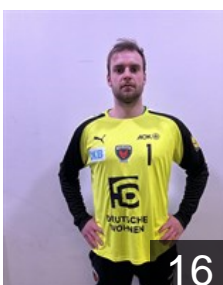

27

GER

Beneke Max

Position: Right Back
Place of birth: Greifswald
Date of birth: 27.05.2003
Height: 203 cm
Weight: 95 kg

5

SWE

Darj Max

Position: Line Player
Place of birth: Masthuggs
Date of birth: 27.09.1991
Height: 191 cm
Weight: 96 kg

46

GER

Dieffenbacher Ron

Position: Line Player
Place of birth: Neustrelitz
Date of birth: 16.12.2003
Height: 195 cm
Weight: 100 kg

21

GER

Ende Moritz

Position: Right Wing
Place of birth: Ludwigsfelde
Date of birth: 10.12.1999
Height: 185 cm
Weight: 81 kg

20

GER

Freihöfer Tim

Position: Left Wing
Place of birth: Reutlingen
Date of birth: 21.08.2002
Height: 174 cm
Weight: 79 kg

43

GER

Fuhrmann Sören

Position: Right Back
Place of birth: Bremen
Date of birth: 09.06.2002
Height: 199 cm
Weight: 90 kg

19

DEN

Gidset Mathias

Position: Right Back
Place of birth: Herning
Date of birth: 08.02.1999
Height: 190 cm
Weight: 89 kg

16

GER

Göres Tom

Position: Goalkeeper
Place of birth: Berlin
Date of birth: 22.06.1997
Height: 188 cm
Weight: 92 kg