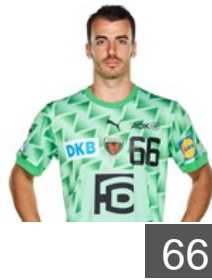

36

 DEN

Overby Silas

Position: Left Back
Place of birth: Thisted
Date of birth: 14.03.2005
Height: 199 cm
Weight: 95 kg

37

 GBR

Pereira Francisco

Position: Right Wing
Place of birth: Lissabon
Date of birth: 02.12.1999
Height: 189 cm
Weight: 83 kg

33

 GER

Sauter Moritz

Position: Centre Back
Place of birth: Augsburg
Date of birth: 03.01.2003
Height: 192 cm
Weight: 92 kg

38

 GER

Schley Nicolas

Position: Line Player
Place of birth: Ludwigsfelde
Date of birth: 05.02.2004
Height: 177 cm
Weight: 88 kg

CLUB COMPETITIONS - DELEGATION LIST

EHF European League Men 2022/23

 GER Füchse Berlin - Players

 GER

Siemer Marvin

Position: Left Wing
Place of birth: Esslingen am
Date of birth: 22.09.2004
Height: 191 cm
Weight: 86 kg

 MNE

Vujovic Milos

Position: Left Wing
Place of birth: CETINJE
Date of birth: 05.09.1993
Height: 181 cm
Weight: 72 kg

 AUT

Weber Robert

Position: Right Wing
Place of birth: BREGENZ
Date of birth: 25.11.1985
Height: 179 cm
Weight: 80 kg