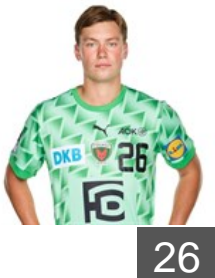

CLUB COMPETITIONS - DELEGATION LIST

EHF European League Men 2022/23

 GER Füchse Berlin - Players

 GER

Siemer Marvin

Position: Left Wing
Place of birth: Esslingen am
Date of birth: 22.09.2004
Height: 191 cm
Weight: 86 kg

 MNE

Vujovic Milos

Position: Left Wing
Place of birth: CETINJE
Date of birth: 05.09.1993
Height: 181 cm
Weight: 72 kg

 AUT

Weber Robert

Position: Right Wing
Place of birth: BREGENZ
Date of birth: 25.11.1985
Height: 179 cm
Weight: 80 kg

 GER

Wiede Fabian

Position: Right Back
Place of birth: Belzig
Date of birth: 08.02.1994
Height: 194 cm
Weight: 100 kg

Left Club

 SWE

Chrintz Valter

Position: Right Wing
Place of birth: Ahus
Date of birth: 26.04.2000
Height: 184 cm
Weight: 84 kg
Left Club on 24.05.2023