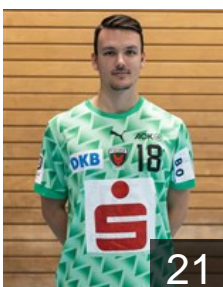

CLUB COMPETITIONS - DELEGATION LIST

EHF European League Men 2022/23

 GER Füchse Berlin - Players

11

DEN

Andersson L.

Position: Left Back
Place of birth: Kopenhagen
Date of birth: 11.03.1994
Height: 196 cm
Weight: 102 kg

27

GER

Beneke Max

Position: Right Back
Place of birth: Greifswald
Date of birth: 27.05.2003
Height: 203 cm
Weight: 95 kg

5

SWE

Darj Max

Position: Line Player
Place of birth: Masthuggs
Date of birth: 27.09.1991
Height: 191 cm
Weight: 96 kg

46

GER

Dieffenbacher Ron

Position: Line Player
Place of birth: Neustrelitz
Date of birth: 16.12.2003
Height: 195 cm
Weight: 100 kg

21

GER

Ende Moritz

Position: Right Wing
Place of birth: Ludwigsfelde
Date of birth: 10.12.1999
Height: 185 cm
Weight: 81 kg