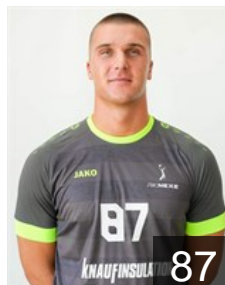

 MNE

Melic Fahrudin

Position: Right Wing
Place of birth: Prijepolje
Date of birth: 22.07.1984
Height: 183 cm
Weight: 90 kg

 CRO

Mileta Fran

Position: Right Wing
Place of birth: Rijeka
Date of birth: 14.08.2000
Height: 181 cm
Weight: 72 kg

 CRO

Moslavac Luka

Position: Left Back
Place of birth: Virovitica
Date of birth: 08.03.1998
Height: 195 cm
Weight: 93 kg

CLUB COMPETITIONS - DELEGATION LIST

EHF European League Men 2022/23

 CRO RK Nexe - Players

 CRO

Petrovic Ivan

Position: Line Player
Place of birth: Osijek
Date of birth: 03.12.2004
Height: 193 cm
Weight: 115 kg

 CRO

Pribetic Gianfranco

Position: Line Player
Place of birth: Rijeka
Date of birth: 28.04.2000
Height: 195 cm
Weight: 96 kg