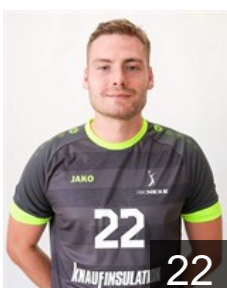

 CRO

Severec Tomislav

Position: Left Back
Place of birth: Zagreb
Date of birth: 29.06.1997
Height: 95 cm
Weight: 192 kg

 CRO

Srsen Ivan

Position: Right Back
Place of birth: Metkovic
Date of birth: 19.09.1992
Height: 196 cm
Weight: 97 kg

 CRO

Tomic Mario

Position: Line Player
Place of birth: Zagreb
Date of birth: 22.06.1988
Height: 191 cm
Weight: 93 kg

 SRB

Vejin Predrag

Position: Right Back
Place of birth: Apatin
Date of birth: 17.12.1992
Height: 196 cm
Weight: 95 kg

 SLO

Velkavrh Andraž

Position: Centre Back
Place of birth: Koper
Date of birth: 31.05.1996
Height: 190 cm
Weight: 95 kg

CLUB COMPETITIONS - DELEGATION LIST

EHF European League Men 2022/23

 CRO RK Nexe - Players