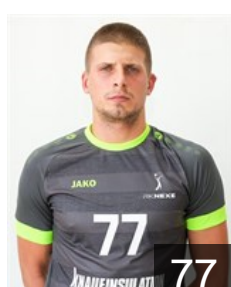

 CRO

Javorcek Stjepan

Position: Left Back
Place of birth: Našice
Date of birth: 17.02.2006
Height: 196 cm
Weight: 94 kg

 CRO

Juric Karlo

Position: Right Back
Place of birth: Zagreb
Date of birth: 08.03.2004
Height: 202 cm
Weight: 114 kg

 CRO

Kevic Janko

Position: Centre Back
Place of birth: Zagreb
Date of birth: 21.04.1986
Height: 188 cm
Weight: 88 kg

 CRO

Kuzmanovic Dominik

Position: Goalkeeper
Place of birth: Zagreb
Date of birth: 15.08.2002
Height: 191 cm
Weight: 88 kg

 CRO

Mancic Micevic Borna

Position: Right Back
Place of birth: Osijek
Date of birth: 20.11.1997
Height: 208 cm
Weight: 110 kg

 CRO

Markušić Dorian

Position: Centre Back
Place of birth: Zagreb
Date of birth: 17.03.1997
Height: 188 cm
Weight: 84 kg

 MNE

Melic Fahrudin

Position: Right Wing
Place of birth: Prijepolje
Date of birth: 22.07.1984
Height: 183 cm
Weight: 90 kg

 CRO

Mileta Fran

Position: Right Wing
Place of birth: Rijeka
Date of birth: 14.08.2000
Height: 181 cm
Weight: 72 kg