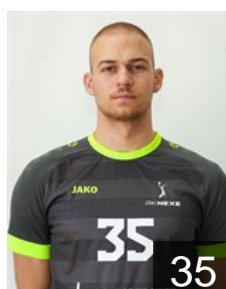

CLUB COMPETITIONS - DELEGATION LIST

EHF European League Men 2022/23

 CRO RK Nexe - Players

 MNE

Bakic Aleksandar

Position: Left Wing
Place of birth: ANDRIJEVICA
Date of birth: 03.09.2000
Height: 194 cm
Weight: 88 kg

 CRO

Car Moreno

Position: Goalkeeper
Place of birth: Rijeka
Date of birth: 22.04.1996
Height: 184 cm
Weight: 79 kg

 CRO

Godec Karlo

Position: Left Wing
Place of birth: Zagreb
Date of birth: 14.01.1999
Height: 194 cm
Weight: 87 kg

 CRO

Javorcek Stjepan

Position: Left Back
Place of birth: Našice
Date of birth: 17.02.2006
Height: 196 cm
Weight: 94 kg

 CRO

Juric Karlo

Position: Right Back
Place of birth: Zagreb
Date of birth: 08.03.2004
Height: 202 cm
Weight: 114 kg

 CRO

Kevic Janko

Position: Centre Back
Place of birth: Zagreb
Date of birth: 21.04.1986
Height: 188 cm
Weight: 88 kg

 CRO

Kuzmanovic Dominik

Position: Goalkeeper
Place of birth: Zagreb
Date of birth: 15.08.2002
Height: 191 cm
Weight: 88 kg