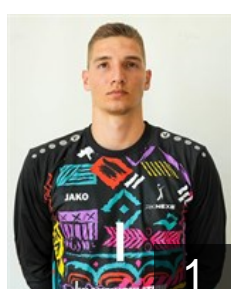

 CRO

Car Moreno

Position: Goalkeeper
Place of birth: Rijeka
Date of birth: 22.04.1996
Height: 184 cm
Weight: 79 kg

 CRO

Godec Karlo

Position: Left Wing
Place of birth: Zagreb
Date of birth: 14.01.1999
Height: 194 cm
Weight: 87 kg

 CRO

Javorcek Stjepan

Position: Left Back
Place of birth: Našice
Date of birth: 17.02.2006
Height: 196 cm
Weight: 94 kg

 CRO

Juric Karlo

Position: Right Back
Place of birth: Zagreb
Date of birth: 08.03.2004
Height: 202 cm
Weight: 114 kg

 CRO

Kevic Janko

Position: Centre Back
Place of birth: Zagreb
Date of birth: 21.04.1986
Height: 188 cm
Weight: 88 kg

 CRO

Kuzmanovic Dominik

Position: Goalkeeper
Place of birth: Zagreb
Date of birth: 15.08.2002
Height: 191 cm
Weight: 88 kg

 CRO

Mancic Micevic Borna

Position: Right Back
Place of birth: Osijek
Date of birth: 20.11.1997
Height: 208 cm
Weight: 110 kg

 CRO

Markušić Dorian

Position: Centre Back
Place of birth: Zagreb
Date of birth: 17.03.1997
Height: 188 cm
Weight: 84 kg