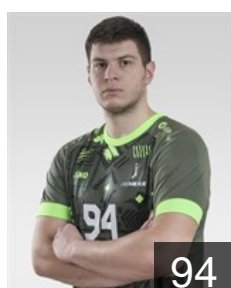

CLUB COMPETITIONS - DELEGATION LIST

EHF European League Men 2022/23

 CRO RK Nexe - Players

 MNE

Bakic Aleksandar

Position: Left Wing
Place of birth: ANDRIJEVICA
Date of birth: 03.09.2000
Height: 194 cm
Weight: 88 kg

 CRO

Car Moreno

Position: Goalkeeper
Place of birth: Rijeka
Date of birth: 22.04.1996
Height: 184 cm
Weight: 79 kg

 CRO

Godec Karlo

Position: Left Wing
Place of birth: Zagreb
Date of birth: 14.01.1999
Height: 194 cm
Weight: 87 kg

 CRO

Javorcek Stjepan

Position: Left Back
Place of birth: Našice
Date of birth: 17.02.2006
Height: 196 cm
Weight: 94 kg

 CRO

Juric Karlo

Position: Right Back
Place of birth: Zagreb
Date of birth: 08.03.2004
Height: 202 cm
Weight: 114 kg