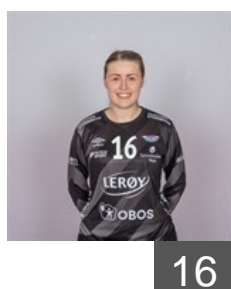

# CLUB COMPETITIONS - DELEGATION LIST

EHF European League Women 2022/23

 NOR Fana - Players

 NOR  
**Berg Sara**  
Position: Left Wing  
Place of birth:  
Date of birth: 09.09.2001  
Height: 176 cm

 NOR  
**Bøyum Marit Ova**  
Position: Left Back  
Place of birth:  
Date of birth: 15.03.1996  
Height: 173 cm

 NOR  
**Drønen Ida**  
Position: Goalkeeper  
Place of birth:  
Date of birth: 11.06.1996  
Height: 172 cm

 NOR  
**Gabrielsen Maren**  
Position: Right Wing  
Place of birth:  
Date of birth: 09.08.1998  
Height: 172 cm

 NOR  
**Grasdal Maria**  
Position: Line Player  
Place of birth:  
Date of birth: 03.05.2004  
Height: 175 cm

 NOR  
**Haaland Marte**  
Position: Back  
Place of birth:  
Date of birth: 21.04.2003  
Height: 173 cm

 NOR  
**Langø Maren**  
Position: Left Wing  
Place of birth:  
Date of birth: 20.08.2002  
Height: 167 cm

 NOR  
**Mastad Oda Lunne**  
Position: Line Player  
Place of birth:  
Date of birth: 01.01.1997  
Height: 175 cm