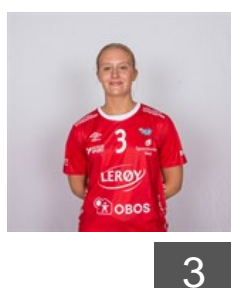

# CLUB COMPETITIONS - DELEGATION LIST

EHF European League Women 2022/23

 NOR Fana - Players

 NOR  
**Berg Sara**  
Position: Left Wing  
Place of birth:  
Date of birth: 09.09.2001  
Height: 176 cm

 NOR  
**Bøyum Marit Ova**  
Position: Left Back  
Place of birth:  
Date of birth: 15.03.1996  
Height: 173 cm

 NOR  
**Drønen Ida**  
Position: Goalkeeper  
Place of birth:  
Date of birth: 11.06.1996  
Height: 172 cm

 NOR  
**Gabrielsen Maren**  
Position: Right Wing  
Place of birth:  
Date of birth: 09.08.1998  
Height: 172 cm

 NOR  
**Grasdal Maria**  
Position: Line Player  
Place of birth:  
Date of birth: 03.05.2004  
Height: 175 cm

 NOR  
**Haaland Marte**  
Position: Back  
Place of birth:  
Date of birth: 21.04.2003  
Height: 173 cm

 NOR  
**Langø Maren**  
Position: Left Wing  
Place of birth:  
Date of birth: 20.08.2002  
Height: 167 cm

 NOR  
**Mastad Oda Lunne**  
Position: Line Player  
Place of birth:  
Date of birth: 01.01.1997  
Height: 175 cm