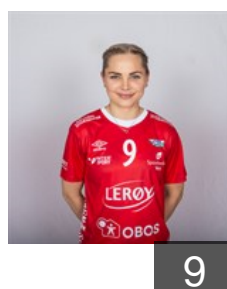

# CLUB COMPETITIONS - DELEGATION LIST

EHF European League Women 2022/23

 NOR Fana - Players

 NOR  
**Berg Sara**  
Position: Left Wing  
Place of birth:  
Date of birth: 09.09.2001  
Height: 176 cm

 NOR  
**Bøyum Marit Ova**  
Position: Left Back  
Place of birth:  
Date of birth: 15.03.1996  
Height: 173 cm

 NOR  
**Drønen Ida**  
Position: Goalkeeper  
Place of birth:  
Date of birth: 11.06.1996  
Height: 172 cm

 NOR  
**Gabrielsen Maren**  
Position: Right Wing  
Place of birth:  
Date of birth: 09.08.1998  
Height: 172 cm

 NOR  
**Grasdal Maria**  
Position: Line Player  
Place of birth:  
Date of birth: 03.05.2004  
Height: 175 cm

 NOR  
**Haaland Marte**  
Position: Back  
Place of birth:  
Date of birth: 21.04.2003  
Height: 173 cm

 NOR  
**Hagerup Nora**  
Position: Right Wing  
Place of birth:  
Date of birth: 04.09.2000  
Height: 167 cm

 NOR  
**Haldorsen Maria**  
Position: Right Wing  
Place of birth:  
Date of birth: 10.02.2003  
Height: 161 cm