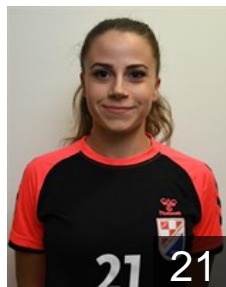

 CRO

Jerkovic Karla

Position: Goalkeeper
Place of birth: Dubrovnik
Date of birth: 25.09.2005
Height: 182 cm

 CRO

Jurina Lara

Position: Goalkeeper
Place of birth: Zagreb
Date of birth: 08.06.2004
Height: 172 cm

 CRO

Lovric Andela

Position: Right Wing
Place of birth: Makarska
Date of birth: 12.10.2004
Height: 170 cm

CLUB COMPETITIONS - DELEGATION LIST

EHF European League Women 2022/23

 CRO HC Dalmatinka Ploce - Players

 CRO

Oršulic Josipa

Position: Line Player
Place of birth: Metkovic
Date of birth: 20.02.2002
Height: 172 cm

 CRO

Ostojic Ena

Position: Right Back
Place of birth: Metkovic
Date of birth: 01.03.1996
Height: 170 cm

 CRO

Prusac Marta

Position: Goalkeeper
Place of birth: Split
Date of birth: 29.08.2007
Height: 175 cm

 CRO

Štrbic Elena

Position: Line Player
Place of birth: Metkovic
Date of birth: 22.09.2006
Height: 170 cm