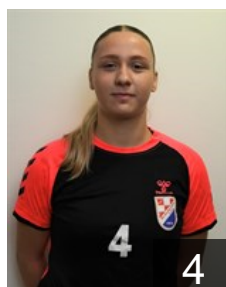

 CRO

Barbir Ena

Position: Left Wing
Place of birth: Dubrovnik
Date of birth: 17.04.2007
Height: 170 cm

 CRO

Bule Iva

Position: Left Back
Place of birth: Dubrovnik
Date of birth: 14.11.2004
Height: 174 cm

 CRO

Burdelez Nina

Position: Left Back
Place of birth: Metkovic
Date of birth: 10.03.2007
Height: 175 cm

 CRO

Domic Andela

Position: Right Back
Place of birth: Metkovic
Date of birth: 25.01.2005
Height: 172 cm

 CRO

Galov Lucija

Position: Line Player
Place of birth: Dubrovnik
Date of birth: 14.12.2004
Height: 177 cm

 CRO

Gustin Petra

Position: Left Wing
Place of birth: Metkovic
Date of birth: 11.03.2005
Height: 160 cm

 CRO

Jelcic Andrijana

Position: Goalkeeper
Place of birth: Ljubuški
Date of birth: 25.11.1993
Height: 174 cm

 CRO

Jerkovic Antea

Position: Centre Back
Place of birth: Metkovic
Date of birth: 15.02.2008
Height: 170 cm