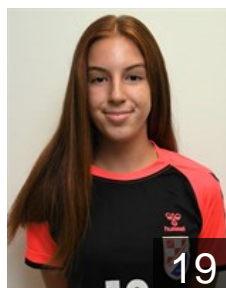

 CRO

Lovric Andela

Position: Right Wing
Place of birth: Makarska
Date of birth: 12.10.2004
Height: 170 cm

CLUB COMPETITIONS - DELEGATION LIST

EHF European League Women 2022/23

 CRO HC Dalmatinka Ploce - Players

 CRO

Oršulic Josipa

Position: Line Player
Place of birth: Metkovic
Date of birth: 20.02.2002
Height: 172 cm

 CRO

Ostojic Ena

Position: Right Back
Place of birth: Metkovic
Date of birth: 01.03.1996
Height: 170 cm

 CRO

Prusac Marta

Position: Goalkeeper
Place of birth: Split
Date of birth: 29.08.2007
Height: 175 cm

 CRO

Štrbic Elena

Position: Line Player
Place of birth: Metkovic
Date of birth: 22.09.2006
Height: 170 cm