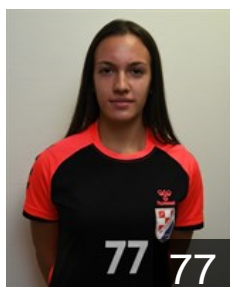

 CRO

Oršulic Josipa

Position: Line Player
Place of birth: Metkovic
Date of birth: 20.02.2002
Height: 172 cm

 CRO

Ostojic Ena

Position: Right Back
Place of birth: Metkovic
Date of birth: 01.03.1996
Height: 170 cm

 CRO

Prusac Marta

Position: Goalkeeper
Place of birth: Split
Date of birth: 29.08.2007
Height: 175 cm

 CRO

Štrbic Elena

Position: Line Player
Place of birth: Metkovic
Date of birth: 22.09.2006
Height: 170 cm

 CRO

Tolic Ana

Position: Centre Back
Place of birth: Split
Date of birth: 08.09.2004
Height: 170 cm

 CRO

Vladimir Renata

Position: Centre Back
Place of birth: Makarska
Date of birth: 20.03.1995
Height: 174 cm