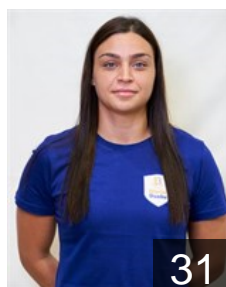

Blazevic Valentina

Position: Centre Back
Place of birth: SPLIT
Date of birth: 14.02.1994
Height: 170 cm

7

UKR

Burlachenko Yaroslava

Position: Line Player
Place of birth: KIEV
Date of birth: 14.05.1992
Height: 177 cm

4

ROU

Czezi Vatu Alina Ramona

Position: Left Wing
Place of birth: Zalau
Date of birth: 15.10.1989
Height: 164 cm

28

ROU

Dragunoiu Maria Luana

Position: Right Wing
Place of birth: BUCURESTI
Date of birth: 18.02.2002
Height: 159 cm

18

ROU

Harabagiu Bianca Elena

Position: Left Back
Place of birth: IASI
Date of birth: 31.05.1995
Height: 180 cm

31

ROU

Ilie Alina

Position: Right Back
Place of birth: Valcea
Date of birth: 13.05.1996
Height: 179 cm

96

BLR

Ilyina Dziyana

Position: Left Back
Place of birth: GOMEL
Date of birth: 04.01.1996
Height: 174 cm

21

ROU

Iuganu Ana Maria

Position: Left Wing
Place of birth: Roman
Date of birth: 25.02.1990
Height: 175 cm