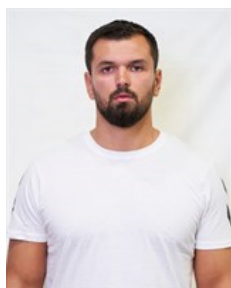

 ROU

Chirut Adrian

Head Coach

Date of birth: 28.07.1983

 ROU

Cotenescu Emil Laurentiu

Covid-19 Officer

Date of birth: 17.08.1975