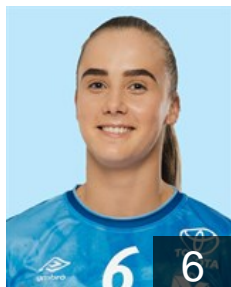

 NOR

Vatne Celina

Position: Left Back
Place of birth: Kristiansand
Date of birth: 20.01.2002
Height: 183 cm

Left Club

 NOR

Broch C.

Position: Goalkeeper
Place of birth: Oslo
Date of birth: 30.06.1998
Height: 187 cm

Left Club on 18.06.2023

 NOR

Obaidli Mona

Position: Back
Place of birth: Molde
Date of birth: 17.02.1997
Height: 175 cm

Left Club on 19.06.2023

CLUB COMPETITIONS - DELEGATION LIST

EHF European League Women 2022/23

 NOR Molde Elite - Players

 NOR
Rushfeldt Deila Thale
Position: Left Back
Place of birth: Skien
Date of birth: 15.01.2000
Height: 178 cm

Left Club on 29.06.2023

TEAM OFFICIALS

 NOR
Gjerde Per
President
Date of birth: 07.07.1962