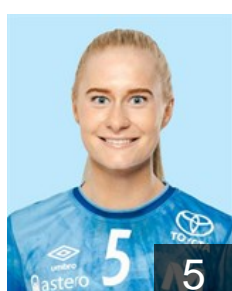

NOR
Larsen Rikke Øyerhamn
Position: Back
Place of birth: Bergen
Date of birth: 23.08.2000
Height: 176 cm