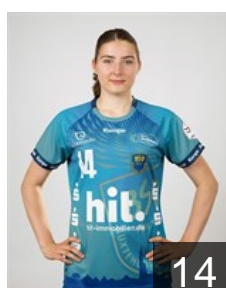

GER

Schönefeld Maja

Position: Centre Back
Place of birth: München
Date of birth: 12.03.2004
Height: 179 cm