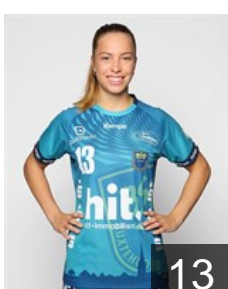

## Süchting Liv Charlotte

Position: Left Back  
Place of birth: Nienburg  
Date of birth: 29.05.2000  
Height: 184 cm

 GER

## Tants Ylva-Elin

Position: Goalkeeper  
Place of birth: Hamburg  
Date of birth: 15.01.2005  
Height: 178 cm

 GER

## von Prittwitz Teresa

Position: Left Wing  
Place of birth: Nürnberg  
Date of birth: 03.01.2001  
Height: 172 cm

 GER