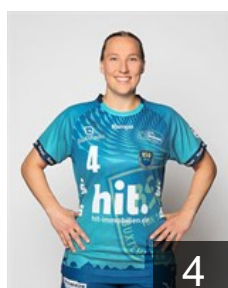

GER

Heldmann Johanna

Position: Right Back
Place of birth: Bonn
Date of birth: 31.08.1995
Height: 177 cm