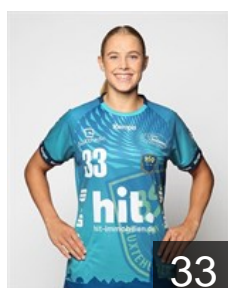

GER

Lakenmacher Mia

Position: Centre Back
Place of birth: Lübbecke
Date of birth: 11.11.2002
Height: 175 cm