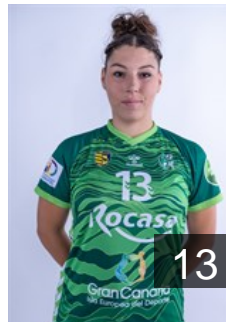

## **Pérez Risco Arinegua**

Position: Left Wing  
Place of birth: ARONA  
Date of birth: 29.11.1998  
Height: 164 cm

 **ITA**

## **Rodriguez Rodriguez A.**

Position: Right Back  
Place of birth: Telde  
Date of birth: 09.11.1993  
Height: 175 cm

## Siñol Llorens Marta

Position: Centre Back  
Place of birth: Barcelona  
Date of birth: 14.02.2003  
Height: 167 cm

 **ESP**