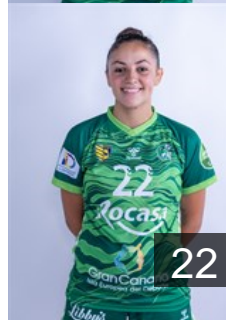

## **Falcón González Melania**

Position: Right Back  
Place of birth: Las Palmas  
Date of birth: 27.04.1992  
Height: 161 cm

 **ESP**

## **Gomes da Costa María**

Position: Left Back  
Place of birth: Almeria  
Date of birth: 13.04.1999  
Height: 177 cm

 **ESP**

## **González Méndez María**

Position: Centre Back  
Place of birth: Tejina  
Date of birth: 04.02.1987  
Height: 167 cm

 **ESP**

## **Guerra Gonzalez Nerea**

Position: Right Wing  
Place of birth: La Oliva  
Date of birth: 24.03.2003  
Height: 173 cm

 **ESP**