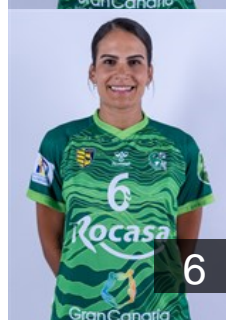

## **Navarro Giménez Silvia**

Position: Goalkeeper  
Place of birth: valencia  
Date of birth: 20.03.1979  
Height: 170 cm

 **ESP**

## **Palomino Delgado A.**

Position: Goalkeeper  
Place of birth: Cáceres  
Date of birth: 14.12.1996  
Height: 173 cm

 **ESP**

## **Pérez Risco Arinegua**

Position: Left Wing  
Place of birth: ARONA  
Date of birth: 29.11.1998  
Height: 164 cm

 **ITA**

## **Pizzo Manuela**

Position: Left Back  
Place of birth: Buenos Aires  
Date of birth: 13.11.1991  
Height: 178 cm

 **ESP**