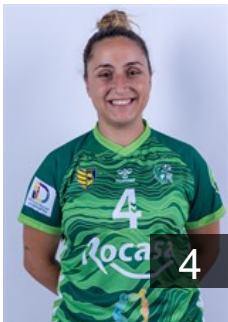

CLUB COMPETITIONS - DELEGATION LIST

EHF European League Women 2022/23

ESP Rocasa Gran Canaria - Players

ESP

Falcón González Melania

Position: Right Back
Place of birth: Las Palmas
Date of birth: 27.04.1992
Height: 161 cm